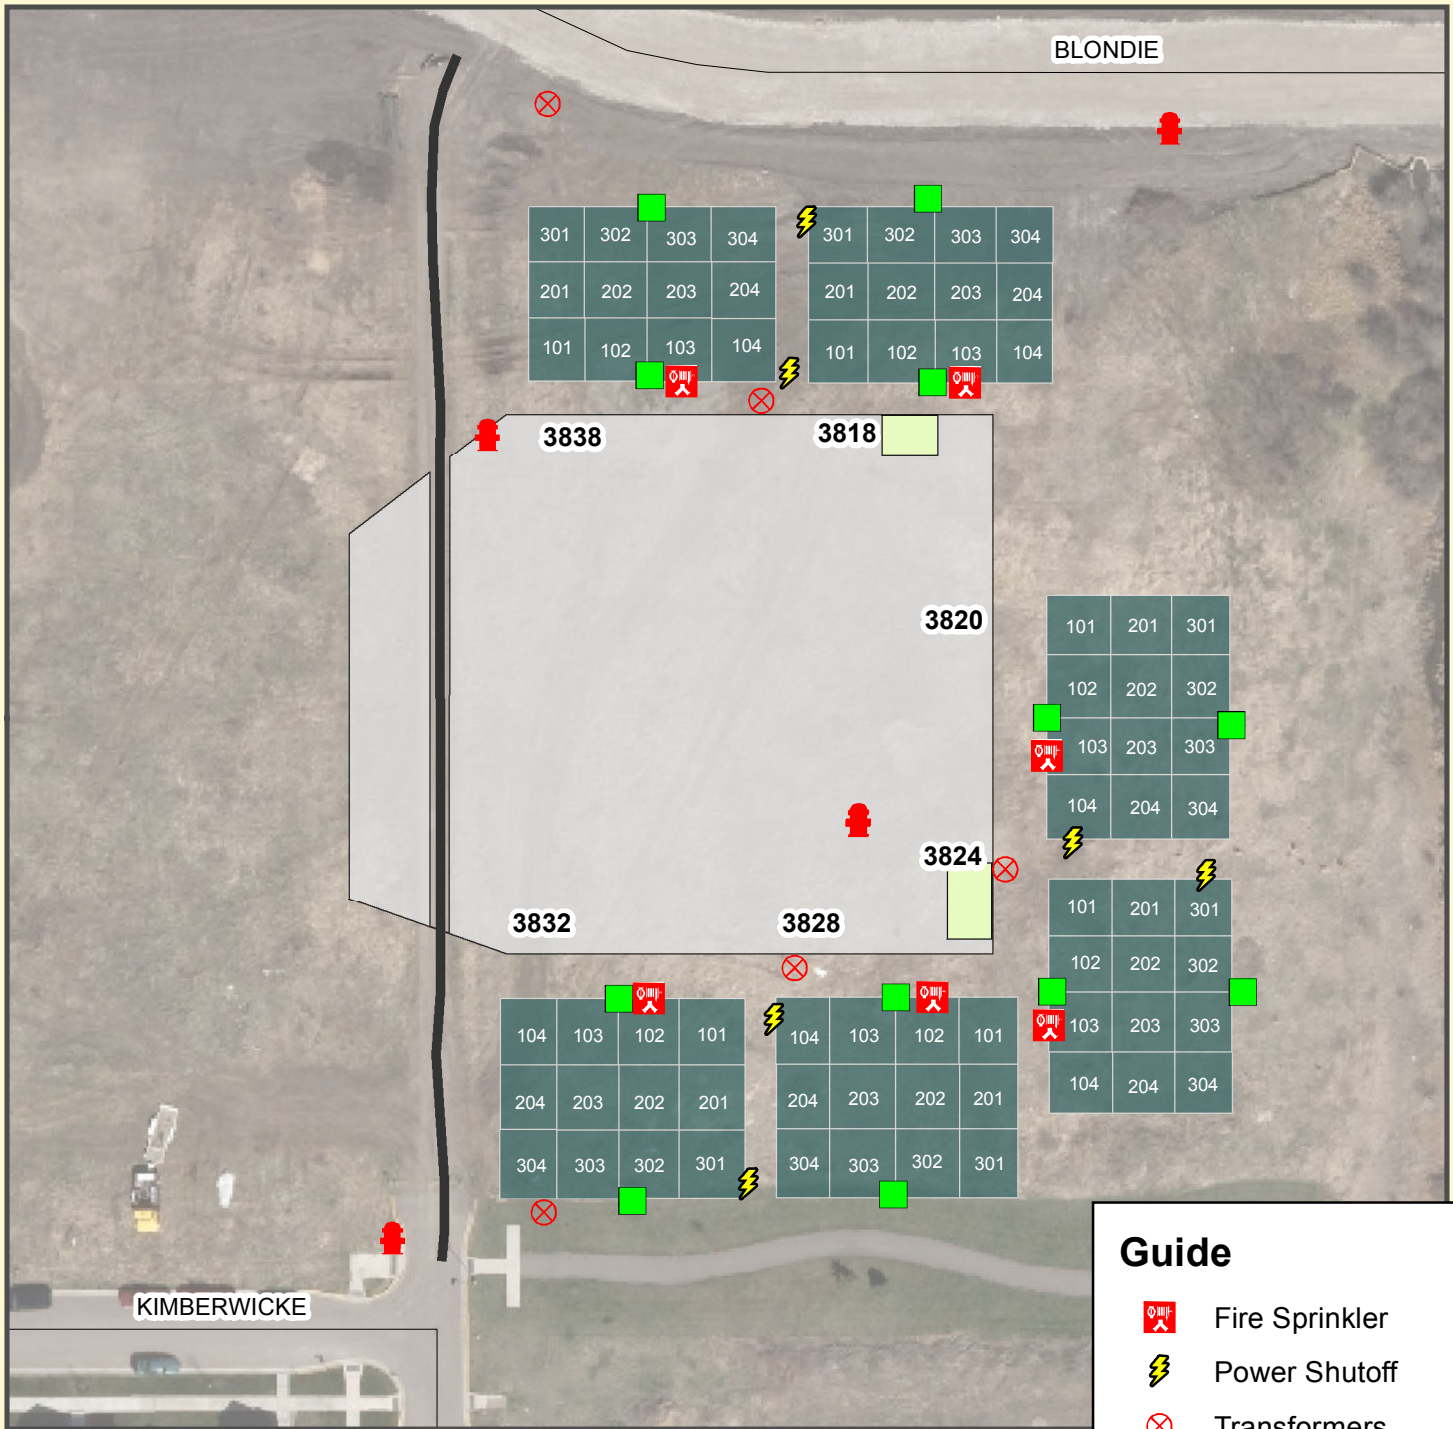

Village West Apartments

Map Authors: Noella Miner, Kim Korzym, Edward Johnson

Sources: GPS data collected by Noella Miner, Kim Korzym, and Edward Johnson, City of Bozeman GIS Roads and Aerial Photo Service

Date: 28 November 2016

Guide

-  Fire Sprinkler
-  Power Shutoff
-  Transformers
-  Fire Hydrant
-  Entrance
-  Road
-  Access Road
-  Apartment Building
-  Dumpster
-  Parking Lot