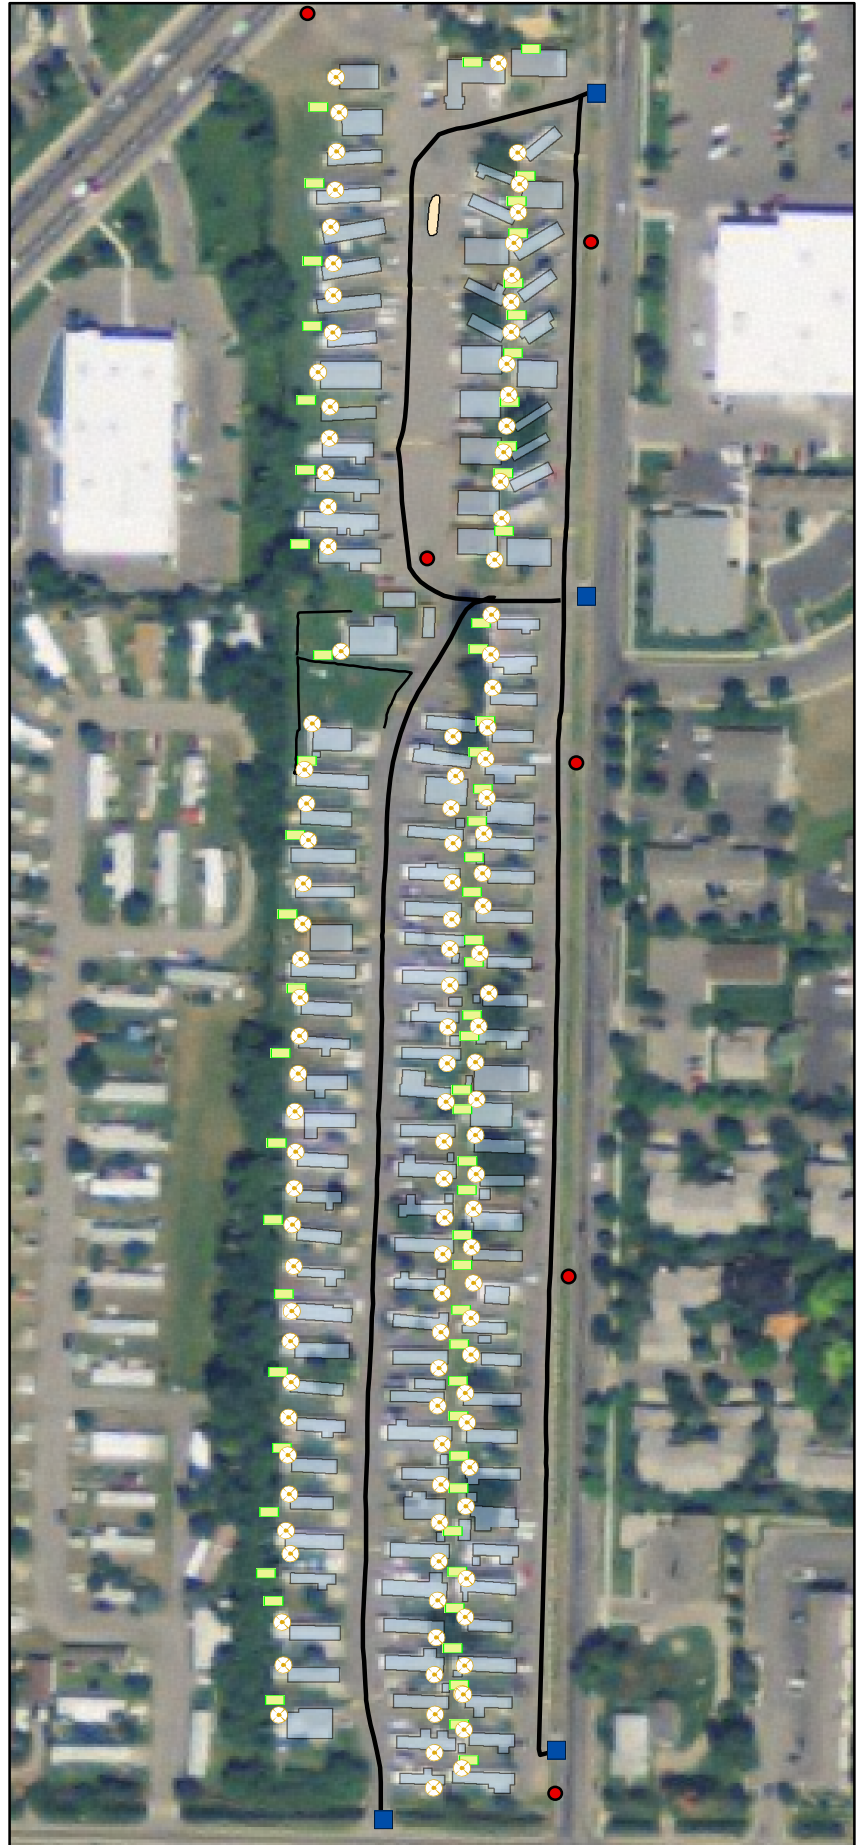

# Wagon Wheel Trailer Park

- Fire Hydrant
- Park Entrance
- ⊗ Gas Shutoff
- Power Shutoff
- Fence
- Roads
- MailBoxes

Created By: Kellan Mills & Justin Veters  
 Source: GPS GeoXH, nris.mt.gov  
 22 April 2010