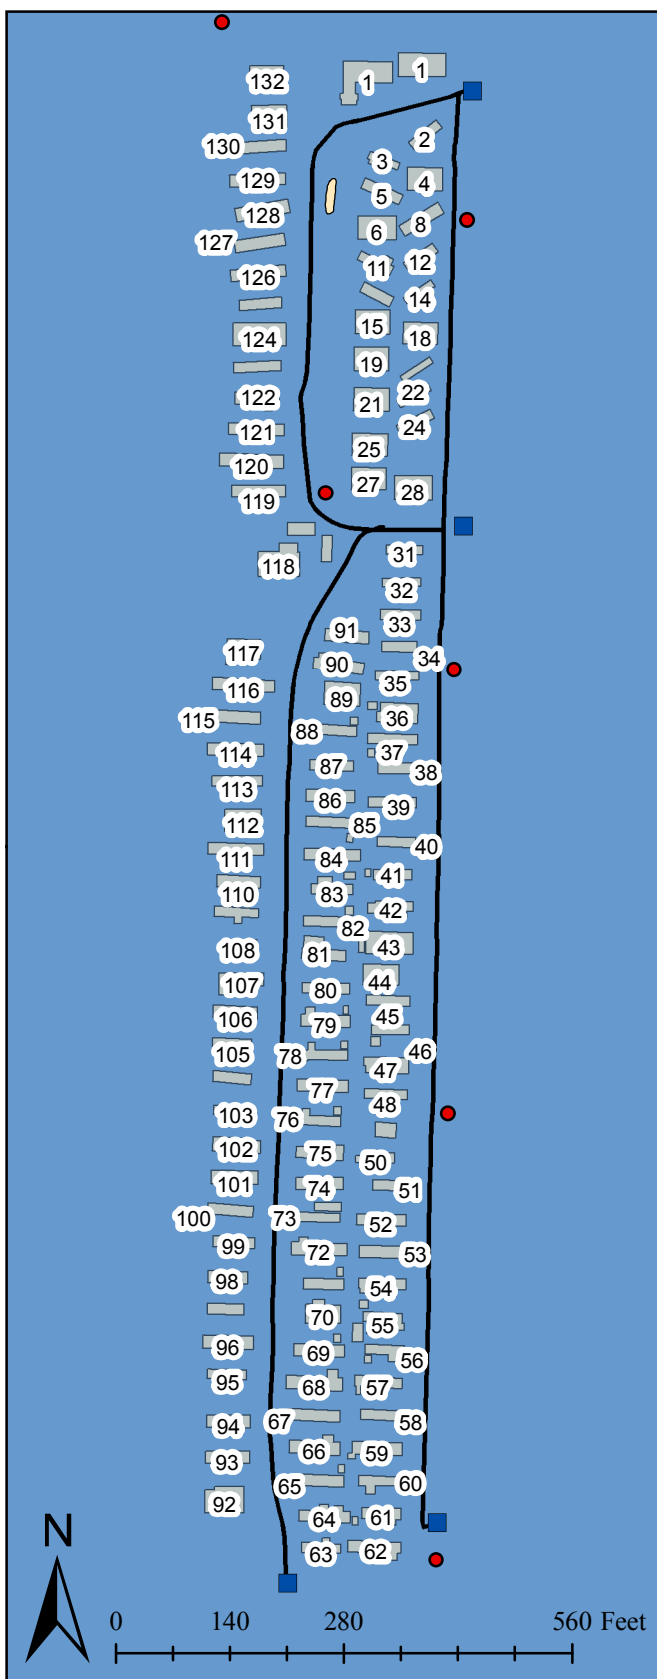

# Wagon Wheel Trailer Park

- Fire Hydrant
- Park Entrance
- ⊗ Gas Shutoff
- Power Shutoff
- Fence
- Roads
- MailBoxes

Created By: Kellan Mills & Justin Veters  
 Source: GPS GeoXH, nris.mt.gov  
 22 April 2010