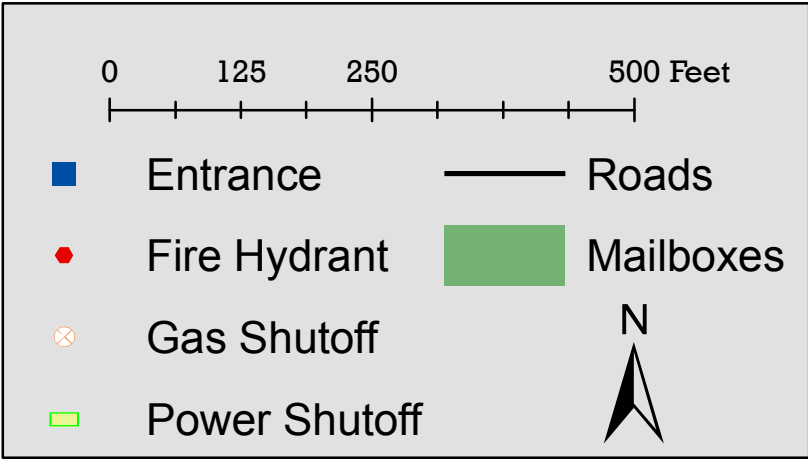

# Wagon Wheel Trailer Park

2220 West Main Street  
 Bozeman, MT 59718-4070  
 (406) 586-2391

E-911 MSU MAPPING TEAM  
 Created By: Kellan Mills & Justin Veters  
 Source: GPS GeoXH, [www.nris.mt.gov](http://www.nris.mt.gov)  
 22 April 2010