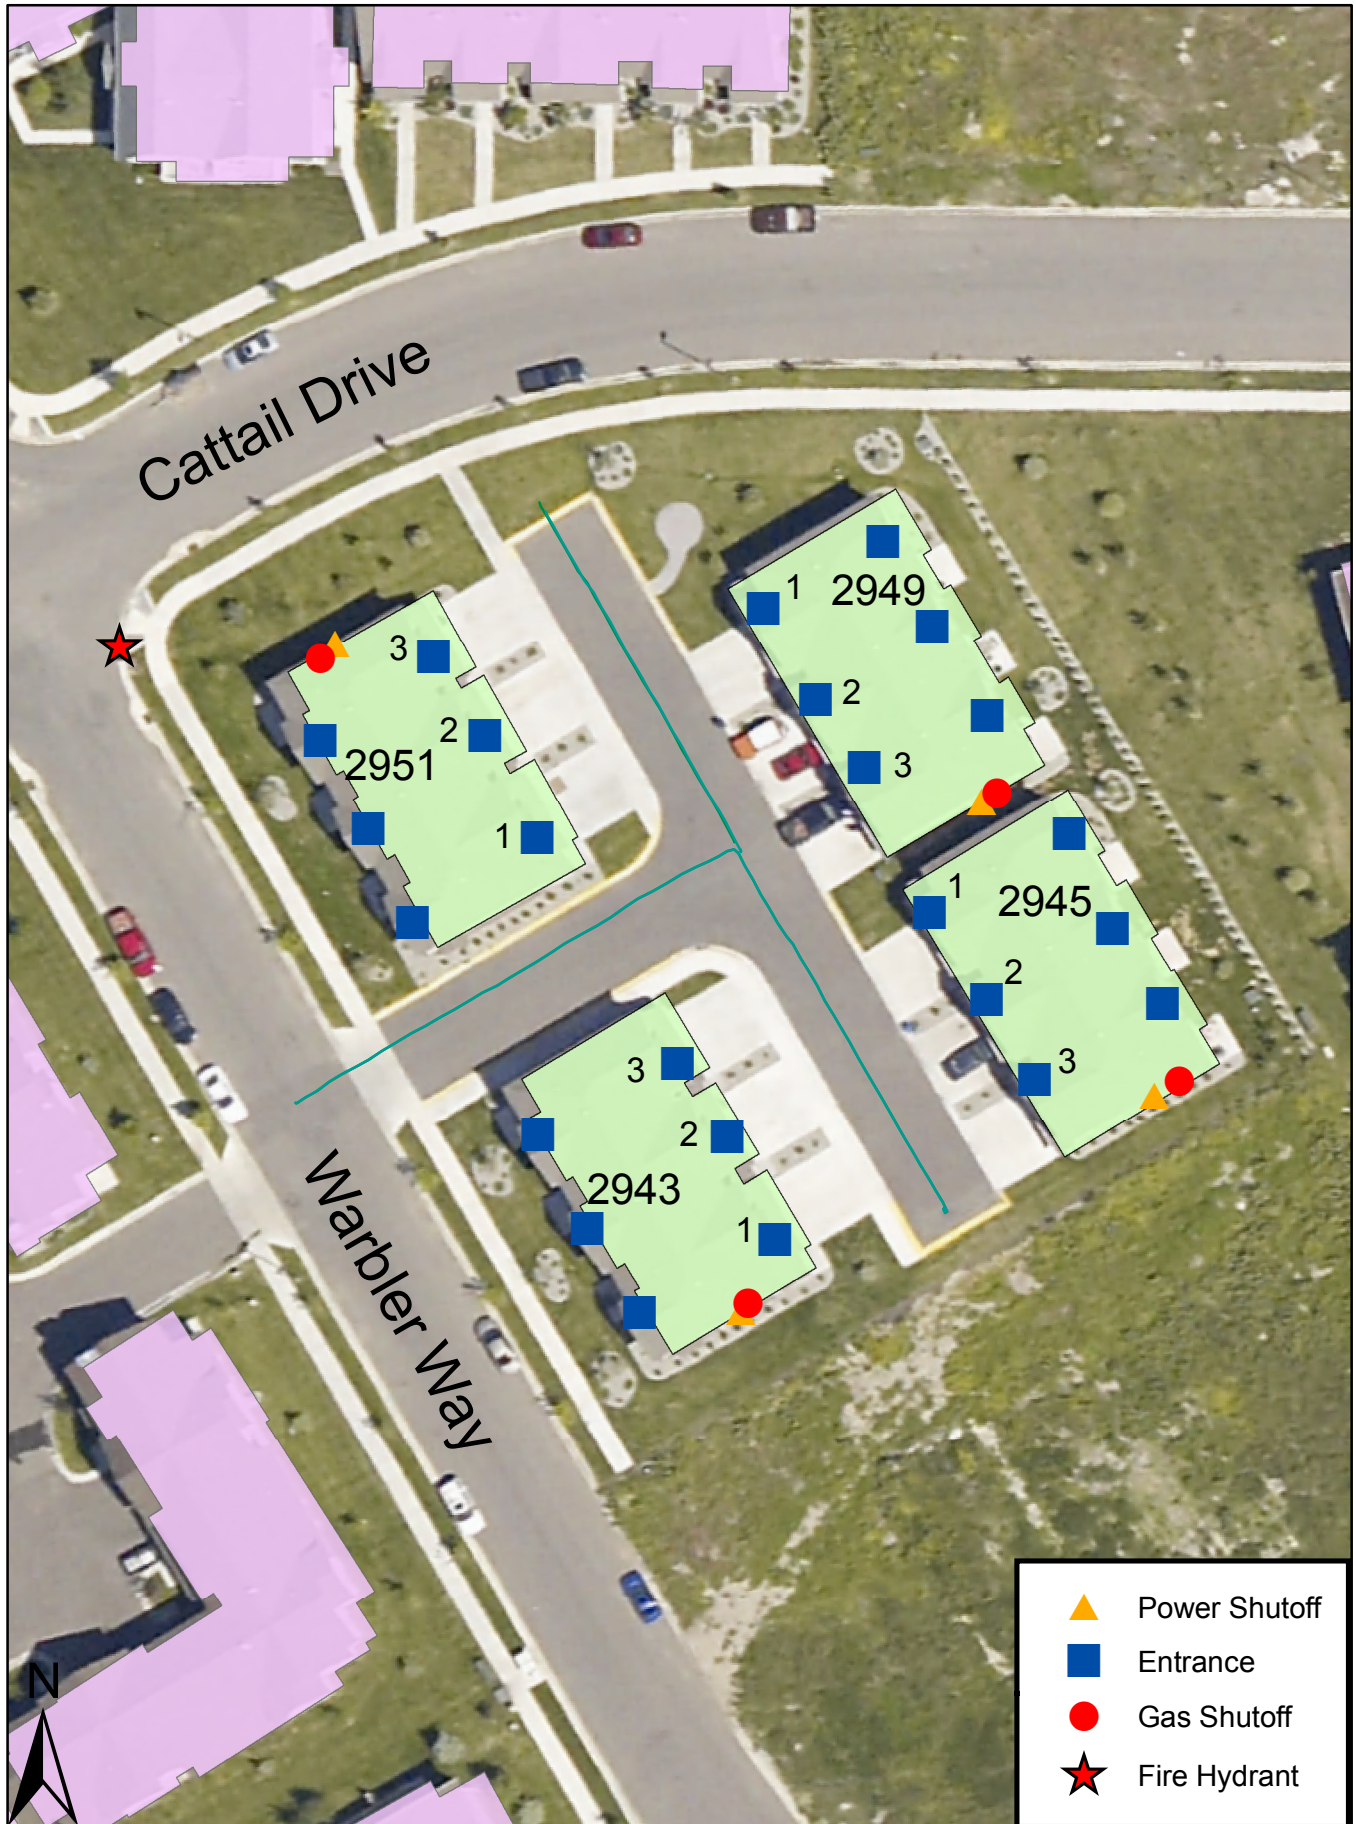

# E-911 Warbler: North End

0 5 10 20 30 40 Meters

Created by: Justin Moe  
Karl Wetlauffer  
Ryan Sadowski

4/26/2010