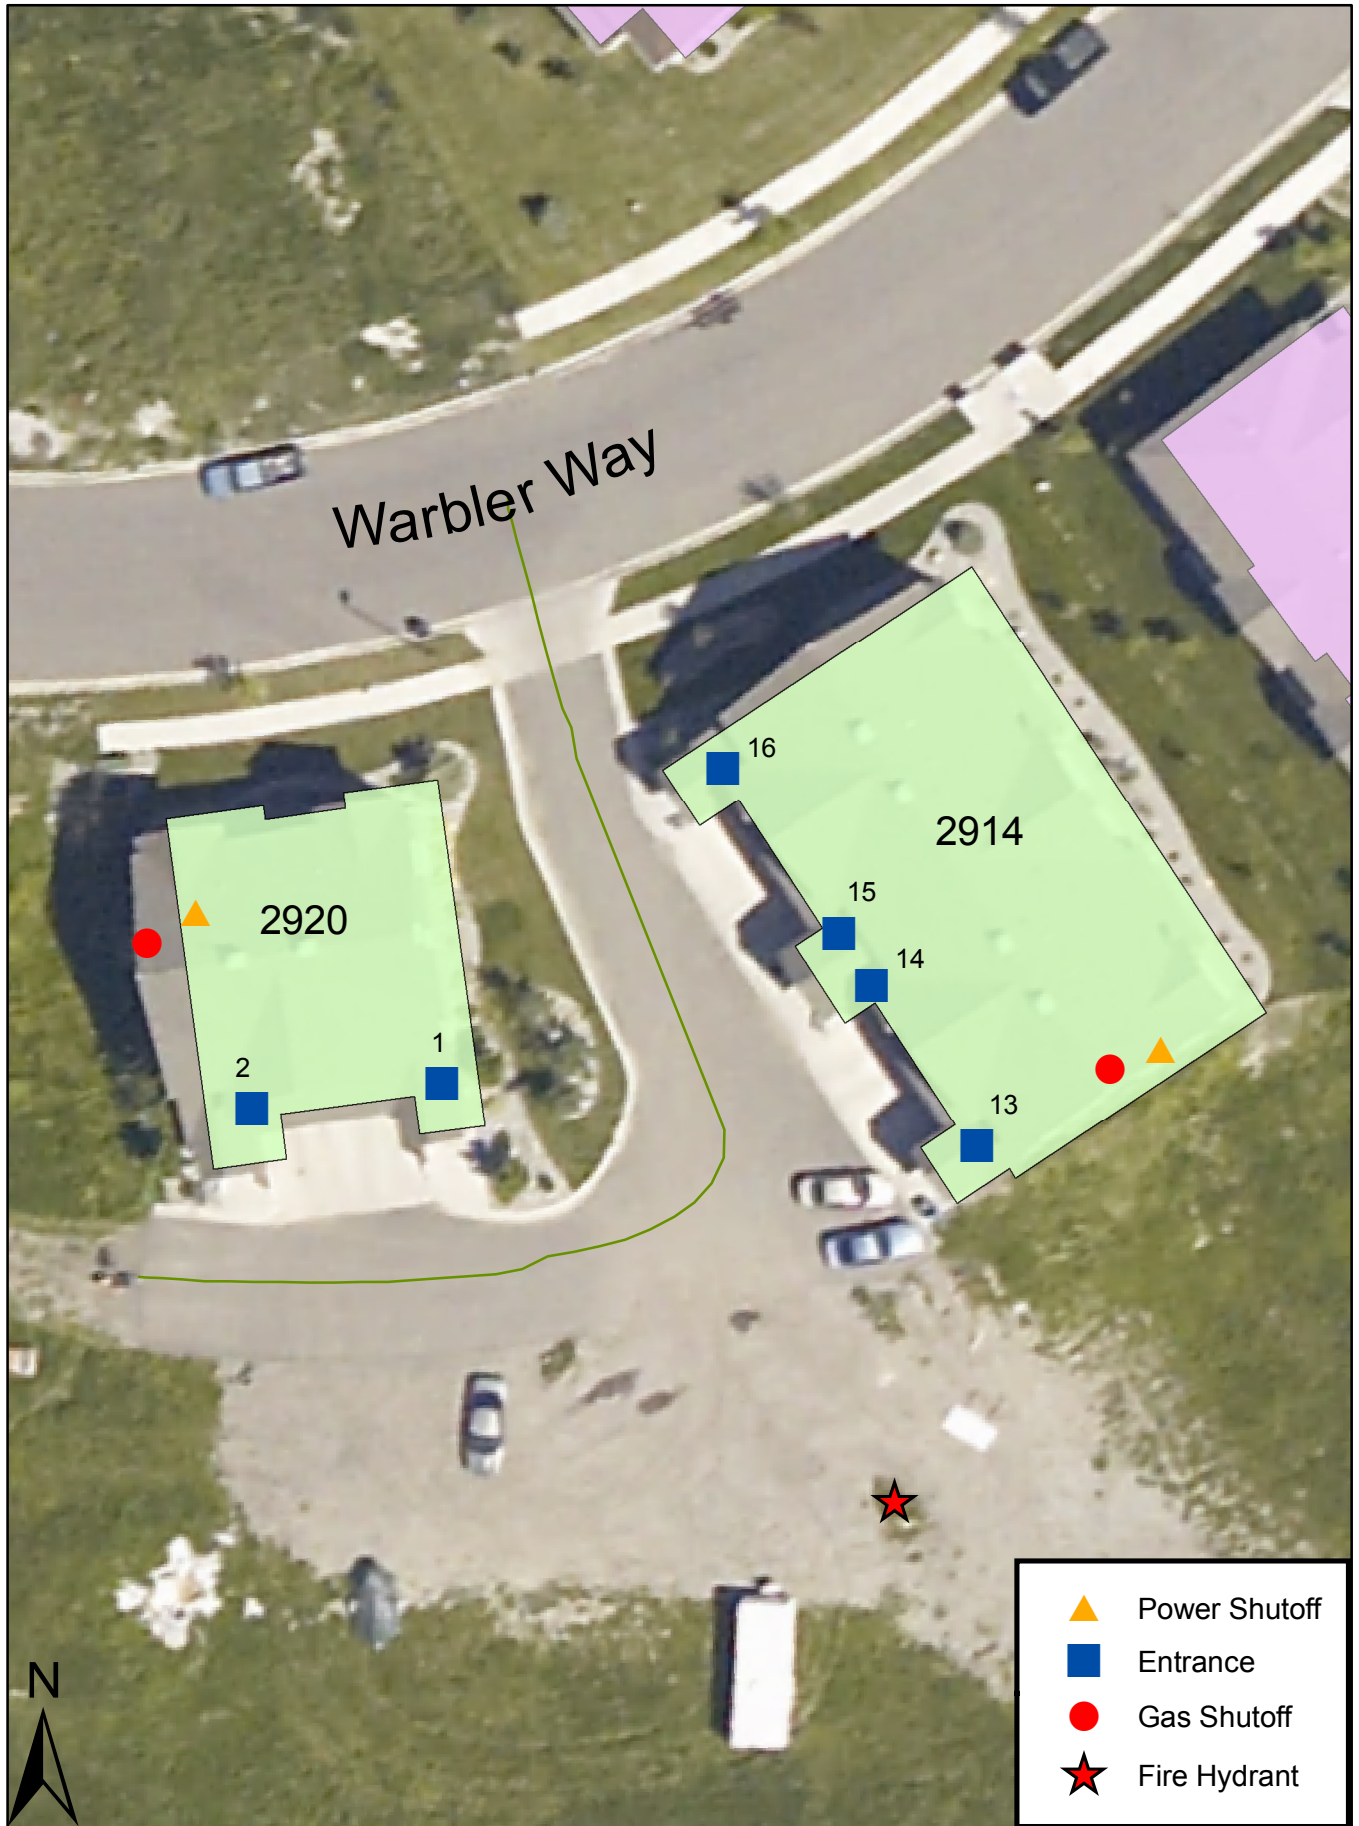

# E-911 Warbler: South End

0 3 6 12 18 24  
Meters

Created by: Justin Moe 4/26/2010  
Karl Wetlauffer  
Ryan Sadowski