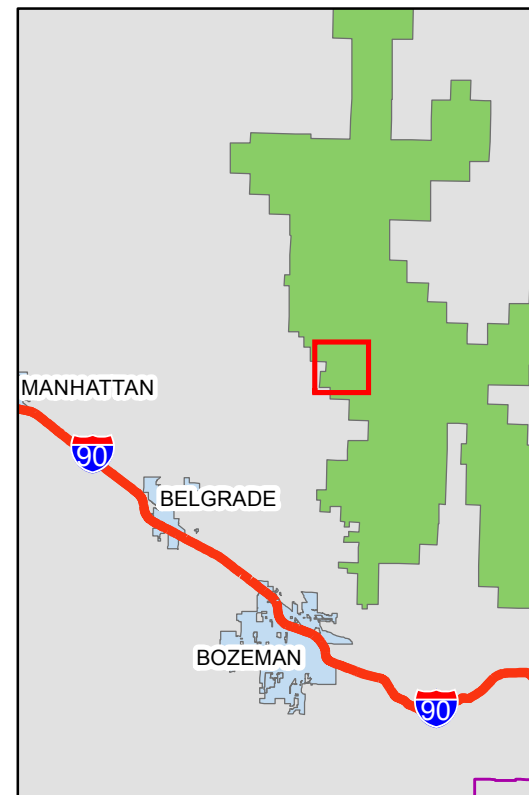

# Corbly Gulch Trail

0 0.5 1 2 Miles

## Legend

- ★ Down Tree
- ⊗ Creek Crossing
- Trailhead
- Corbly Gulch Trail
- Corbly Creek
- Corbly Gulch Forest Service Road
- Parking Lot

By: Zane Ashford and Christian Skaer  
Data: GPS and Gallatin County GIS Clearinghouse  
Date: 11/2/2016