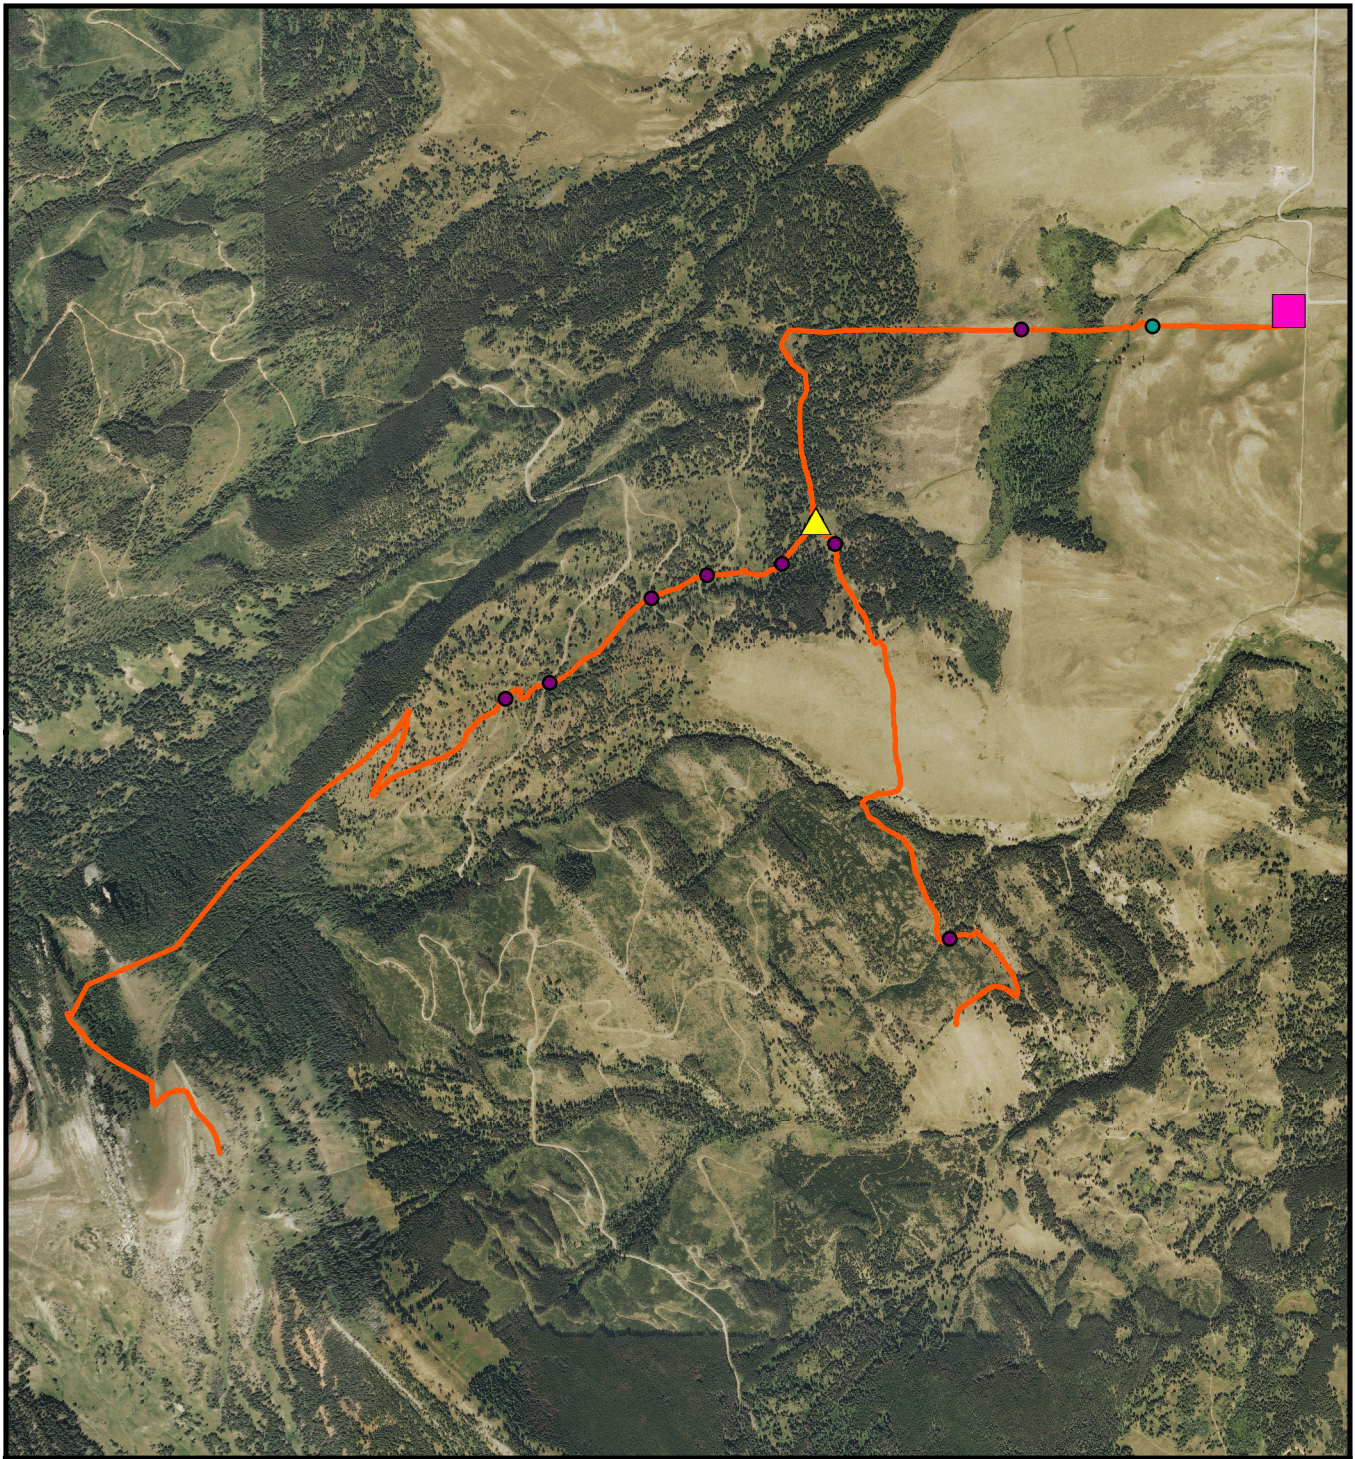

North Shafthouse Trail

Legend

-  Trail Head
-  Trails
-  Width Point
-  Points of interest
-  Missing Sign

Author: Garrett Quigley and Lucas Forster
Credits: GPS data collected by Garrett Quigley and Lucas Forster,
2011 NAIP aerial photo collected from MSU Clearinghouse
Date: 11/2/2016