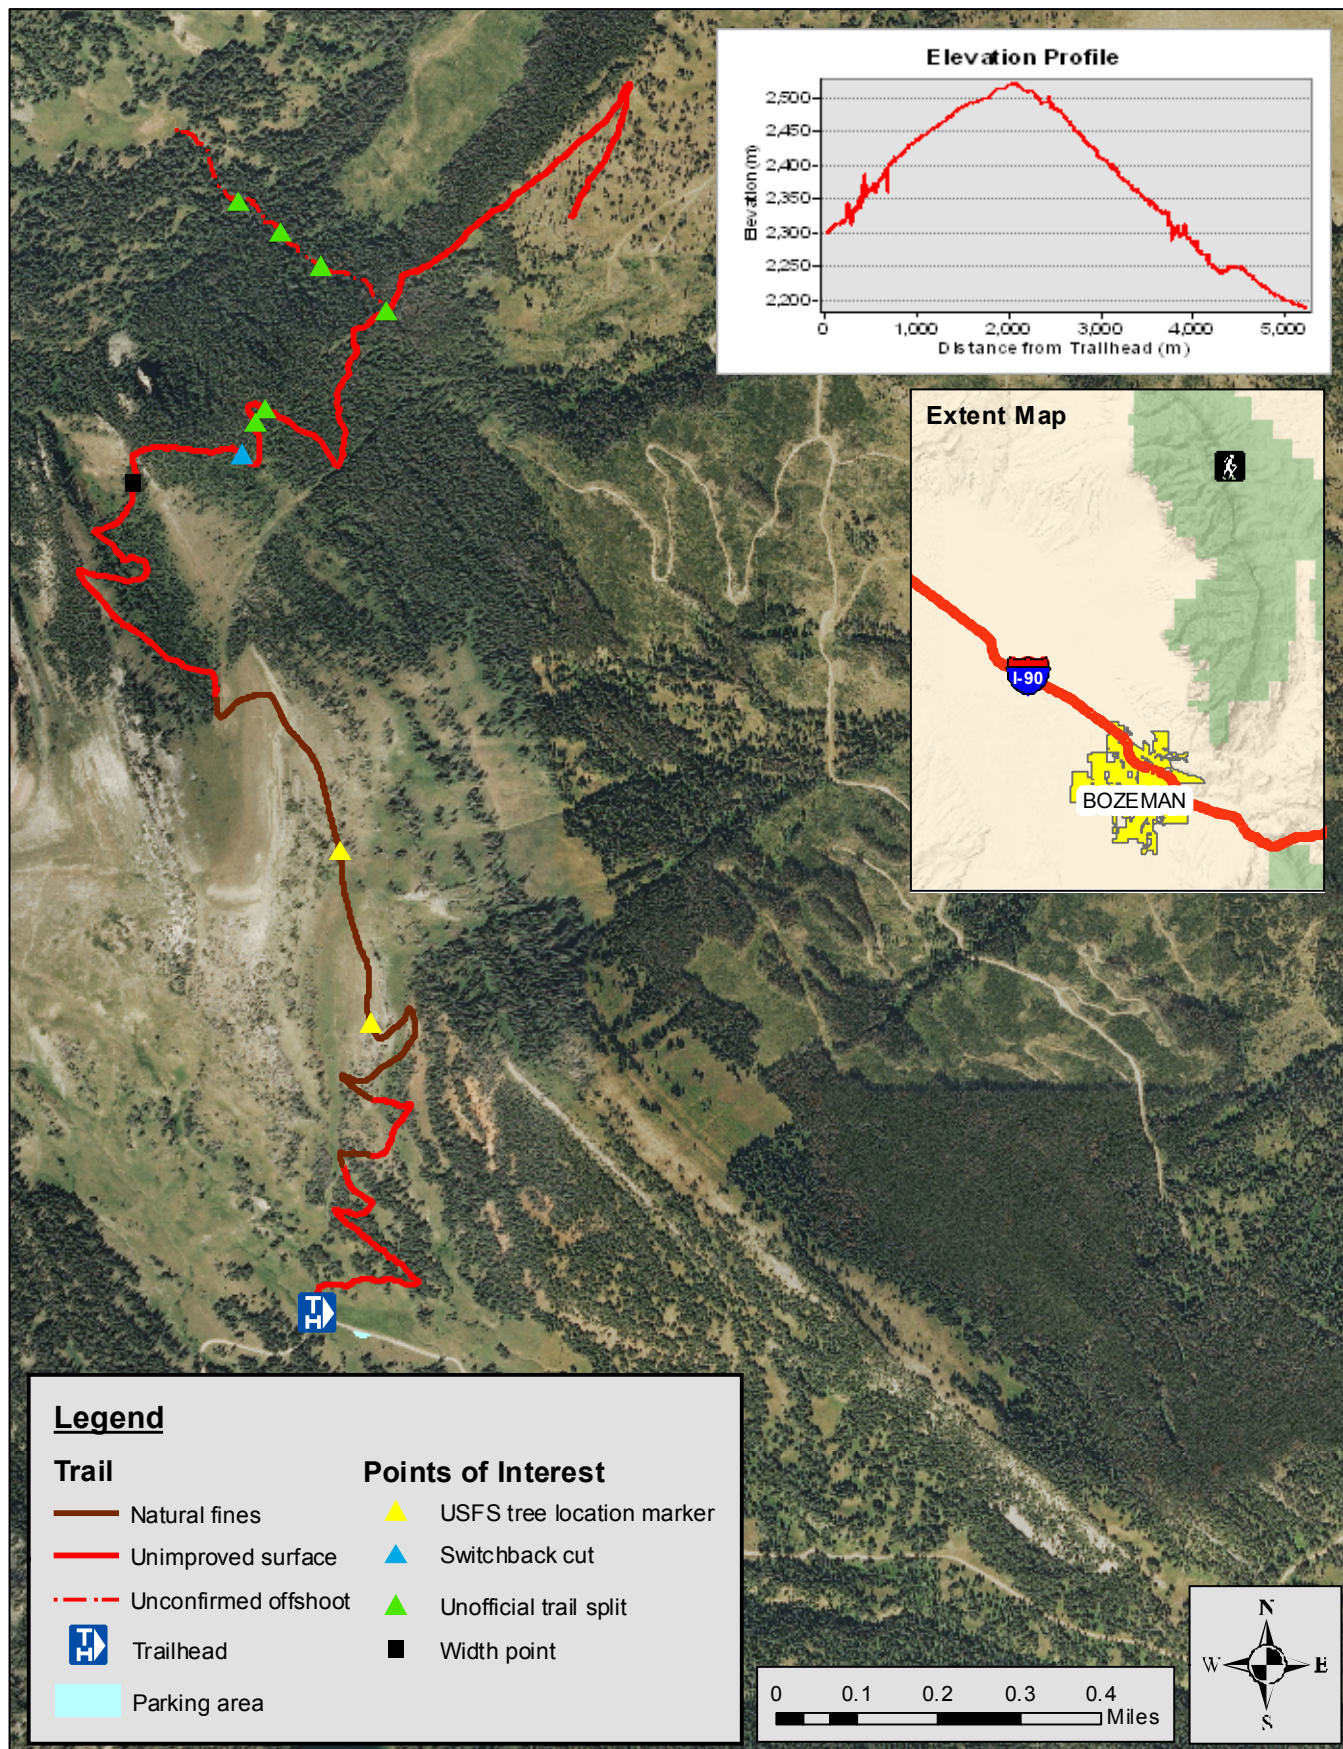

Shafthouse Trail

Legend

Trail

-  Natural fines
-  Unimproved surface
-  Unconfirmed offshoot
-  Trailhead
-  Parking area

Points of Interest

-  USFS tree location marker
-  Switchback cut
-  Unofficial trail split
-  Width point