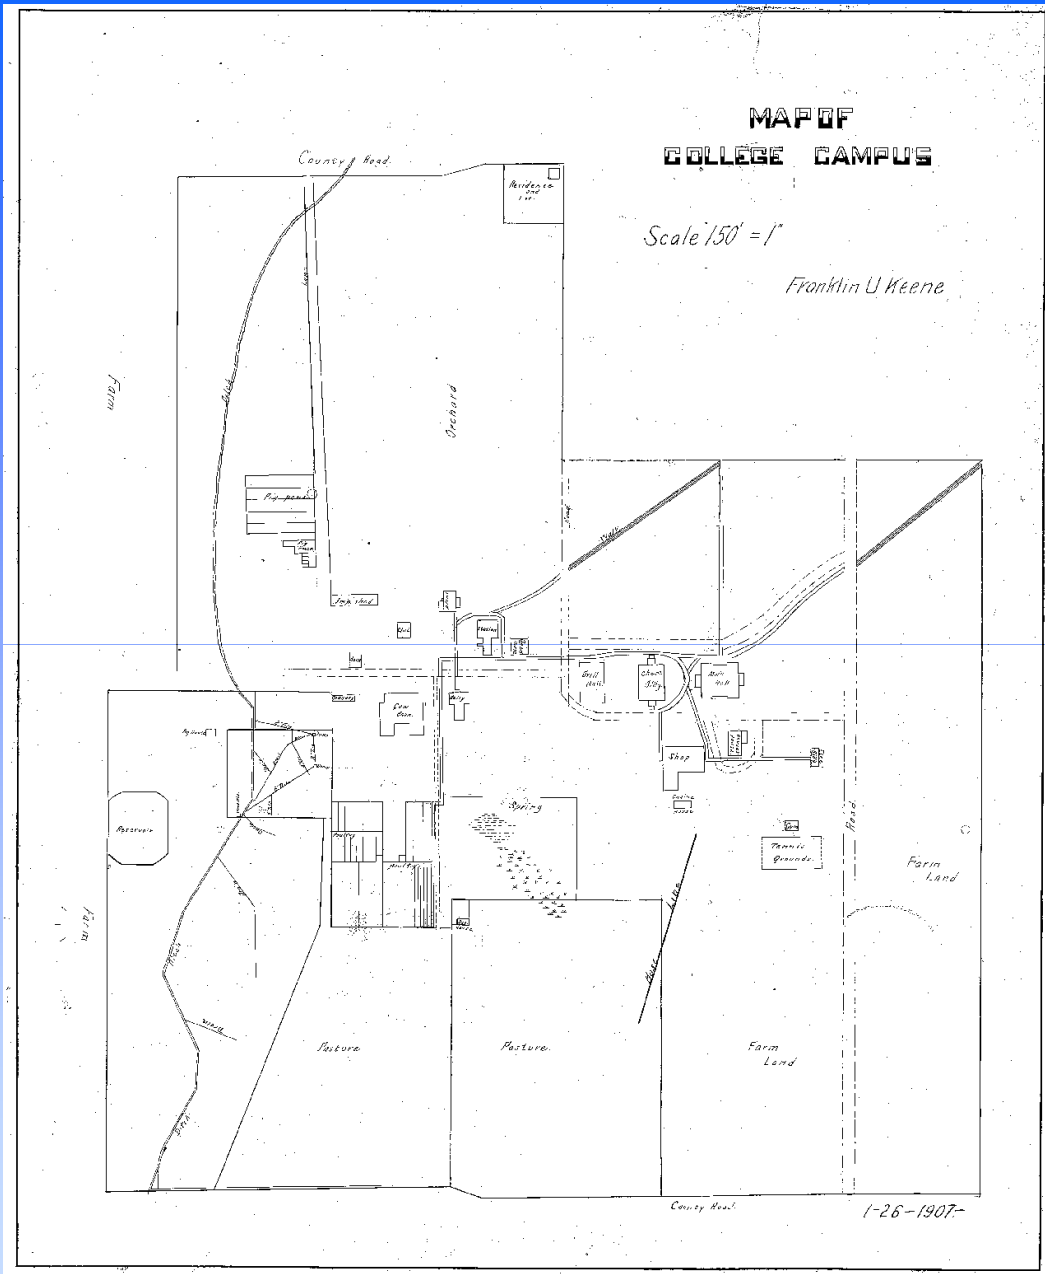

MSU Tomorrow:

Campus Plan

for the

Future

MONTANA
STATE UNIVERSITY

MAP OF
COLLEGE CAMPUS

Scale 150' = 1"

Franklin U Keene

Campus Map 1907

Production Credits:

Research by Terry Sutherland

Narrated by Elizabeth Brock

Presentation by Dan House