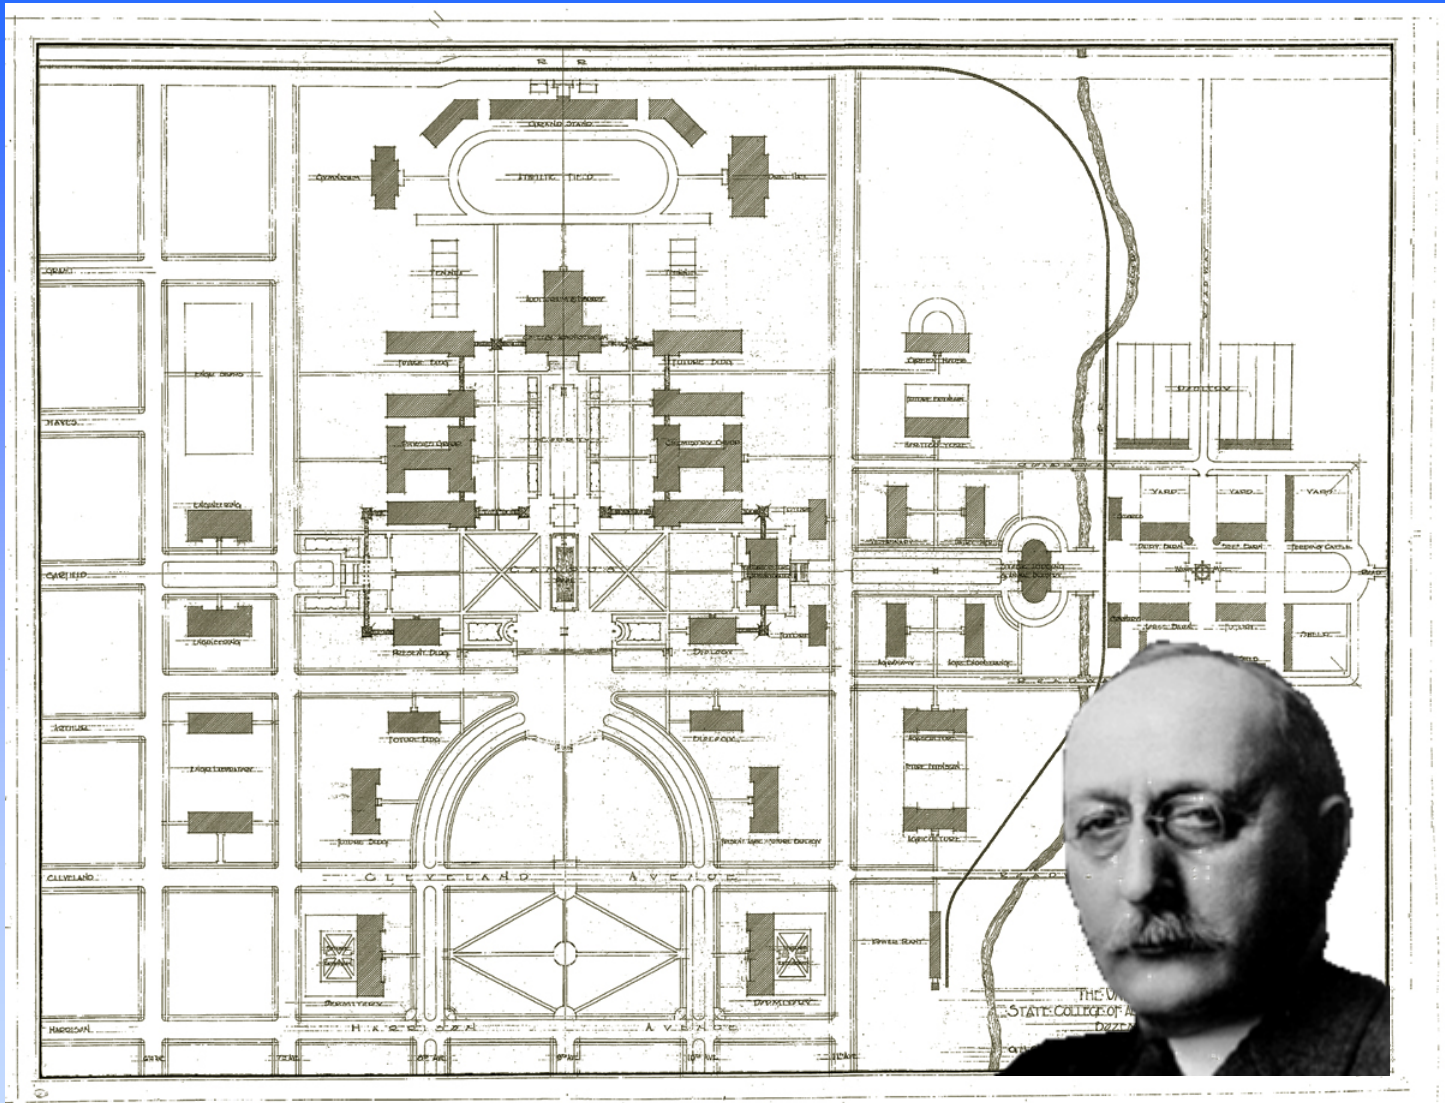

MSU Tomorrow:

Campus Plan

for the

Future

MONTANA
STATE UNIVERSITY

MAP OF
COLLEGE CAMPUS

Scale 150' = 1"

Franklin U Keene

Campus Map 1907

Production Credits:

Research by Terry Sutherland

Narrated by Elizabeth Brock

Presentation by Dan House