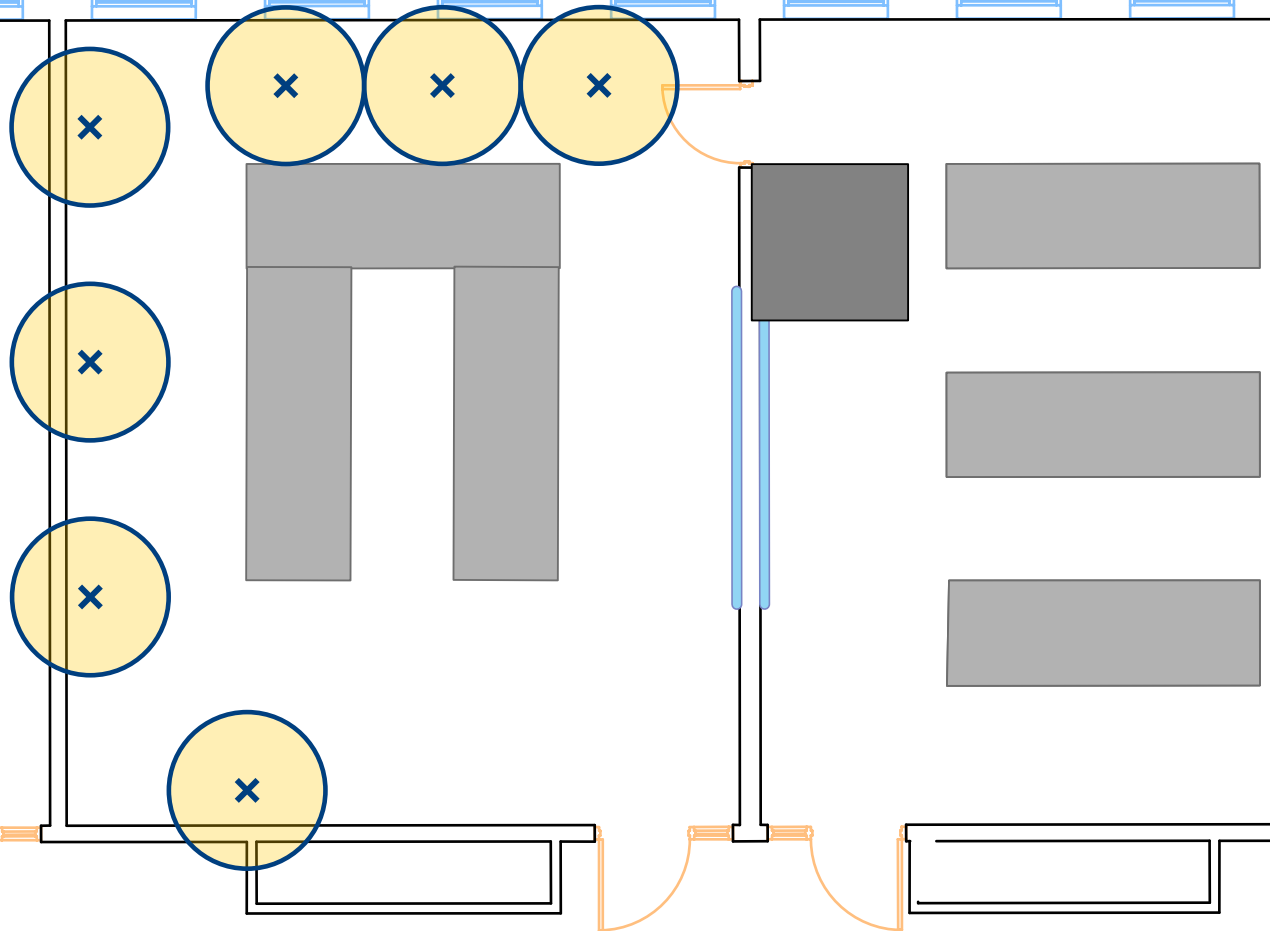

This layout should be used when students are using the desktops and are not seated at the tables.

Gaines Hall - Floor 1

Room 147

STUDENT CAPACITY
7

Questions? Call Campus Planning Design and Construction 994-5413