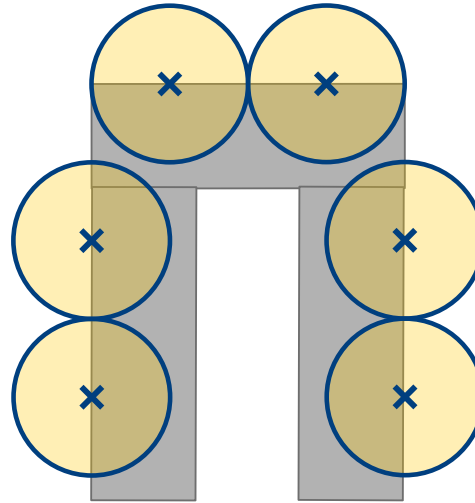

This layout should be used when students are seated at the table and are not using the desktops.

Gaines Hall - Floor 1

Room 147

STUDENT CAPACITY

6

Questions? Call Campus Planning Design and Construction 994-5413