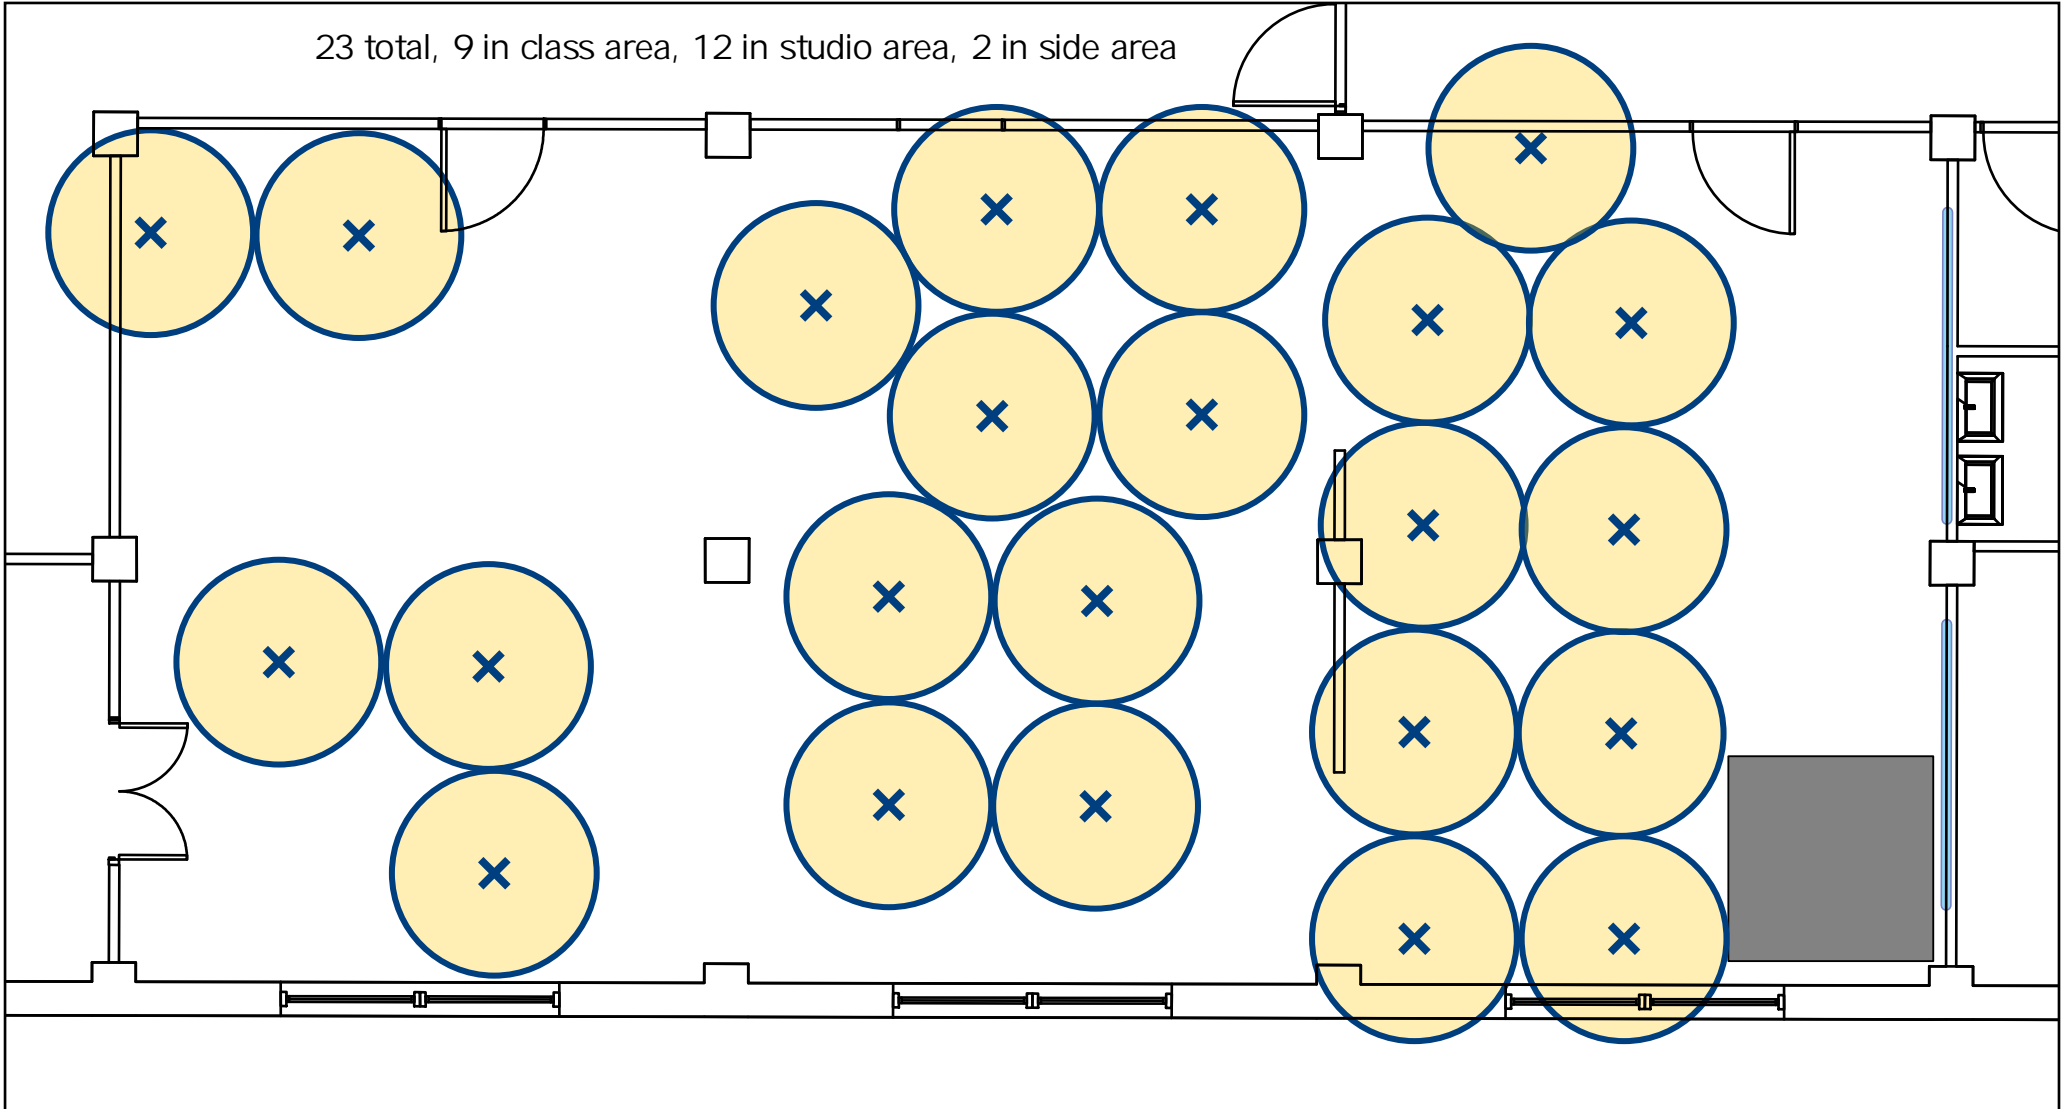

23 total, 9 in class area, 12 in studio area, 2 in side area

# LINFIELD - LB

## Room 016

STUDENT CAPACITY  
**23**

Questions? Call Campus Planning Design and Construction 994-5413