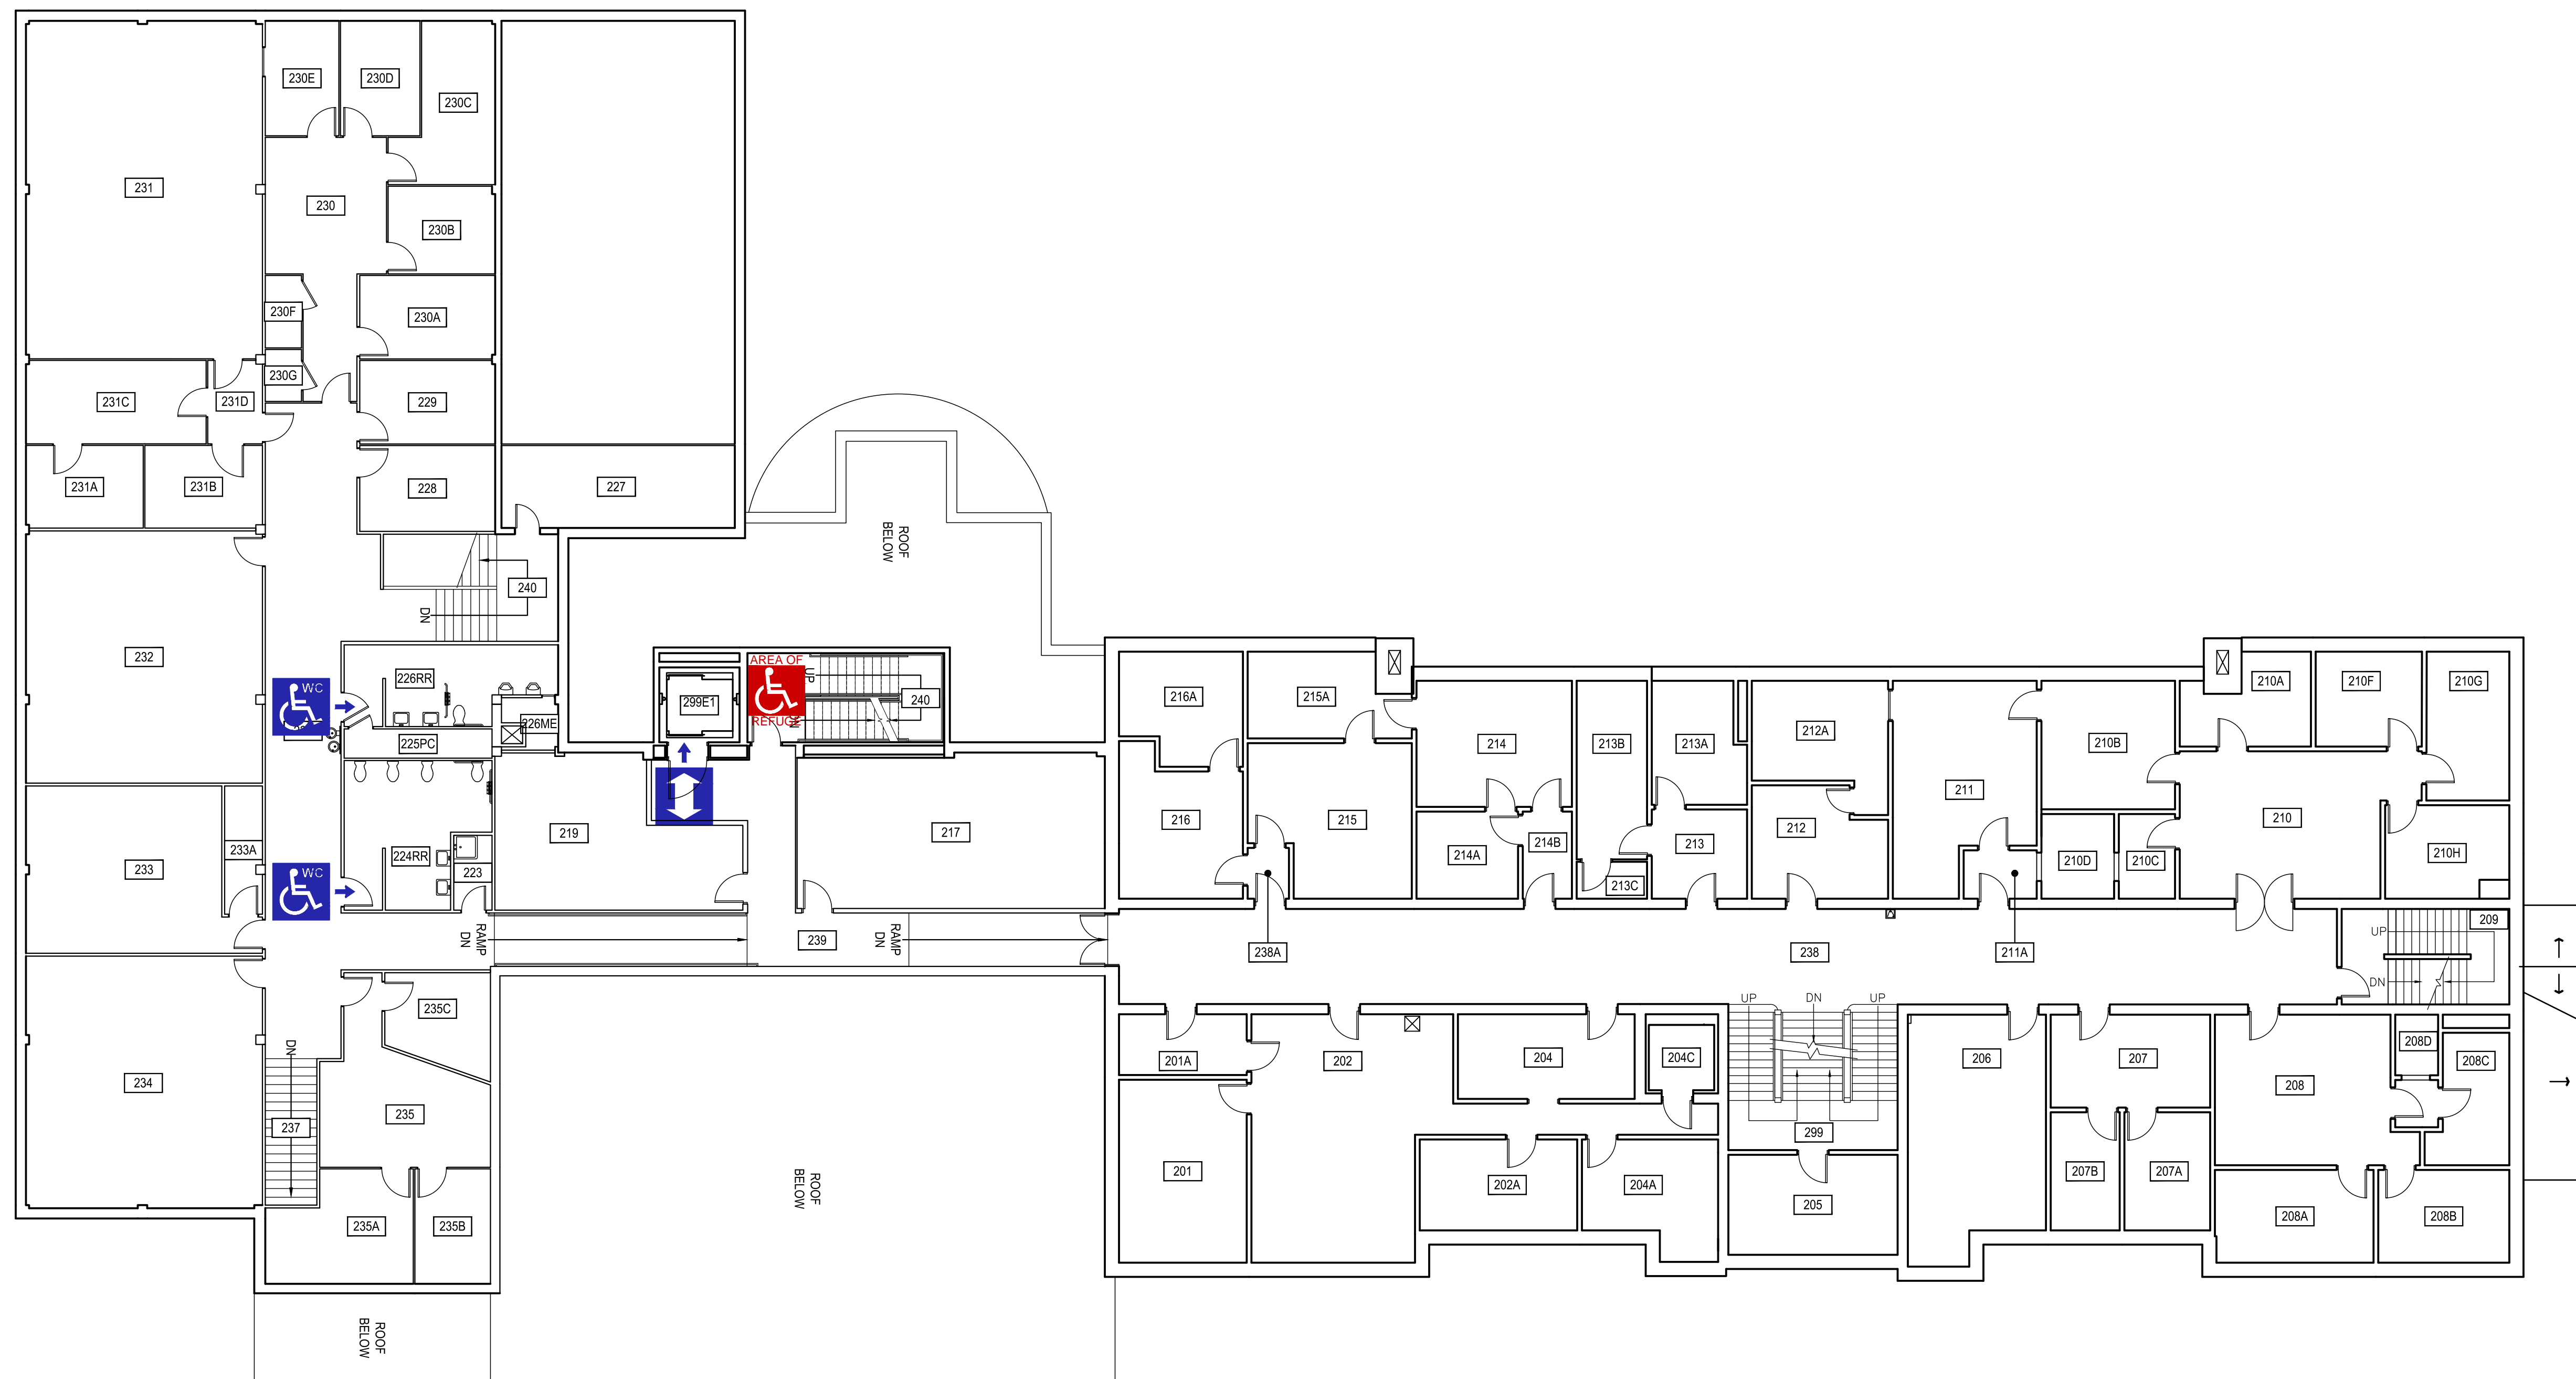

ACCESSIBLE RESTROOM

ACCESSIBLE ENTRANCE - POWERED

ACCESSIBLE ENTRANCE

ELEVATOR / LIFT

AUTOMATED EXTERNAL DEFIBRILLATOR (A.E.D.)

Linfield / Linfield South Halls - First Level

AREA OF REFUGE

ACCESSIBLE RESTROOM

ELEVATOR / LIFT

Linfield / Linfield South Halls - Second Level

AREA OF REFUGE

ACCESSIBLE RESTROOM

ELEVATOR / LIFT

Linfield / Linfield South Halls - Third Level