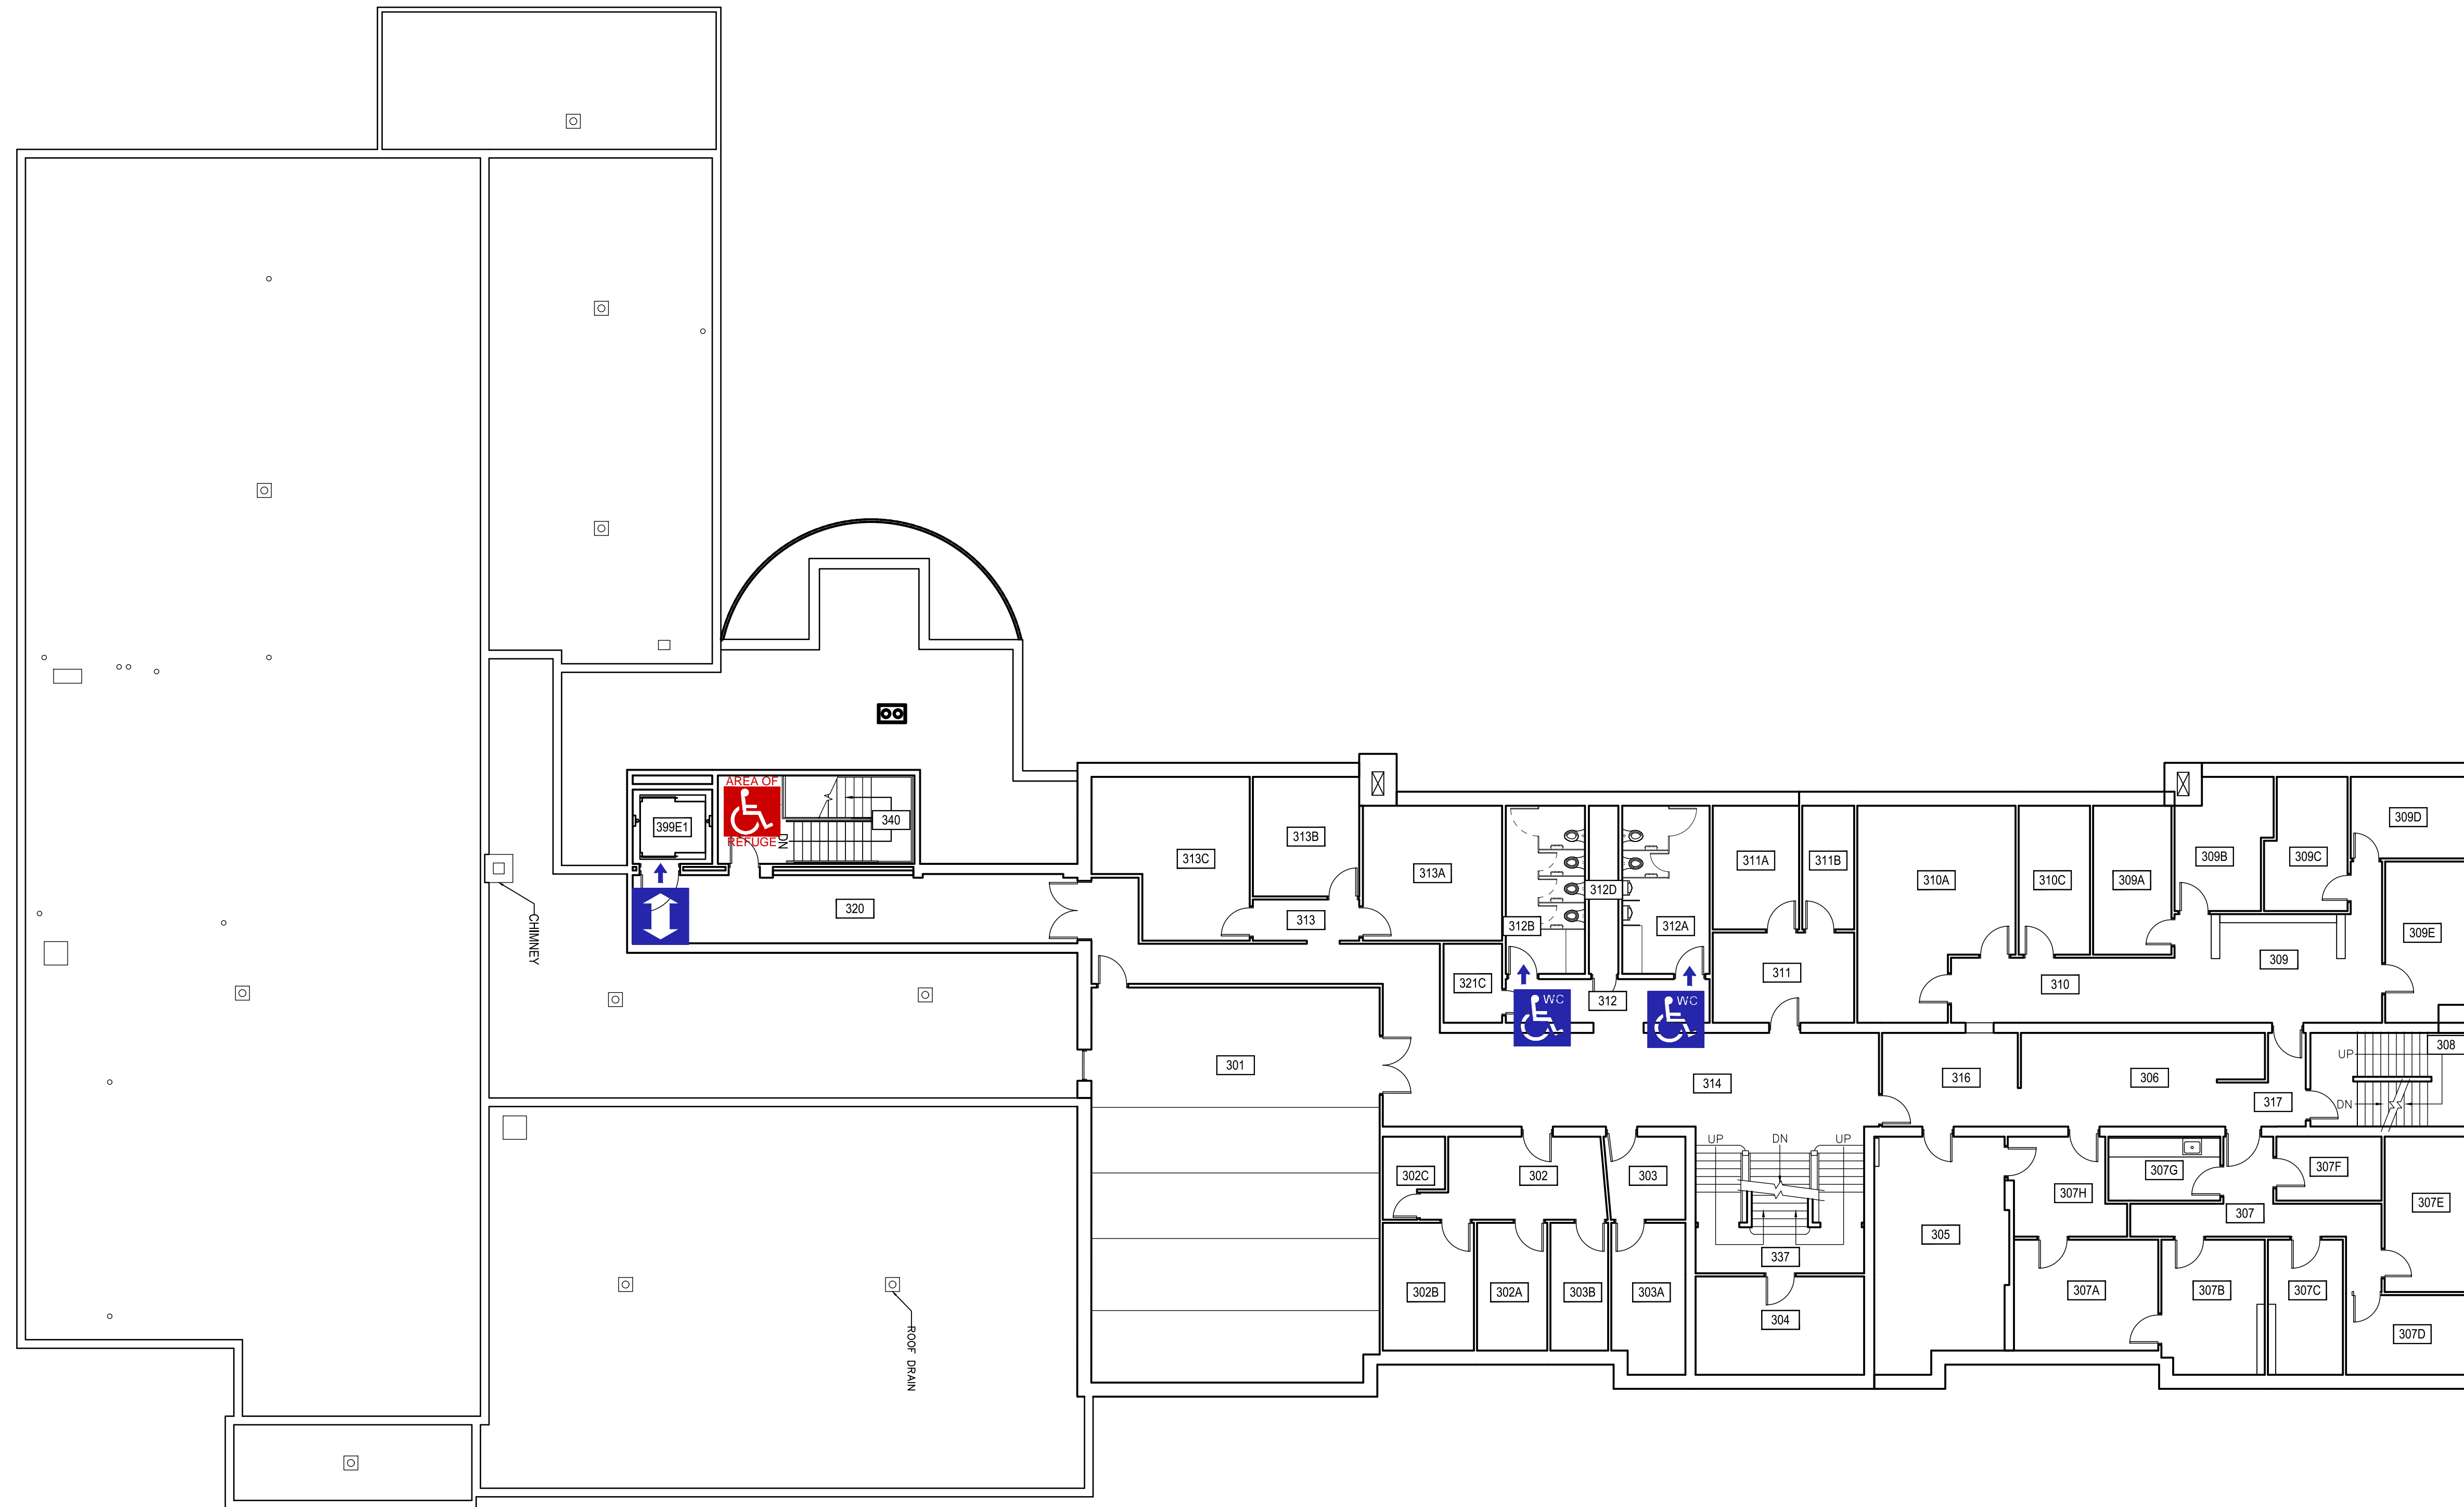

ACCESSIBLE RESTROOM

ACCESSIBLE ENTRANCE - POWERED

ACCESSIBLE ENTRANCE

ELEVATOR / LIFT

AUTOMATED EXTERNAL DEFIBRILLATOR (A.E.D.)

Linfield / Linfield South Halls - First Level

AREA OF REFUGE

ACCESSIBLE RESTROOM

ELEVATOR / LIFT

Linfield / Linfield South Halls - Second Level

AREA OF REFUGE

ACCESSIBLE RESTROOM

ELEVATOR / LIFT

Linfield / Linfield South Halls - Third Level