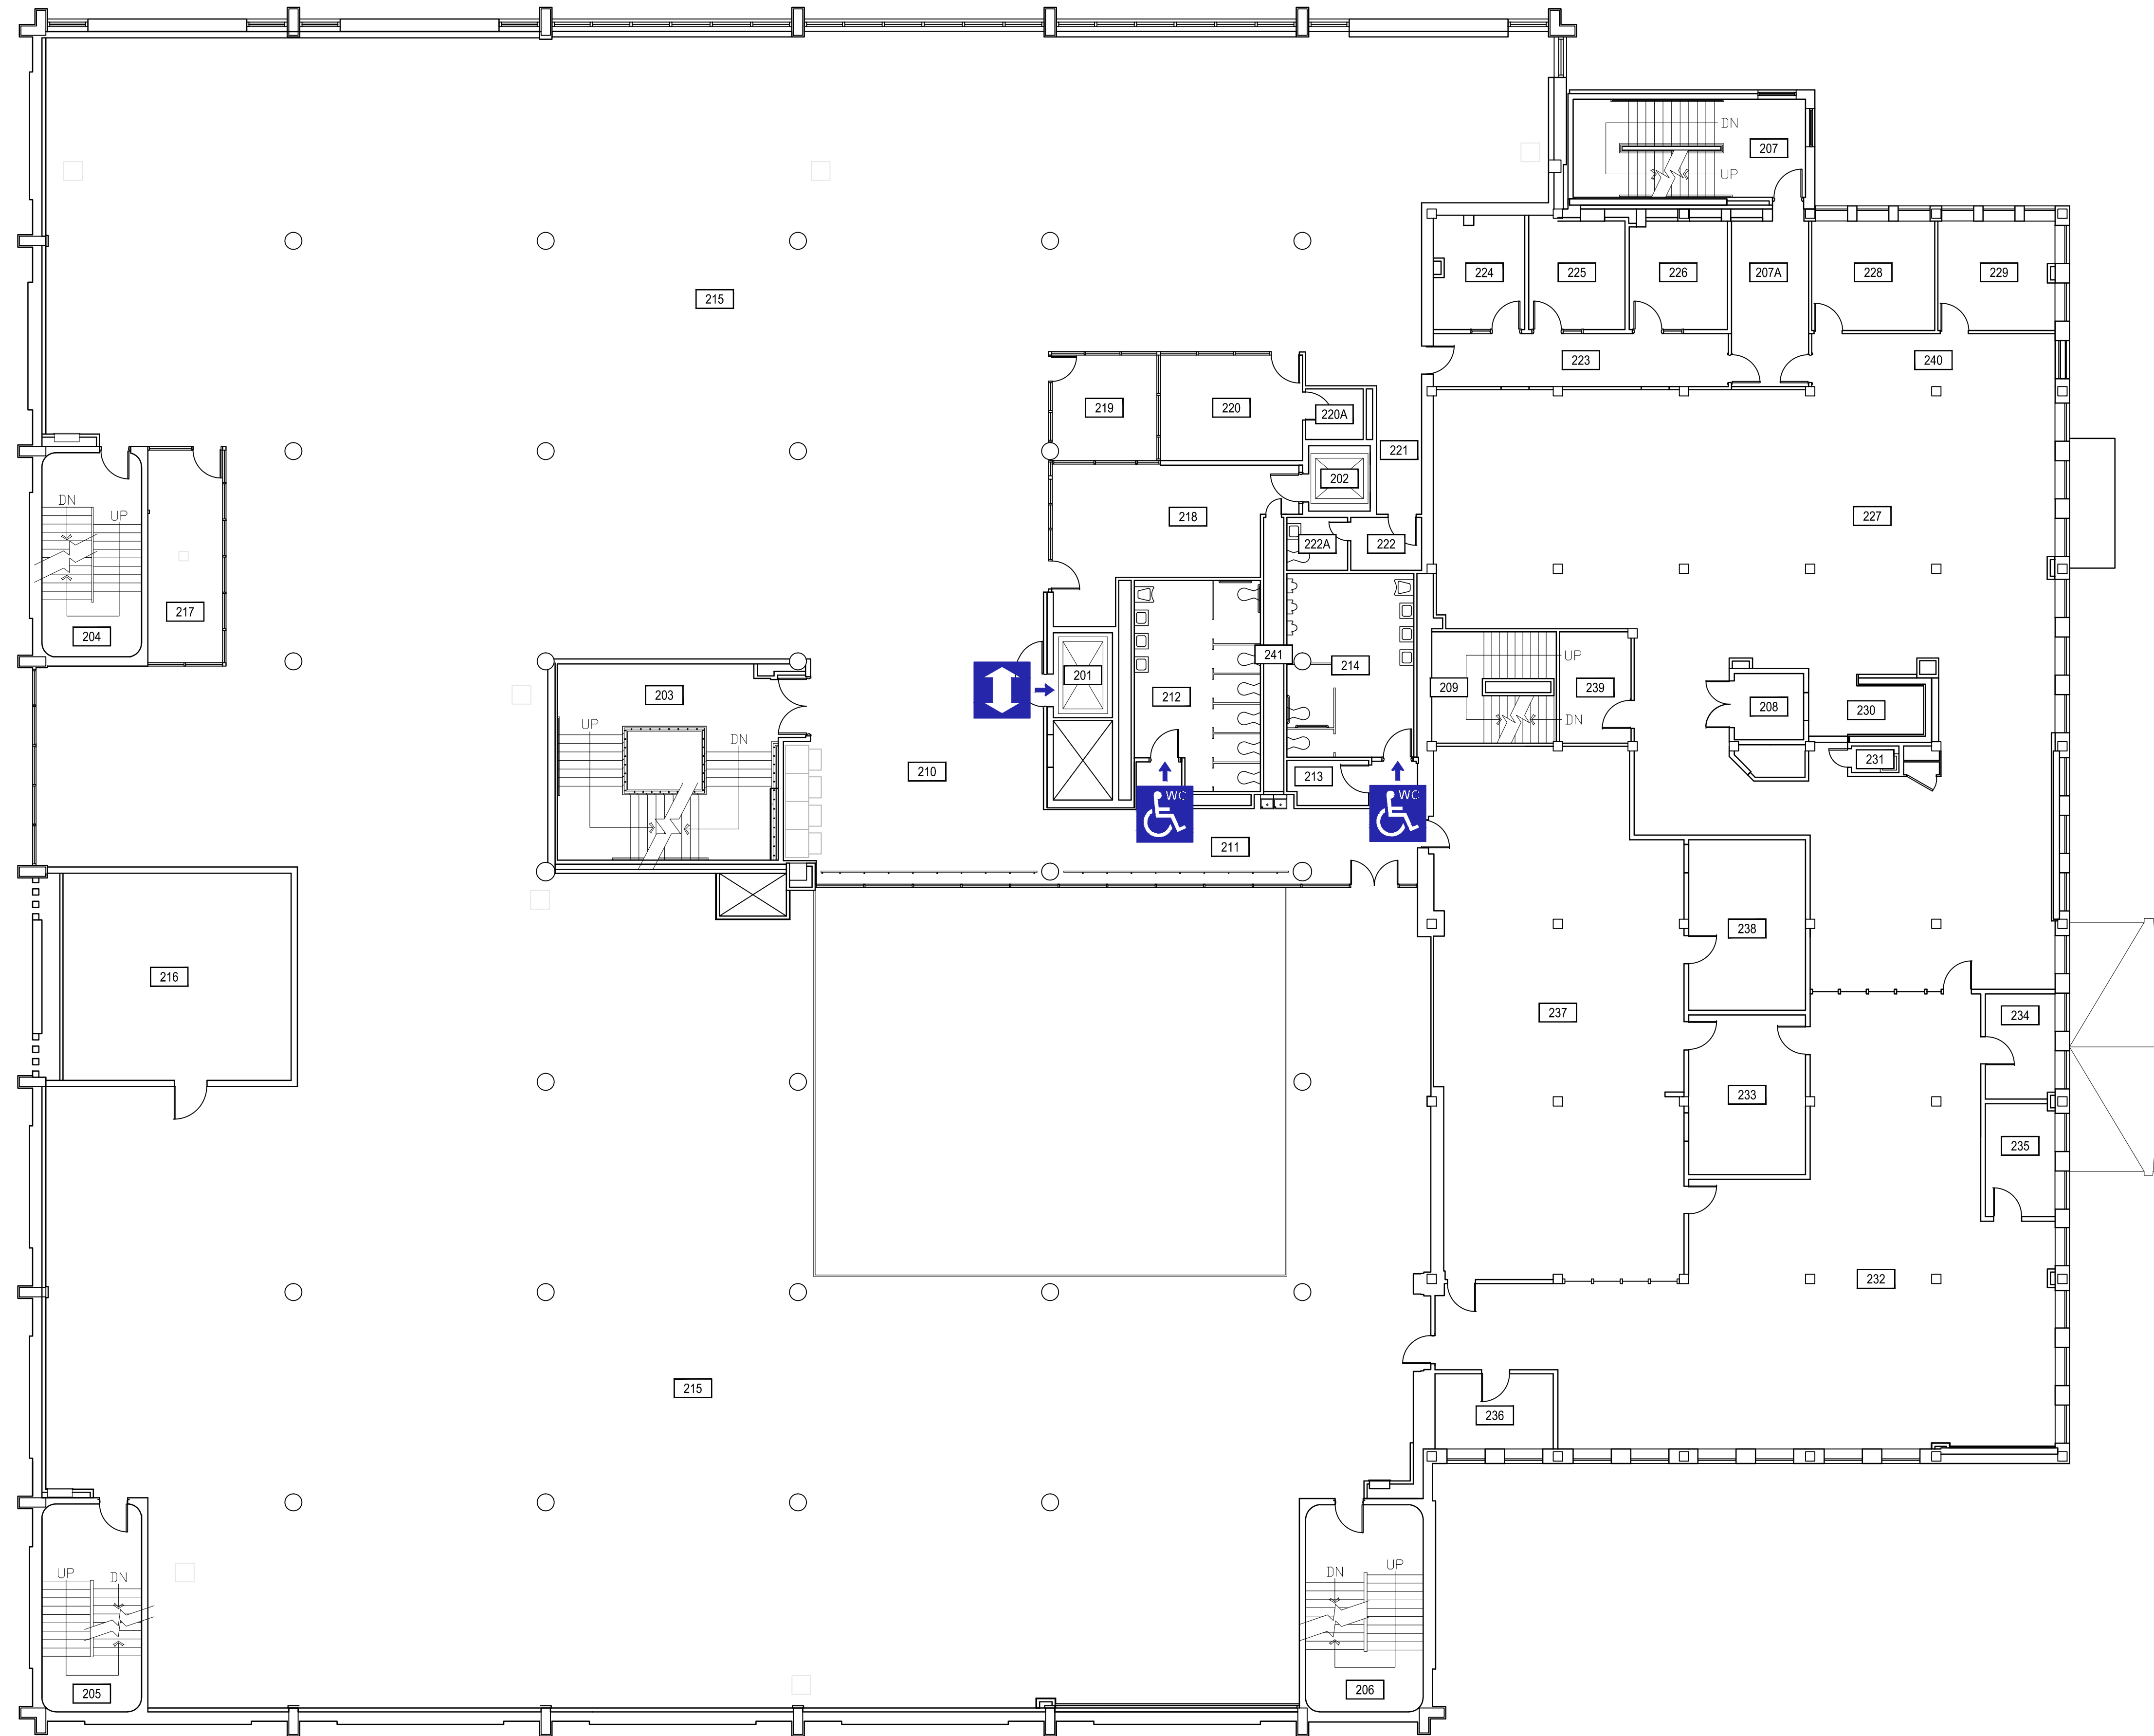

ACCESSIBLE RESTROOM

ELEVATOR / LIFT

RAMP

Renne Library - Basement Level

ACCESSIBLE ENTRANCE - POWERED

ELEVATOR / LIFT

RAMP

INFORMATION

AUTOMATED EXTERNAL
DEFIBRILLATOR (A.E.D.)

Renne Library - First Level

ACCESSIBLE RESTROOM

ELEVATOR / LIFT

Renne Library - Second Level

ACCESSIBLE RESTROOM

ELEVATOR / LIFT

RAMP

Renne Library - Third Level

ELEVATOR / LIFT

Renne Library - Fourth Level