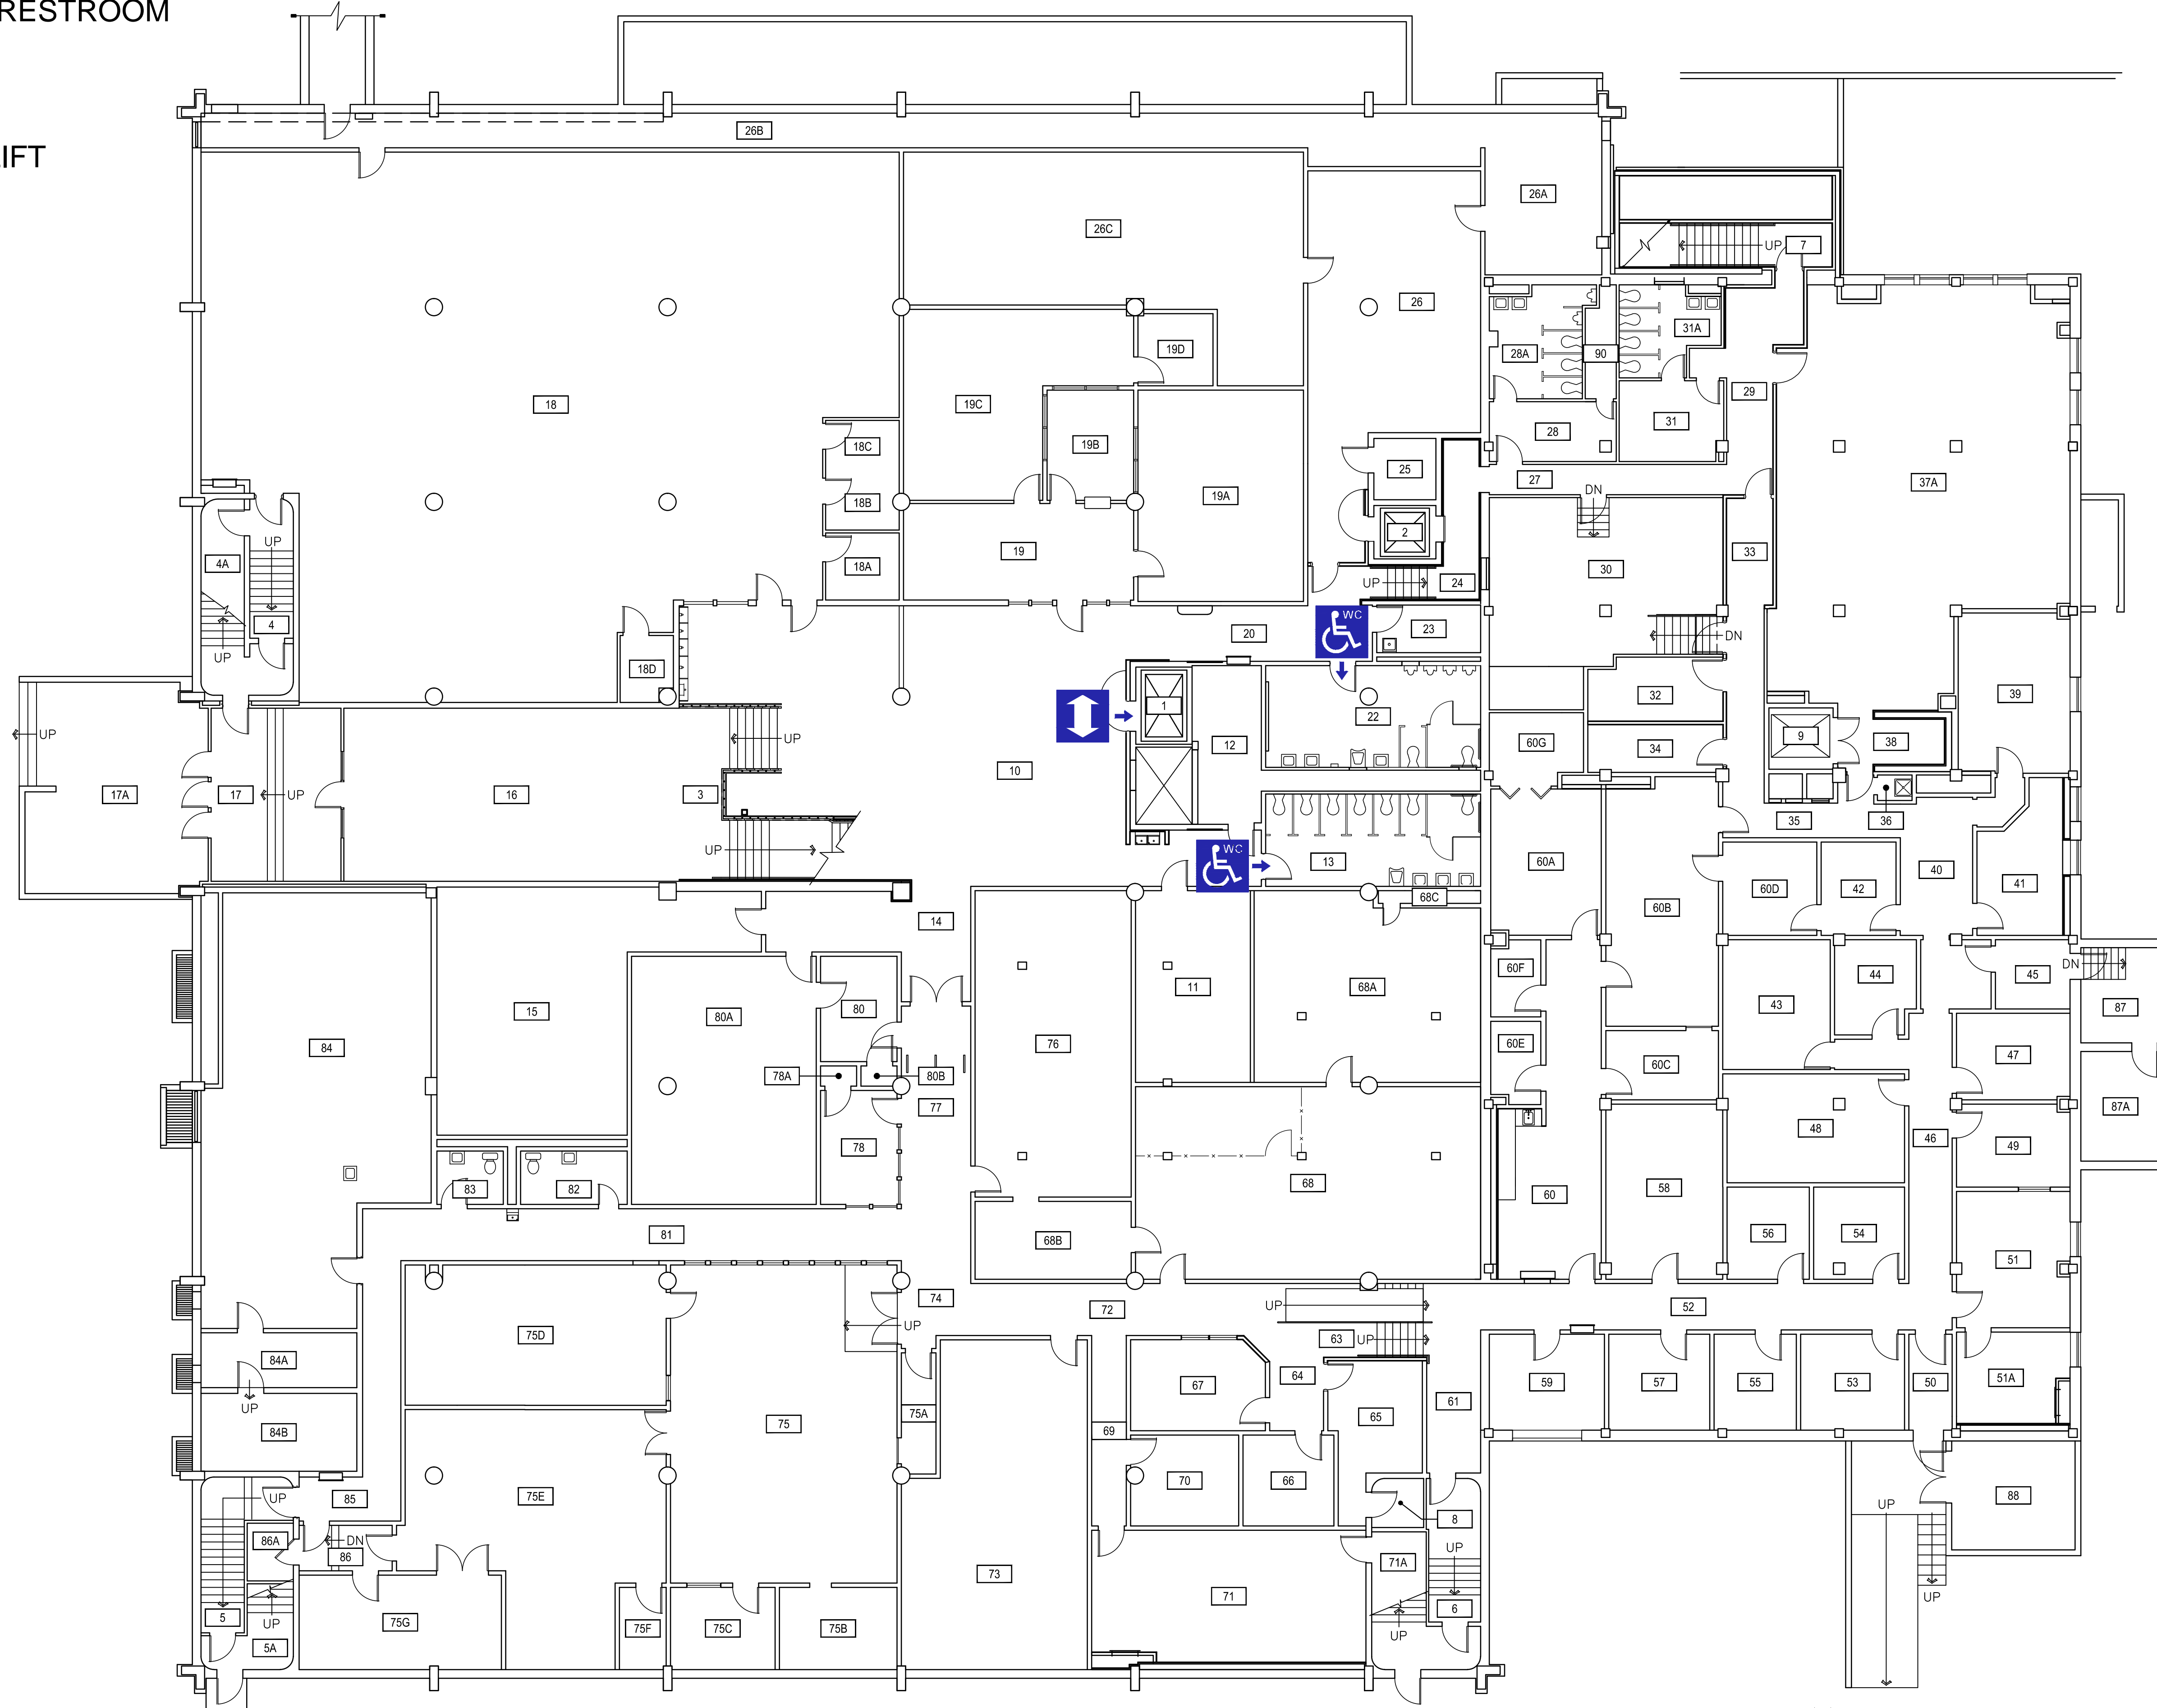

ACCESSIBLE RESTROOM

ELEVATOR / LIFT

RAMP

Renne Library - Basement Level

ACCESSIBLE ENTRANCE - POWERED

ELEVATOR / LIFT

RAMP

INFORMATION

AUTOMATED EXTERNAL
DEFIBRILLATOR (A.E.D.)

Renne Library - First Level

ACCESSIBLE RESTROOM

ELEVATOR / LIFT

Renne Library - Second Level

ACCESSIBLE RESTROOM

ELEVATOR / LIFT

RAMP

Renne Library - Third Level

ELEVATOR / LIFT

Renne Library - Fourth Level