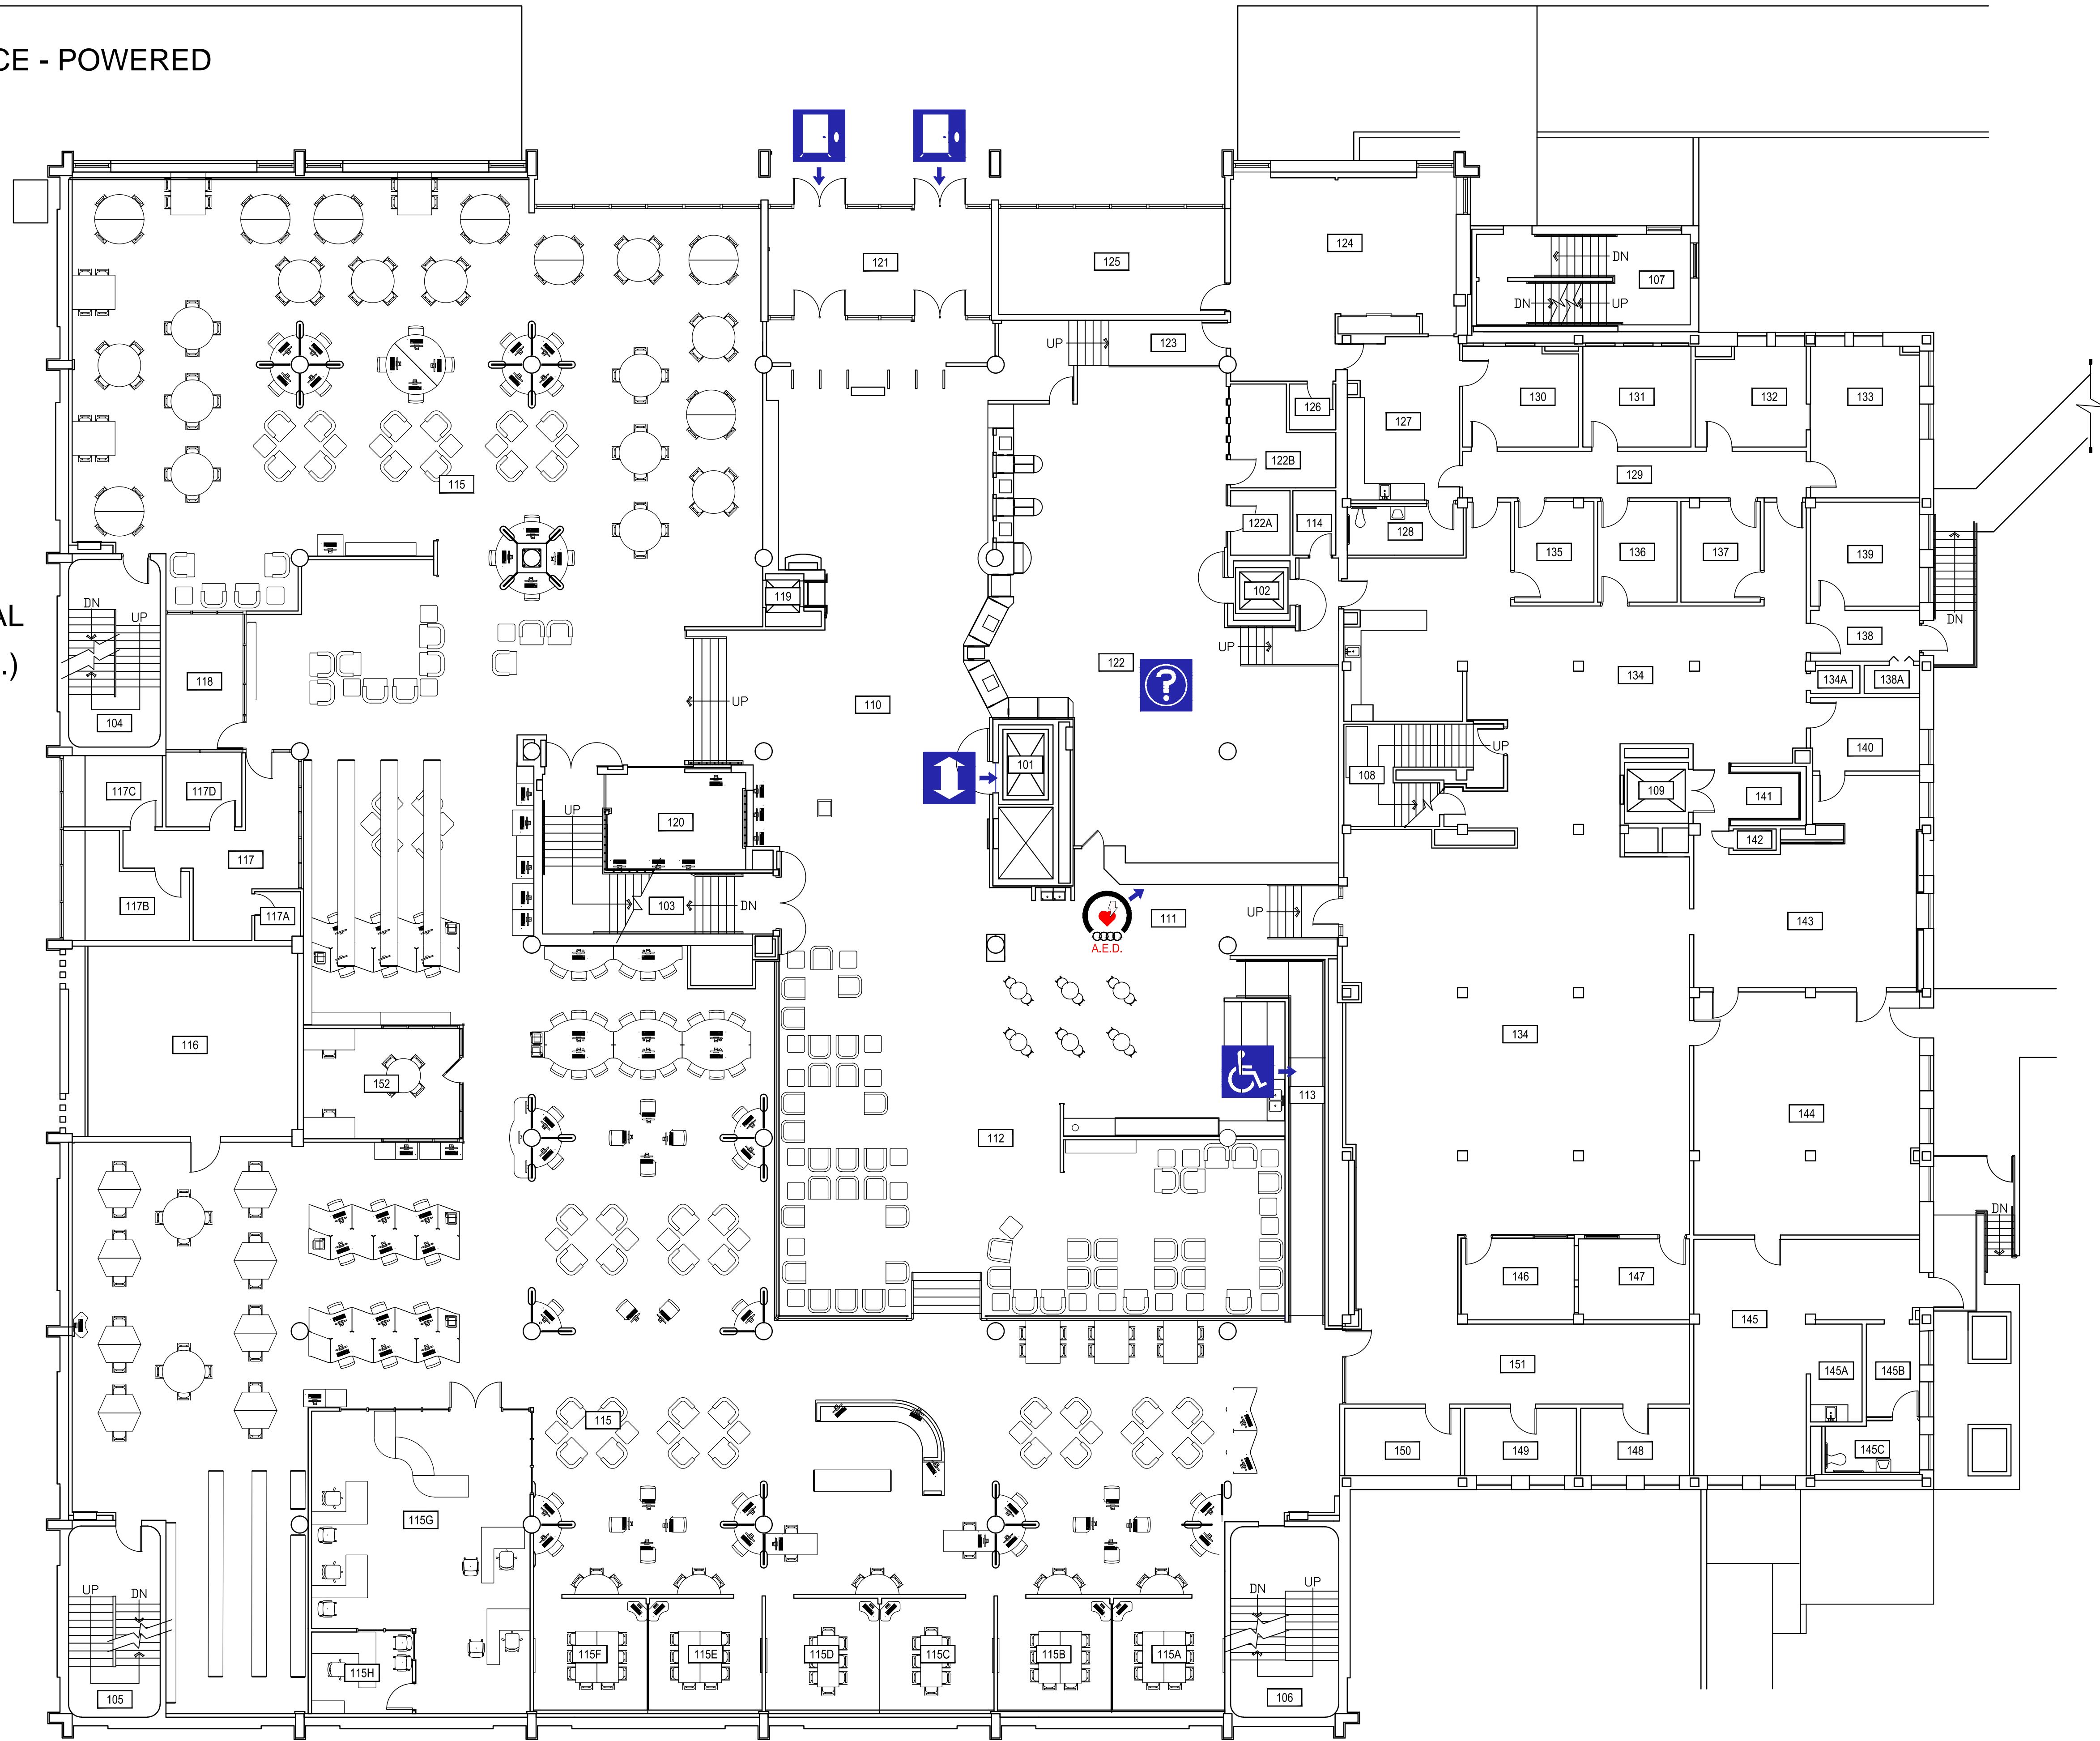

ACCESSIBLE RESTROOM

ELEVATOR / LIFT

RAMP

Renne Library - Basement Level

ACCESSIBLE ENTRANCE - POWERED

ELEVATOR / LIFT

RAMP

INFORMATION

AUTOMATED EXTERNAL
DEFIBRILLATOR (A.E.D.)

Renne Library - First Level

ACCESSIBLE RESTROOM

ELEVATOR / LIFT

Renne Library - Second Level

ACCESSIBLE RESTROOM

ELEVATOR / LIFT

RAMP

Renne Library - Third Level

ELEVATOR / LIFT

Renne Library - Fourth Level