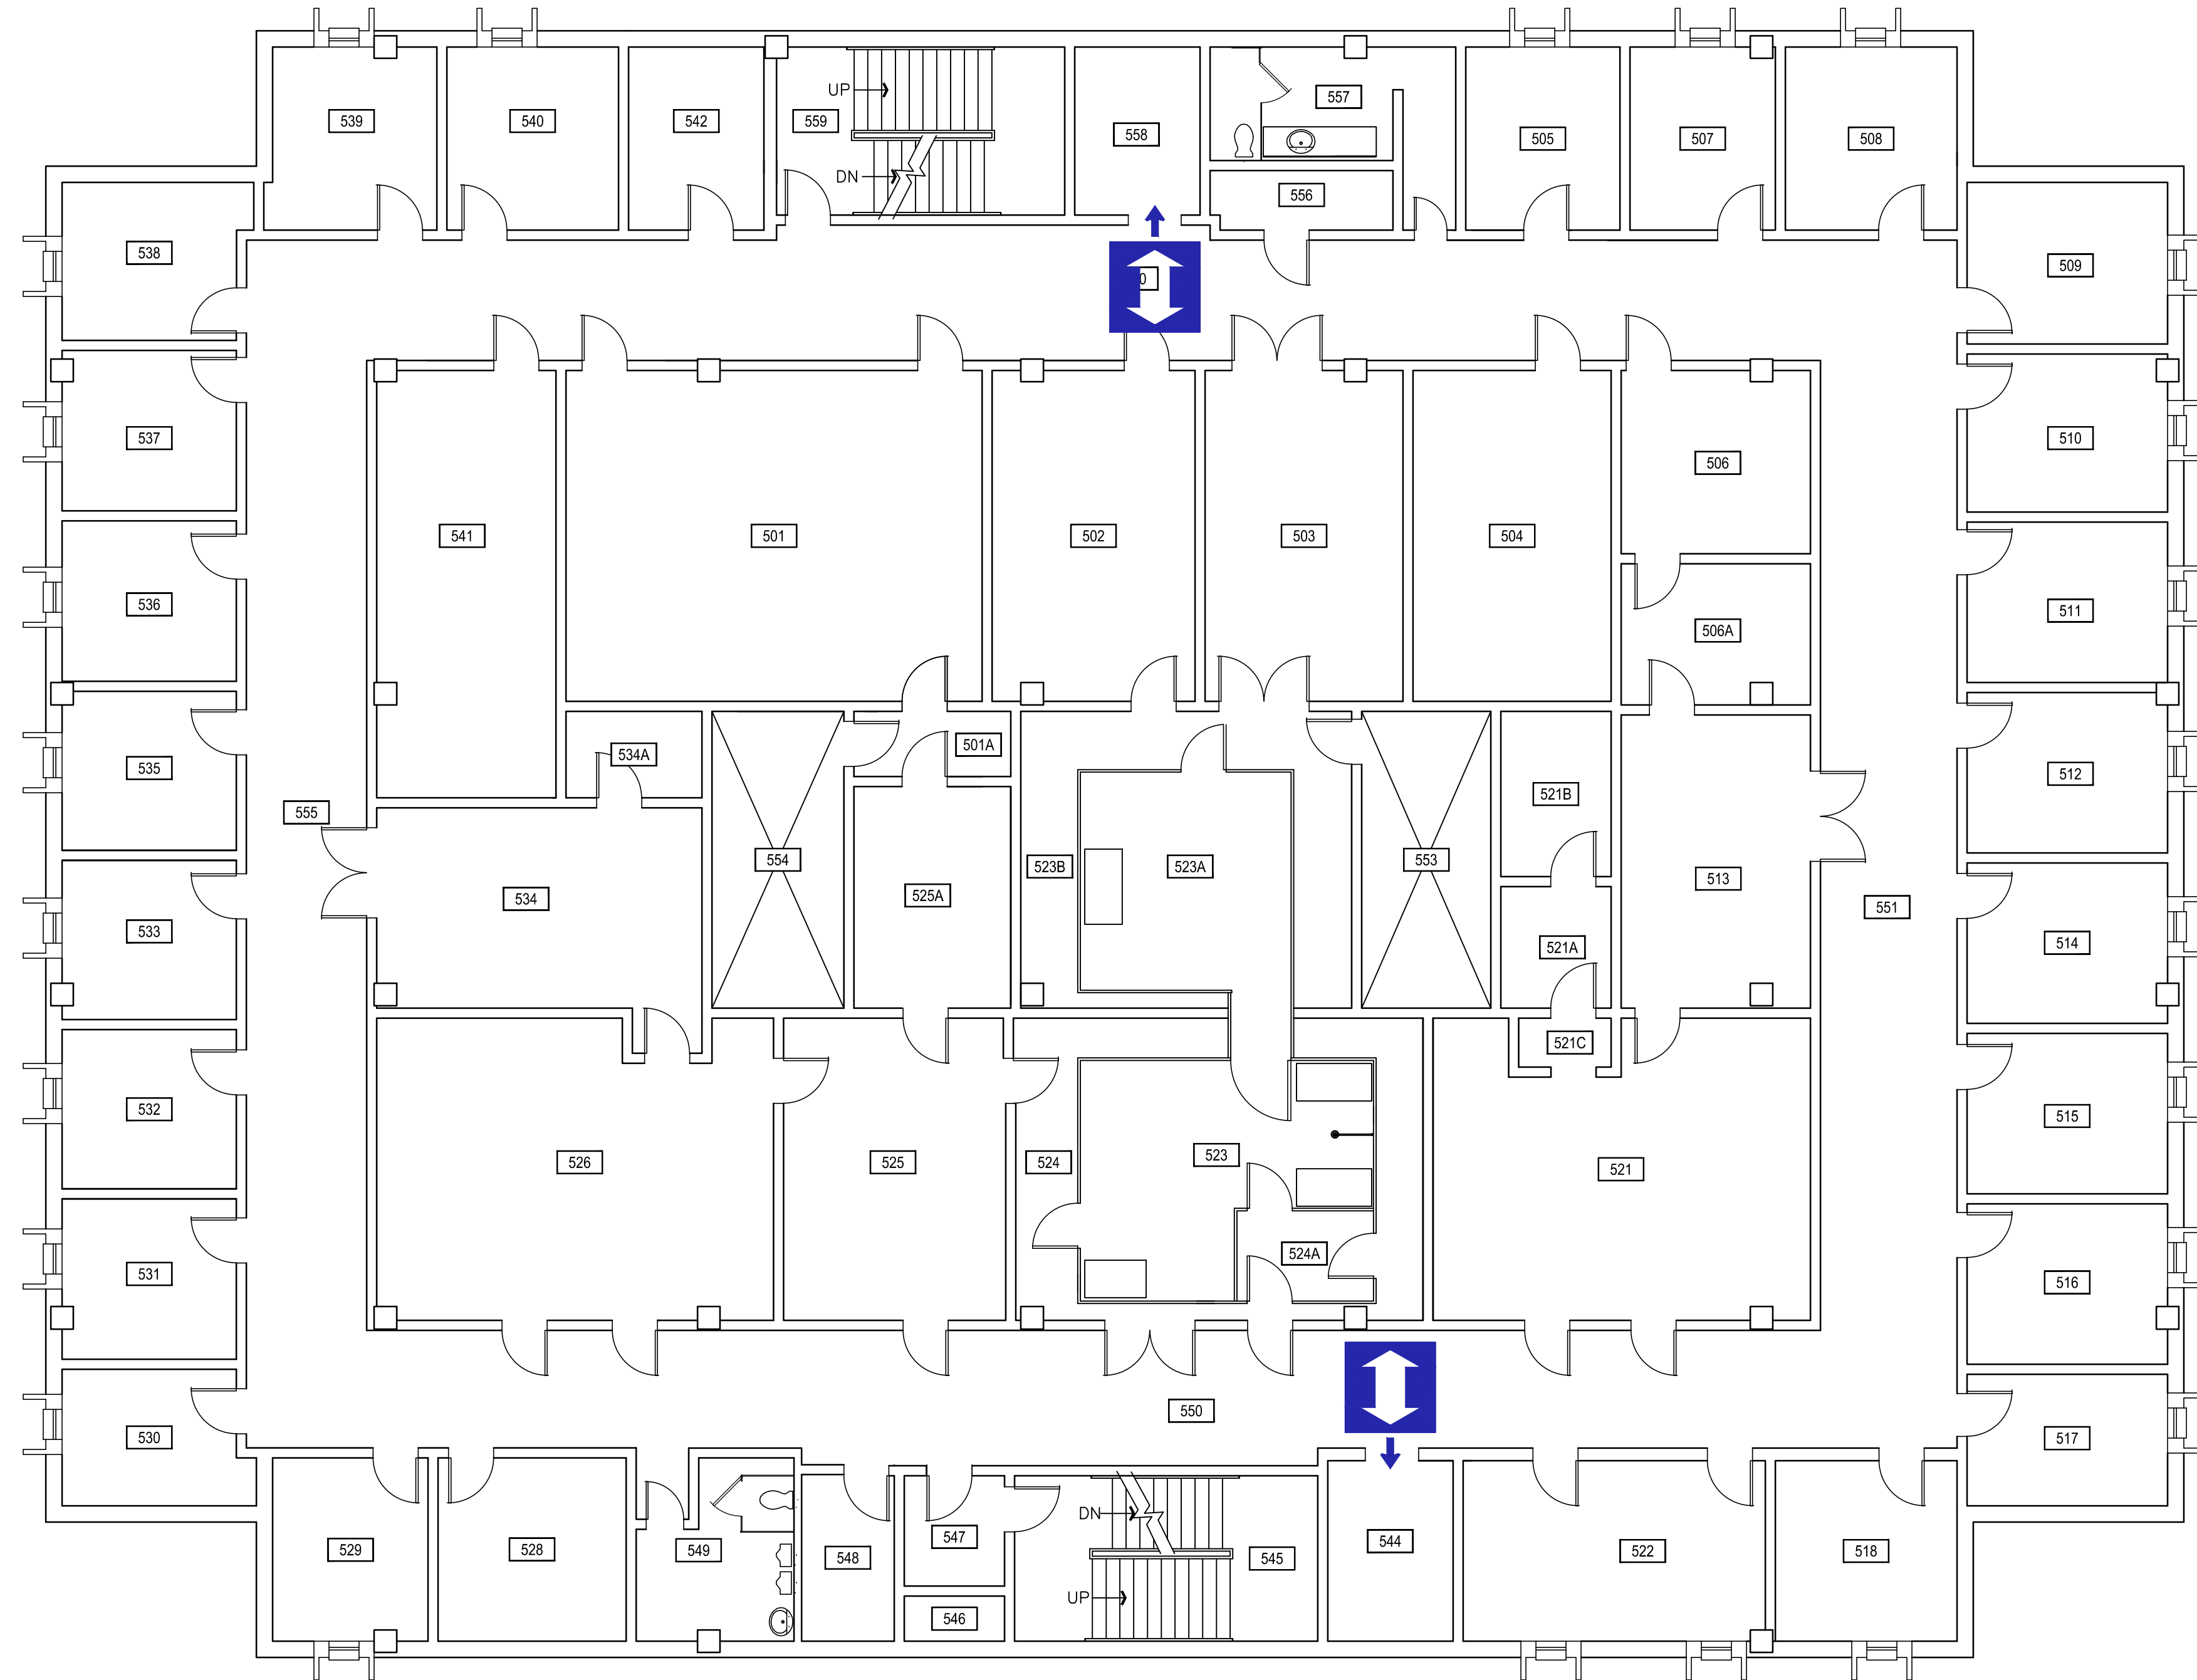

ACCESSIBLE ENTRANCE - POWERED

ACCESSIBLE ENTRANCE

ELEVATOR / LIFT

Cobleigh Hall - First Level

ACCESSIBLE RESTROOM
(MEN'S RESTROOM ONLY)

ELEVATOR / LIFT

Cobleigh Hall - Second Level

ELEVATOR / LIFT

Cobleigh Hall - Third Level

ELEVATOR / LIFT

Cobleigh Hall - Fourth Level

ELEVATOR / LIFT

Cobleigh Hall - Fifth Level

ELEVATOR / LIFT

Cobleigh Hall - Sixth Level