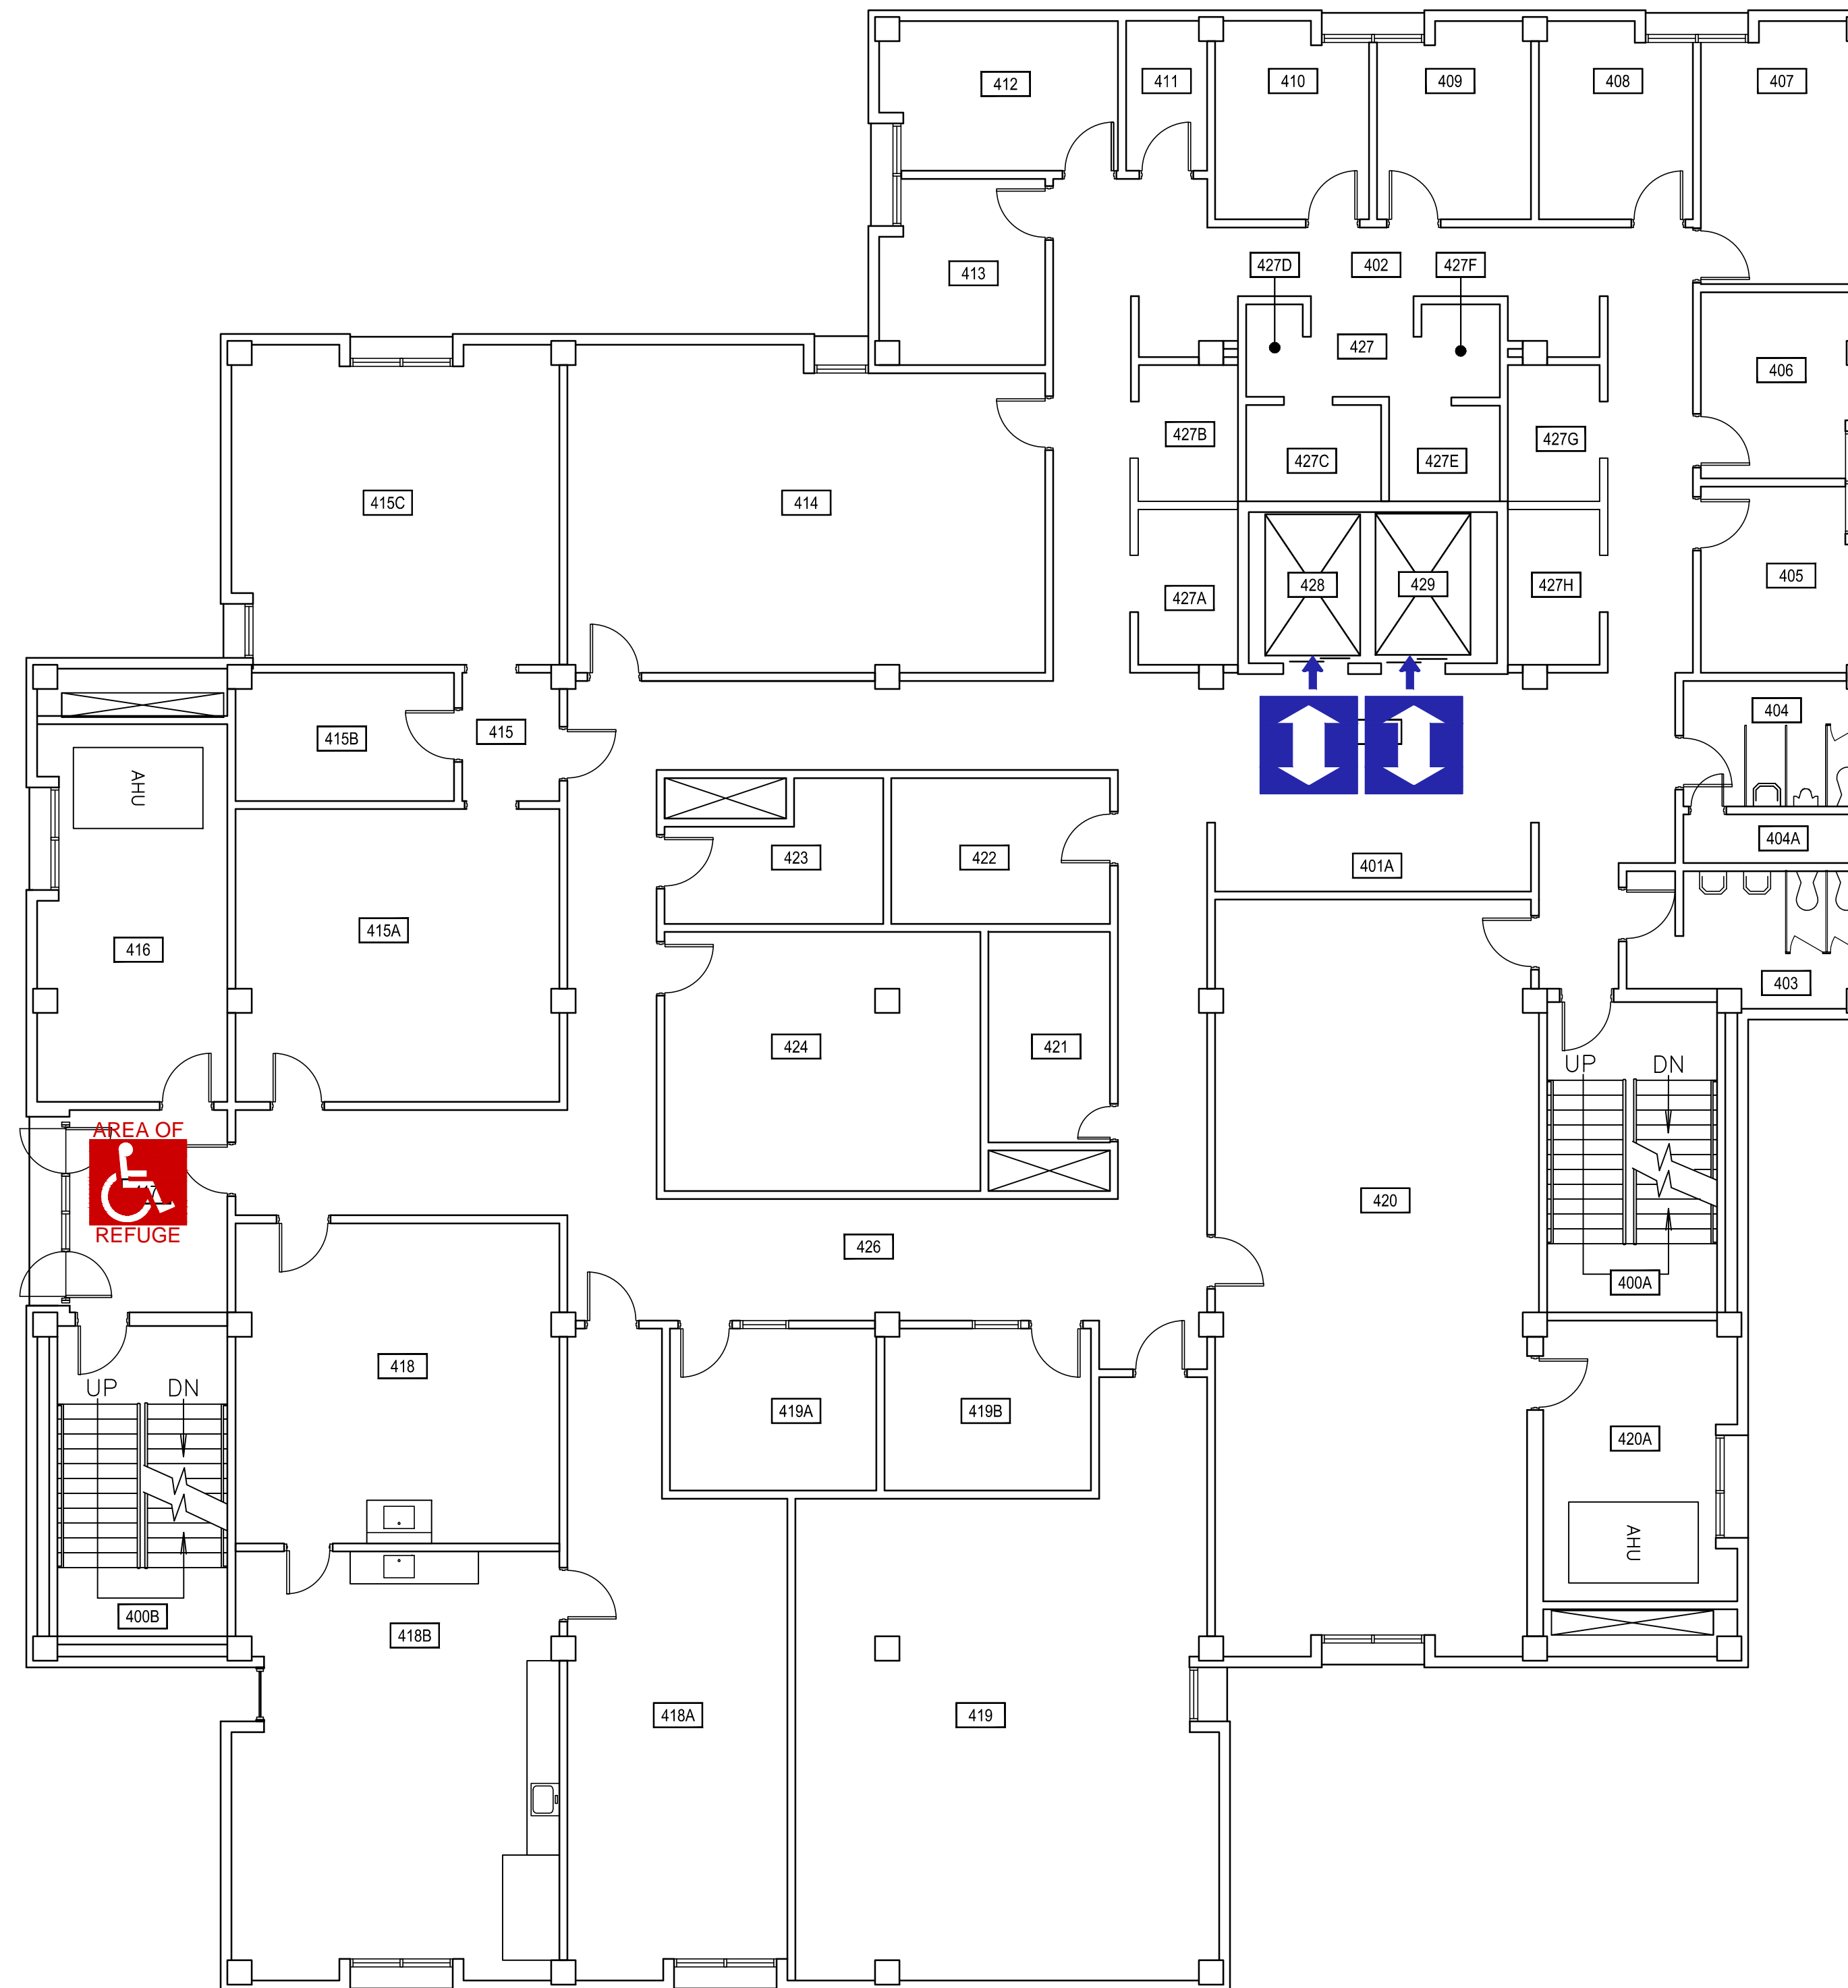

# Leon Johnson Hall - First Level

ACCESSIBLE RESTROOM

ACCESSIBLE ENTRANCE

ELEVATOR / LIFT

AREA OF REFUGE

Leon Johnson Hall - Second Level

ACCESSIBLE ENTRANCE - POWERED

ACCESSIBLE ENTRANCE

ELEVATOR / LIFT

AREA OF REFUGE

AUTOMATED EXTERNAL DEFIBRILLATOR (A.E.D.)

Leon Johnson Hall - Third Level

ELEVATOR / LIFT

AREA OF REFUGE

Leon Johnson Hall - Fourth Level

ELEVATOR / LIFT

# Leon Johnson Hall - Fifth Level

ACCESSIBLE RESTROOM

ELEVATOR / LIFT

AREA OF REFUGE