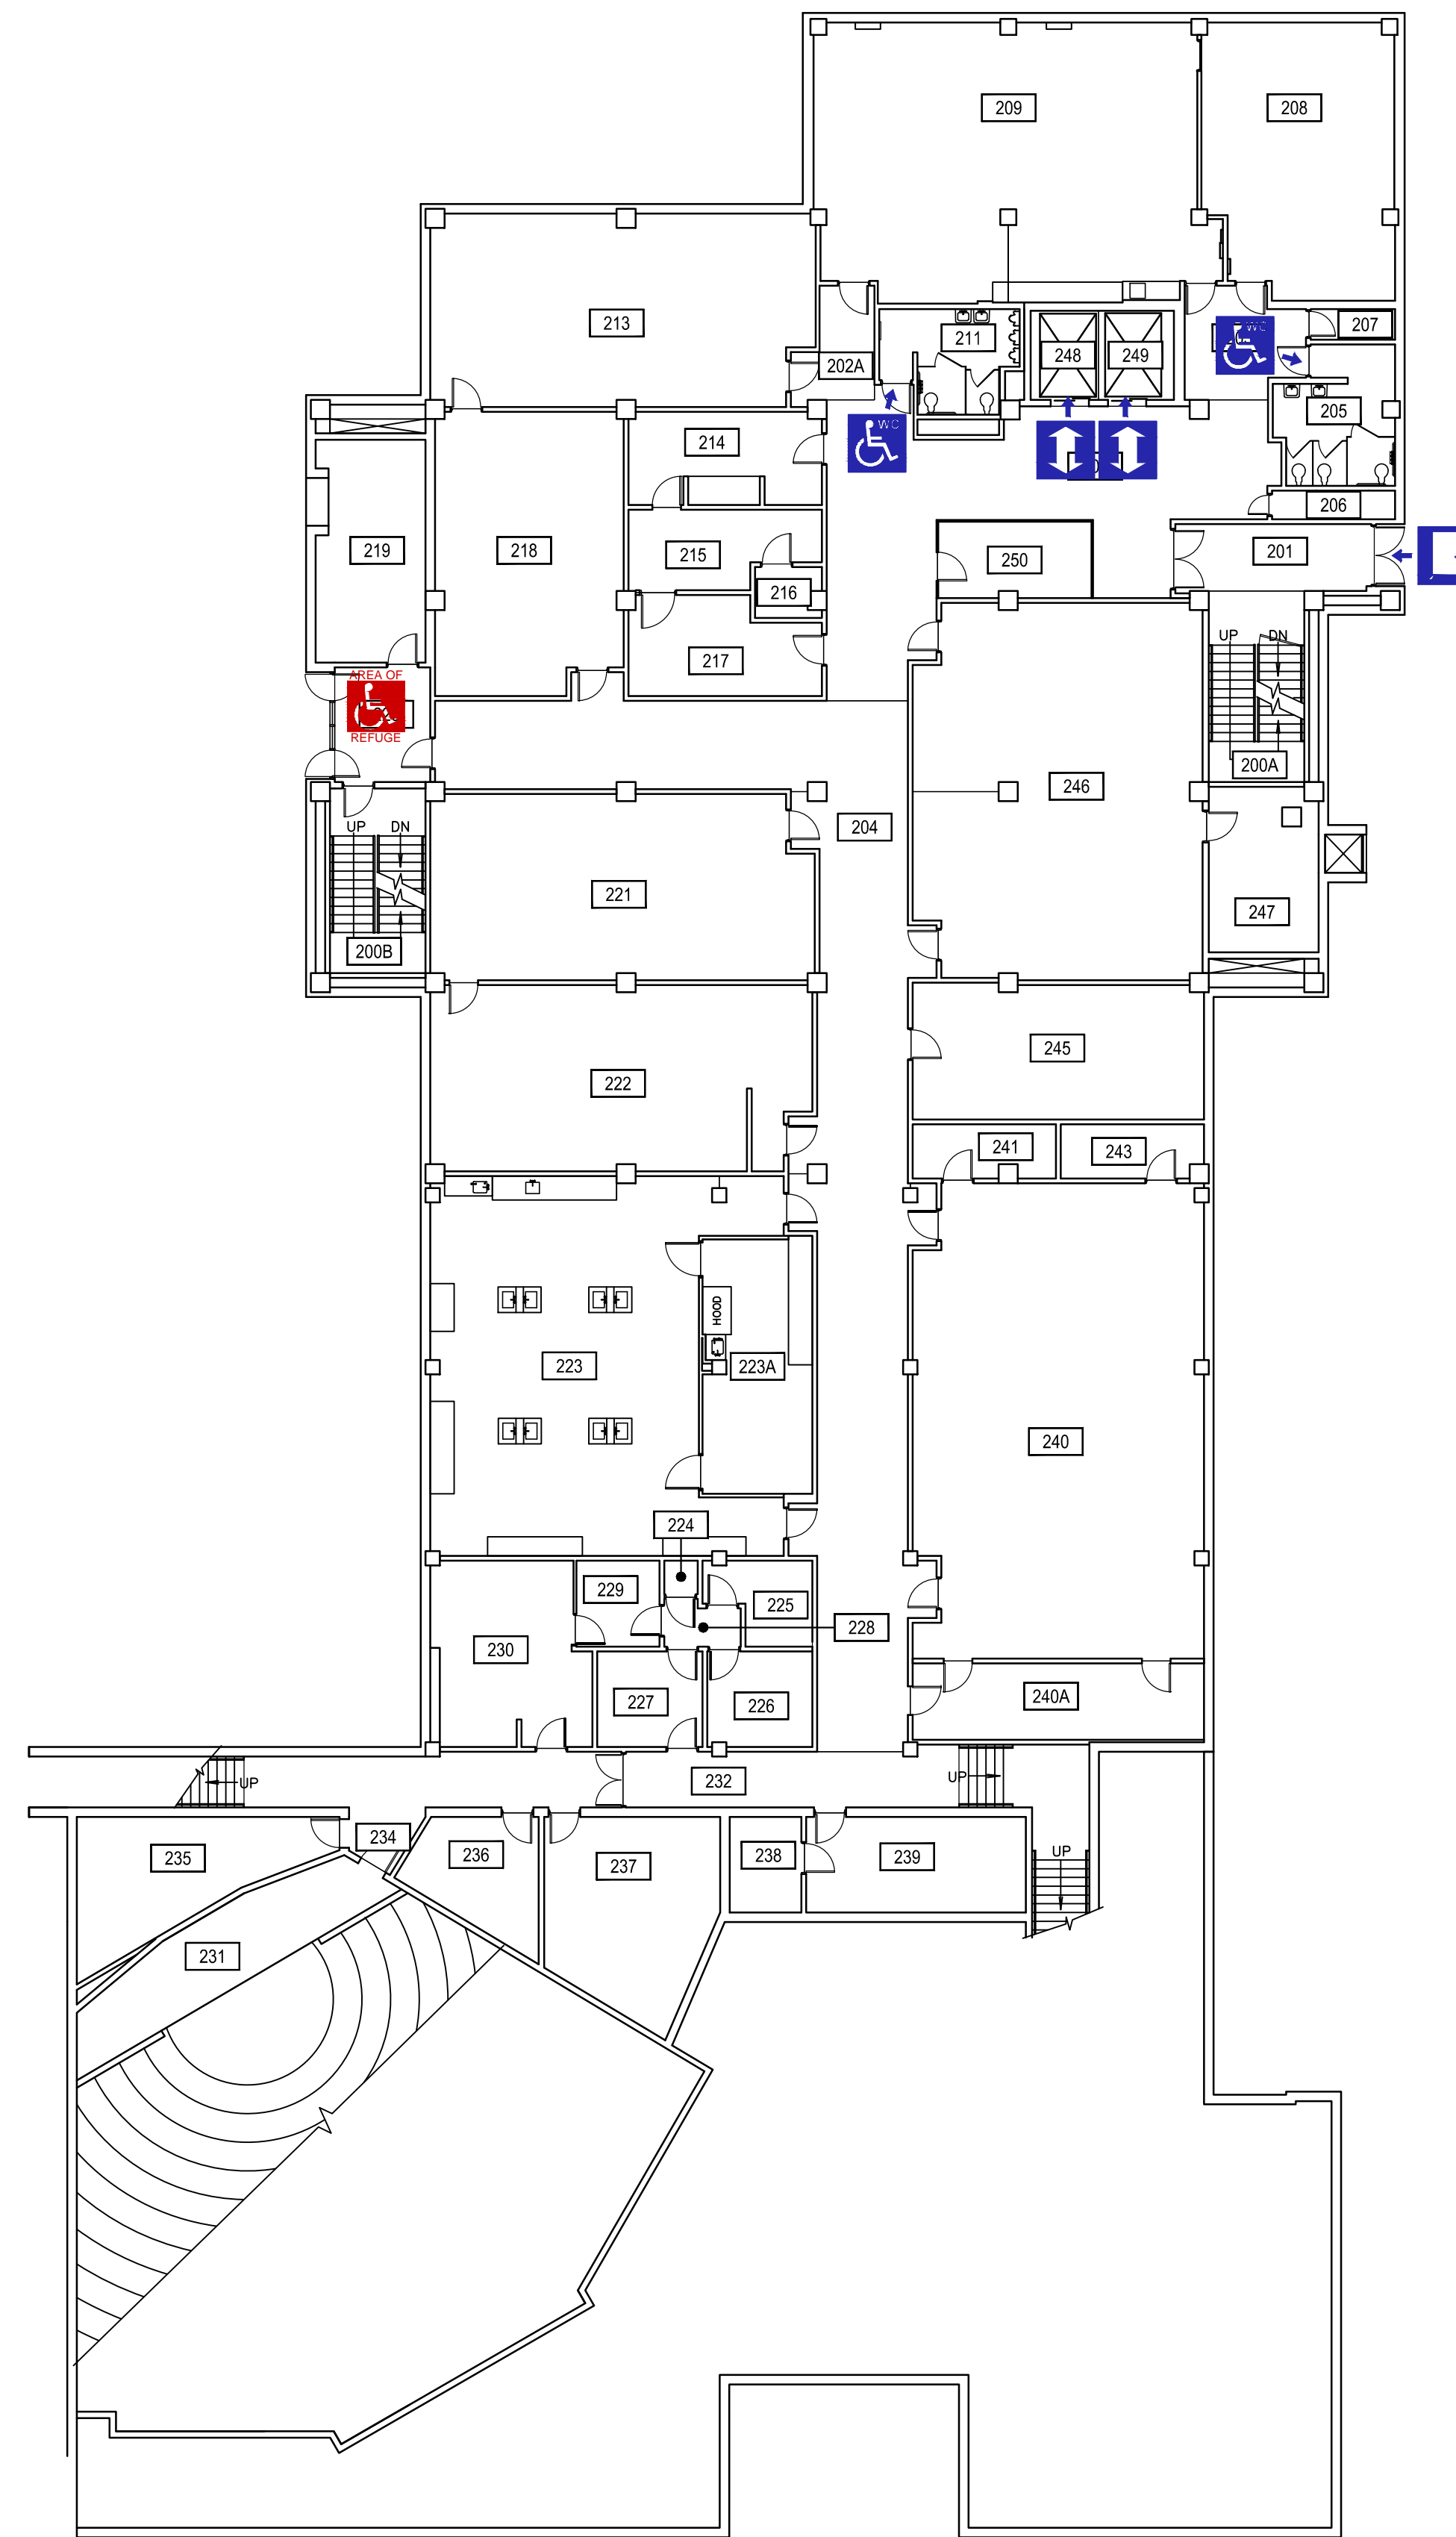

ACCESSIBLE ENTRANCE - POWERED

ELEVATOR / LIFT

# Leon Johnson Hall - First Level

ACCESSIBLE RESTROOM

ACCESSIBLE ENTRANCE

ELEVATOR / LIFT

AREA OF REFUGE

Leon Johnson Hall - Second Level

ACCESSIBLE ENTRANCE - POWERED

ACCESSIBLE ENTRANCE

ELEVATOR / LIFT

AREA OF REFUGE

AUTOMATED EXTERNAL DEFIBRILLATOR (A.E.D.)

Leon Johnson Hall - Third Level

ELEVATOR / LIFT

AREA OF REFUGE

Leon Johnson Hall - Fourth Level

ELEVATOR / LIFT

# Leon Johnson Hall - Fifth Level

ACCESSIBLE RESTROOM

ELEVATOR / LIFT

AREA OF REFUGE