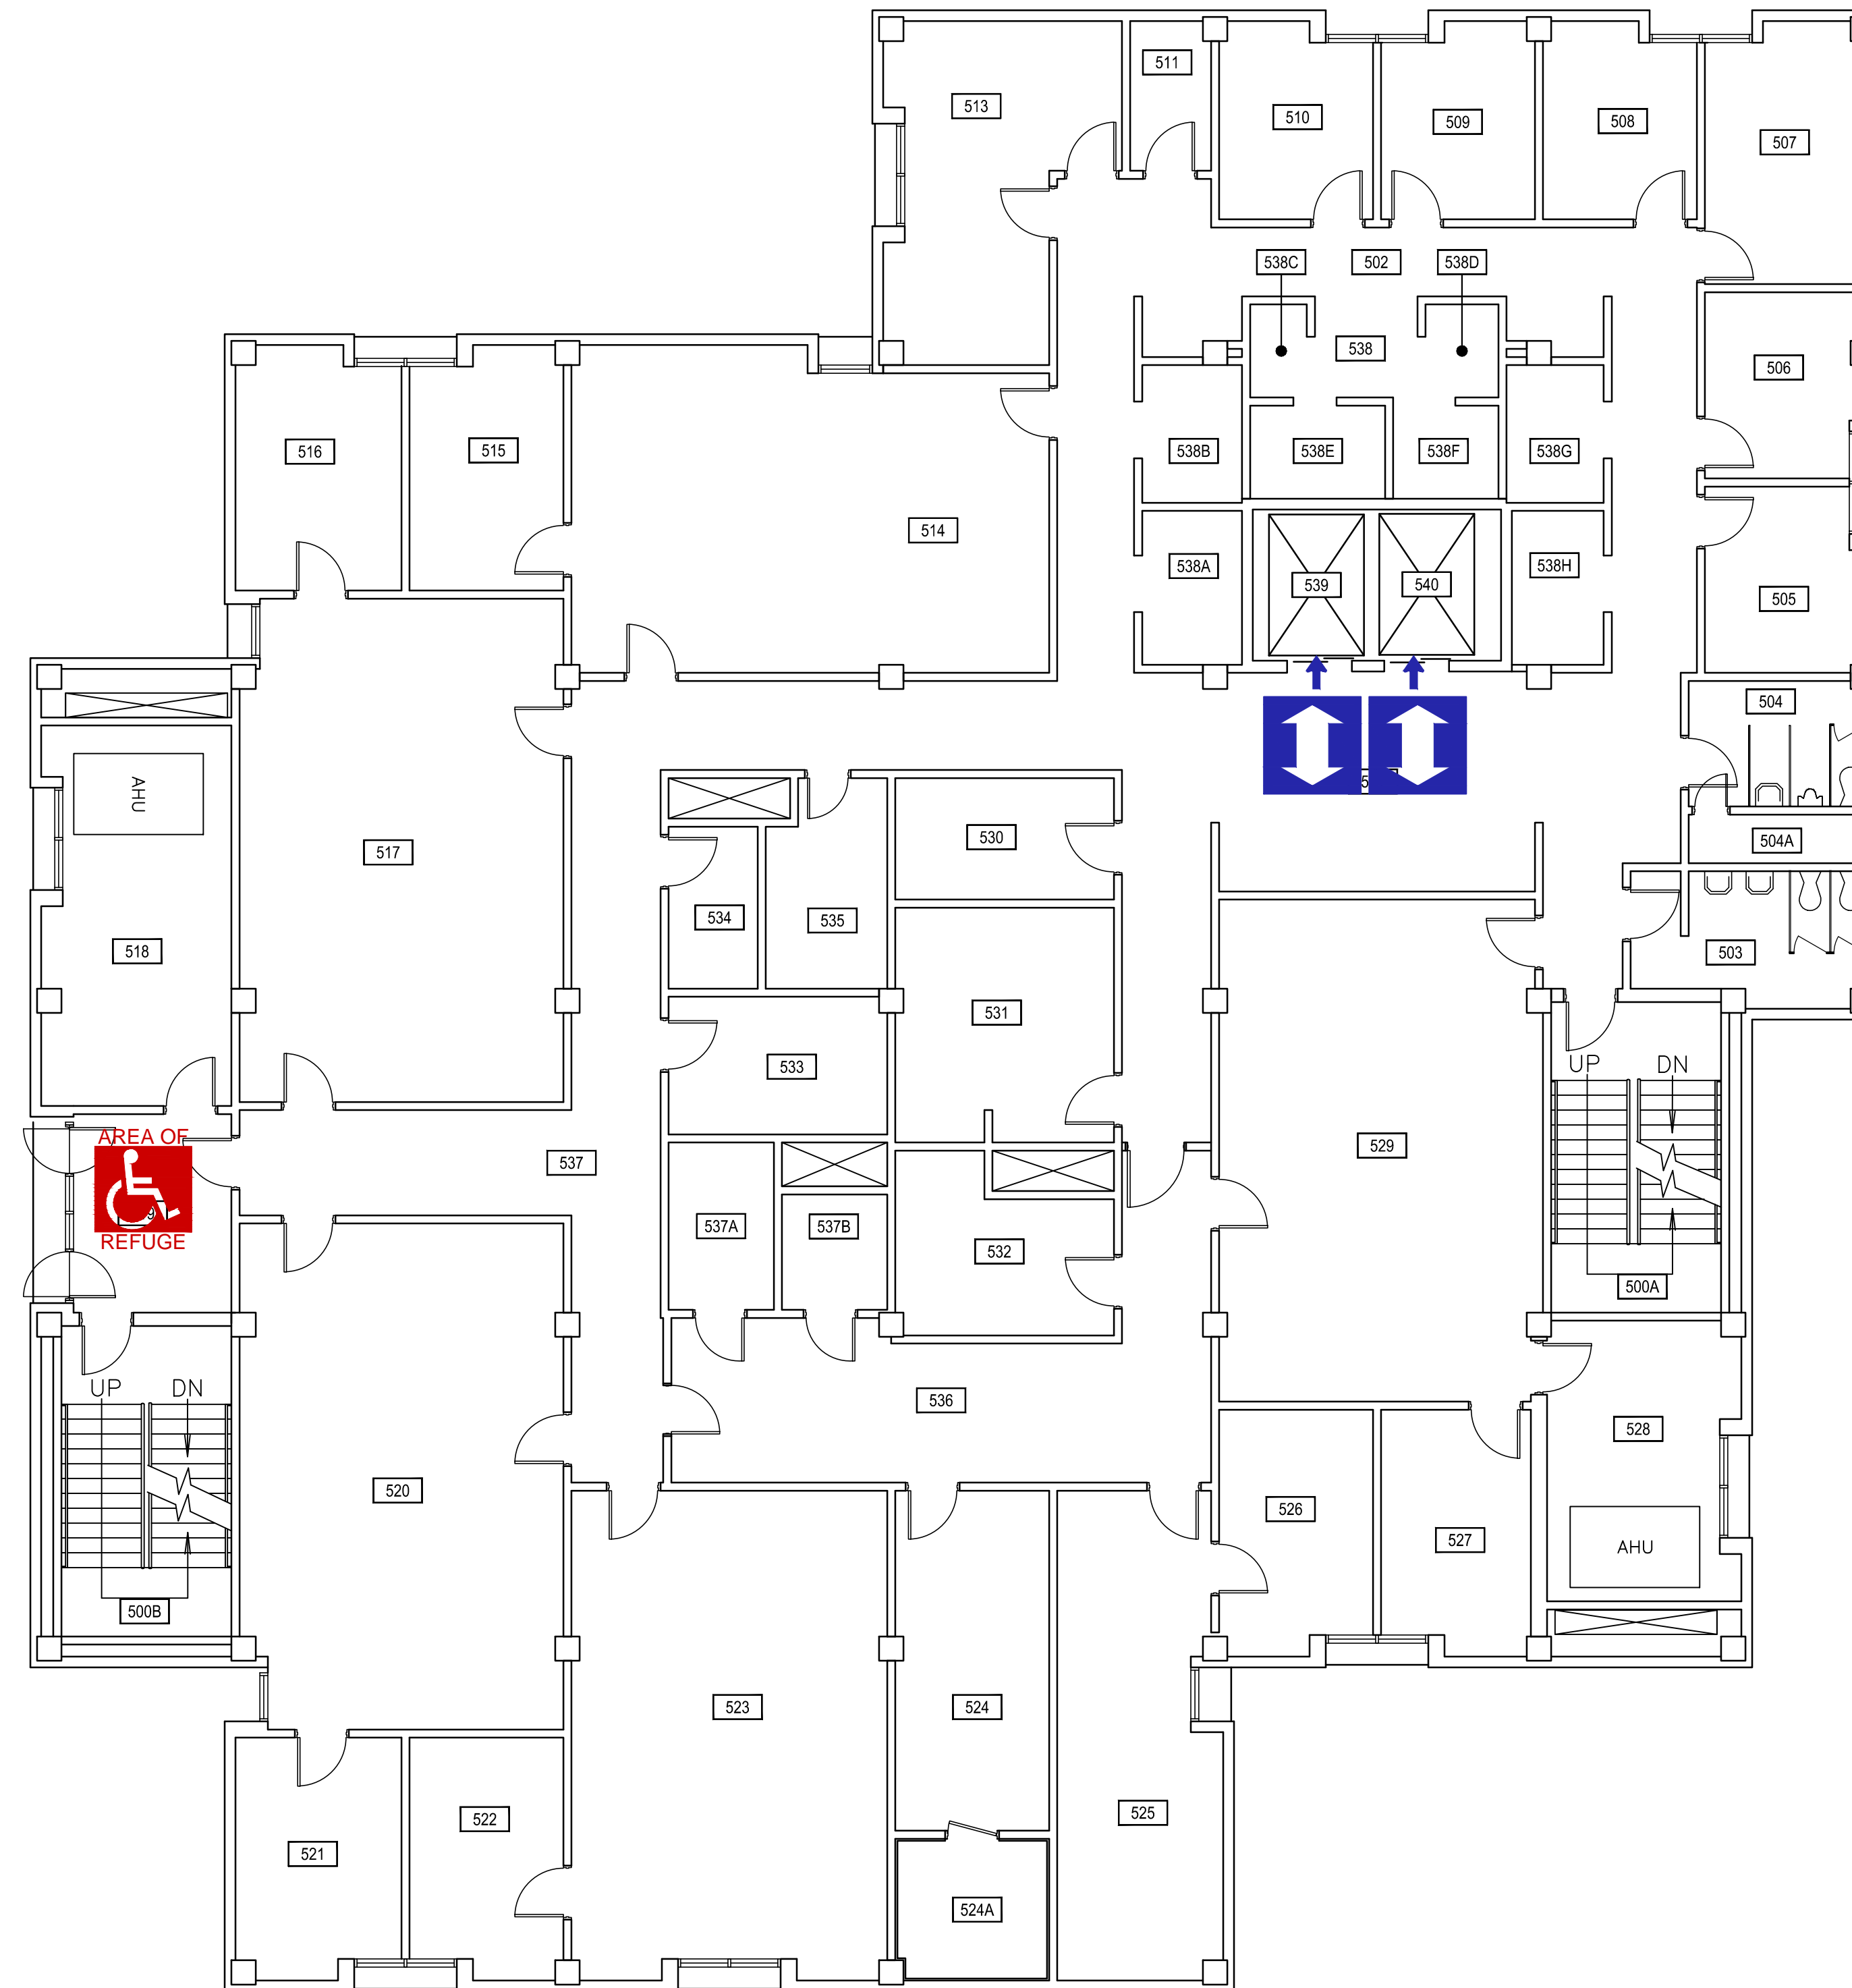

# Leon Johnson Hall - First Level

ACCESSIBLE RESTROOM

ACCESSIBLE ENTRANCE

ELEVATOR / LIFT

AREA OF REFUGE

Leon Johnson Hall - Second Level

ACCESSIBLE ENTRANCE - POWERED

ACCESSIBLE ENTRANCE

ELEVATOR / LIFT

AREA OF REFUGE

AUTOMATED EXTERNAL DEFIBRILLATOR (A.E.D.)

Leon Johnson Hall - Third Level

ELEVATOR / LIFT

AREA OF REFUGE

Leon Johnson Hall - Fourth Level

ELEVATOR / LIFT

# Leon Johnson Hall - Fifth Level

ACCESSIBLE RESTROOM

ELEVATOR / LIFT

AREA OF REFUGE

# Leon Johnson Hall - Sixth Level

ELEVATOR / LIFT

AREA OF REFUGE