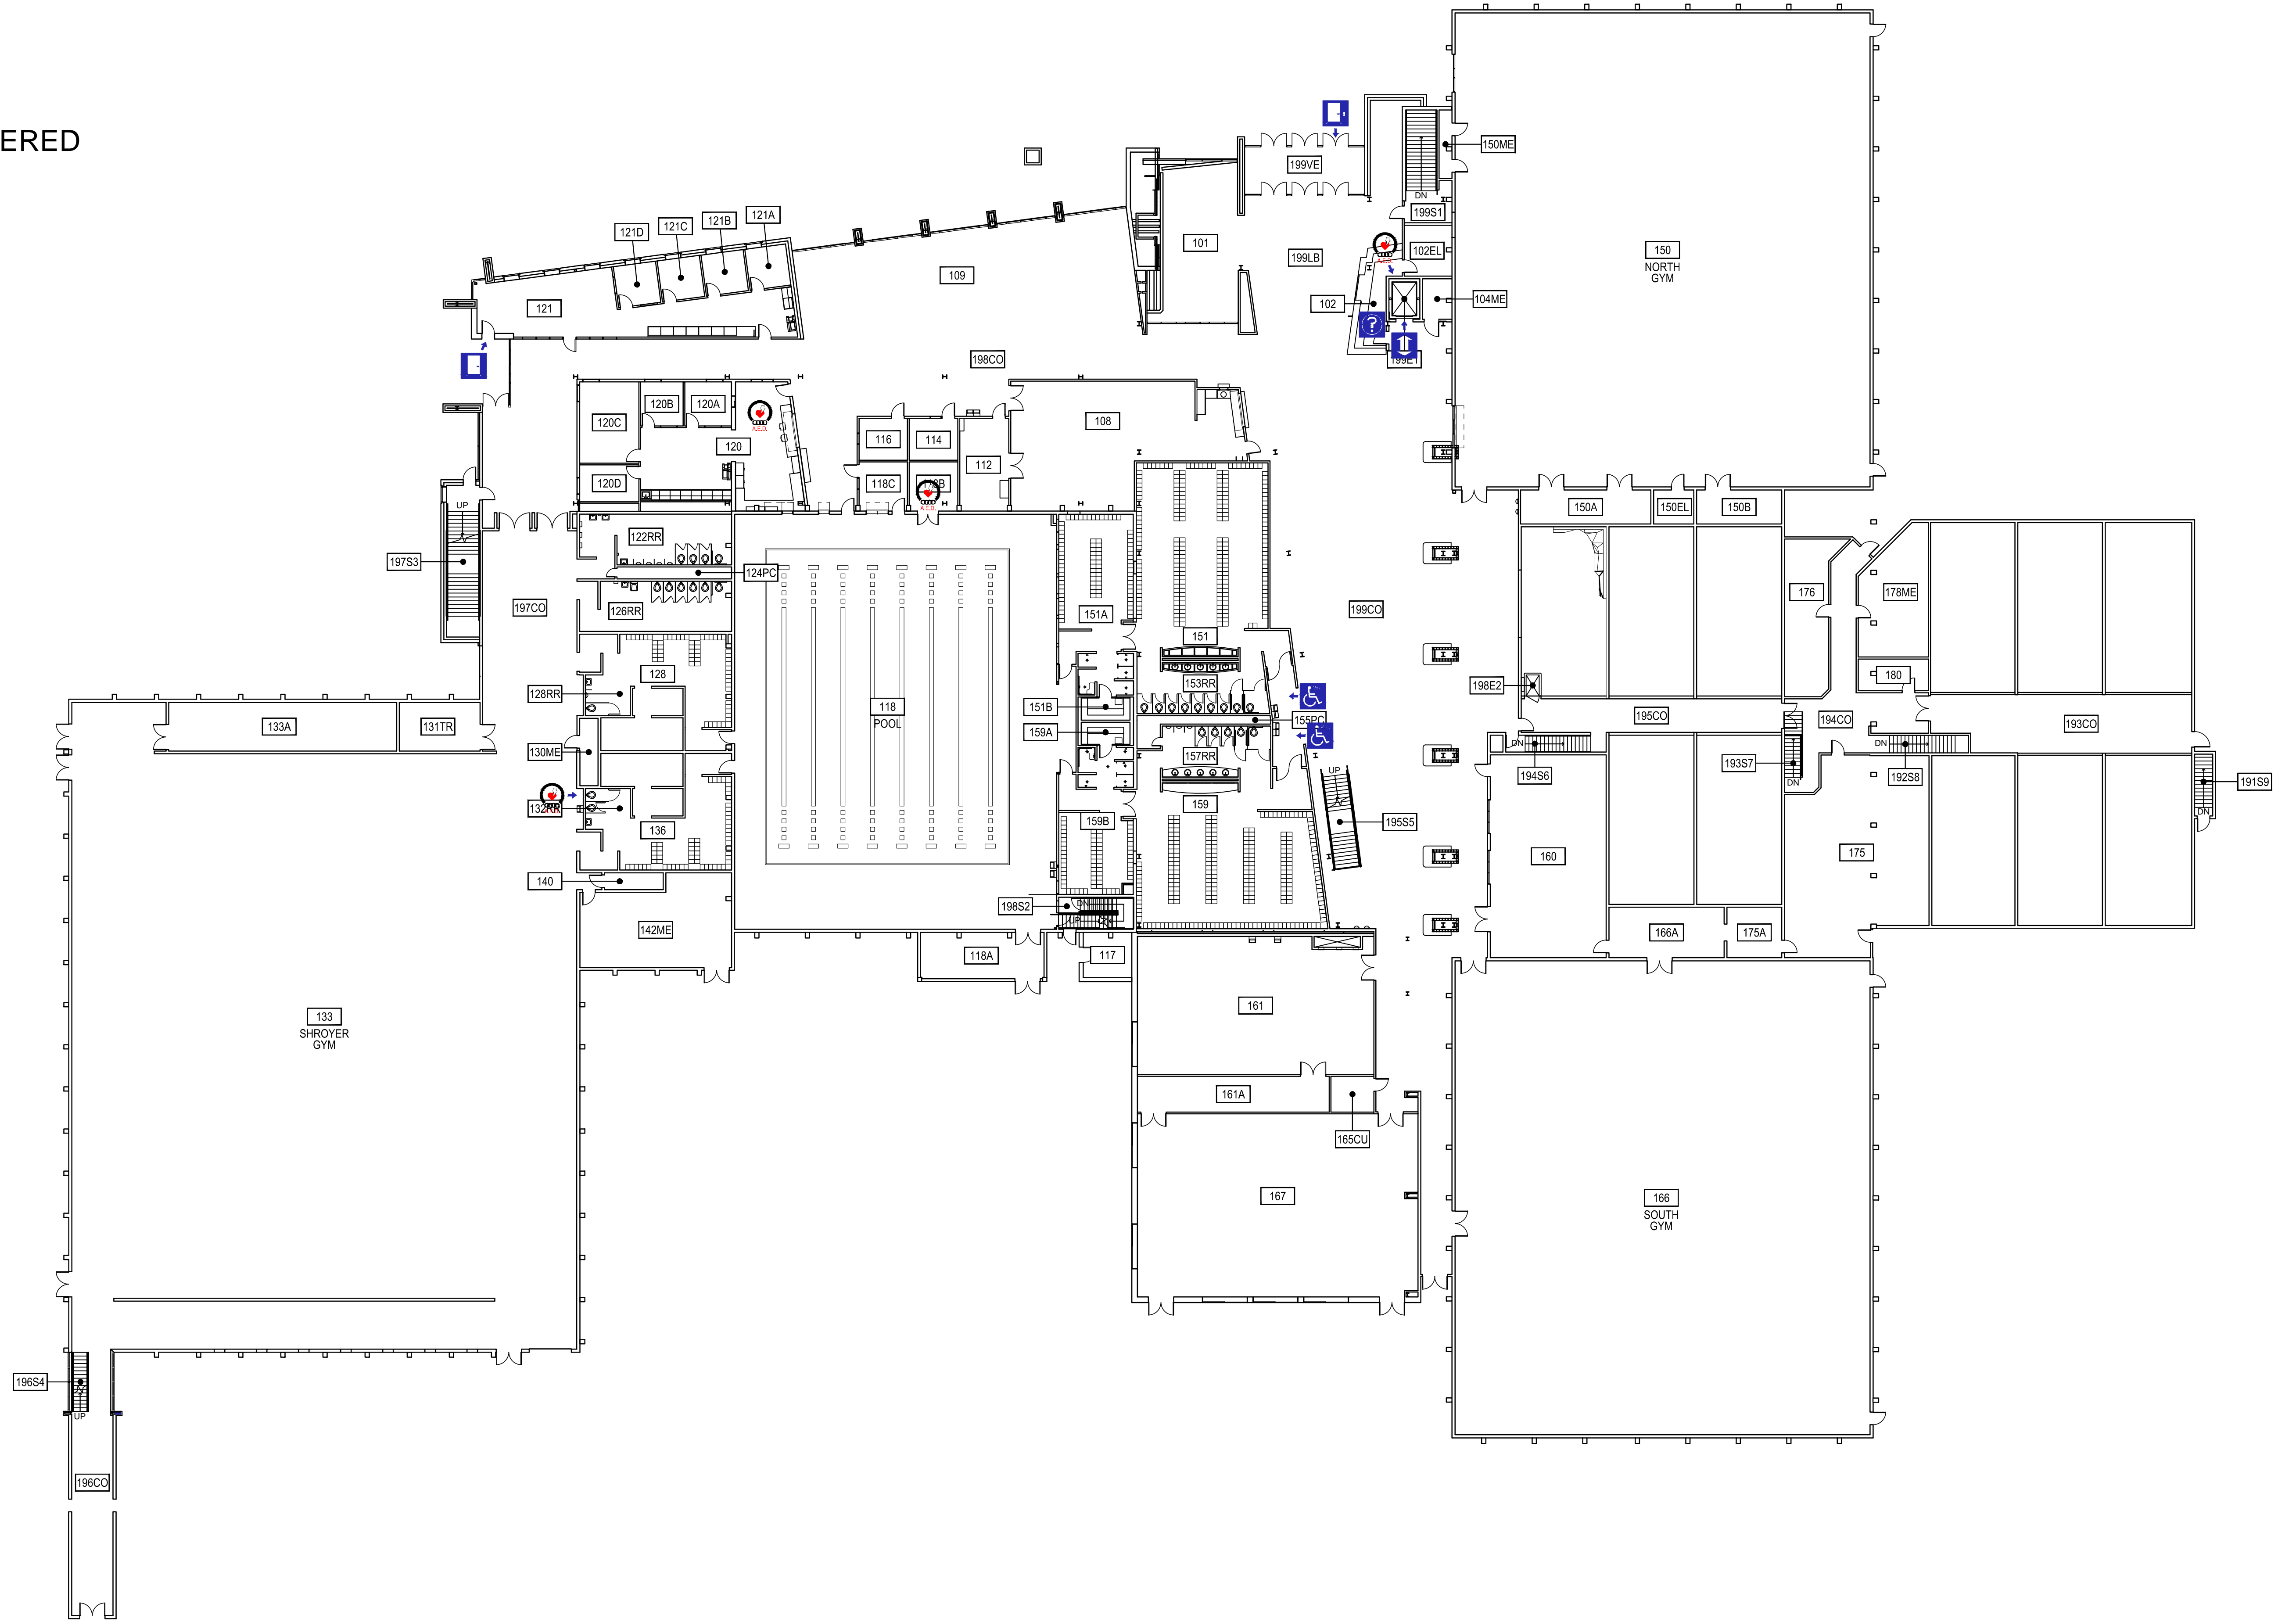

ACCESSIBLE RESTROOM

ACCESSIBLE ENTRANCE - POWERED

ACCESSIBLE ENTRANCE

ELEVATOR / LIFT

INFORMATION

AUTOMATED EXTERNAL
DEFIBRILLATOR (A.E.D.)

Marga Hosaeus Fitness Center - First Level

ACCESSIBLE RESTROOM

ELEVATOR / LIFT

AUTOMATED EXTERNAL
DEFIBRILLATOR (A.E.D.)

Marga Hosaeus Fitness Center - Second Level