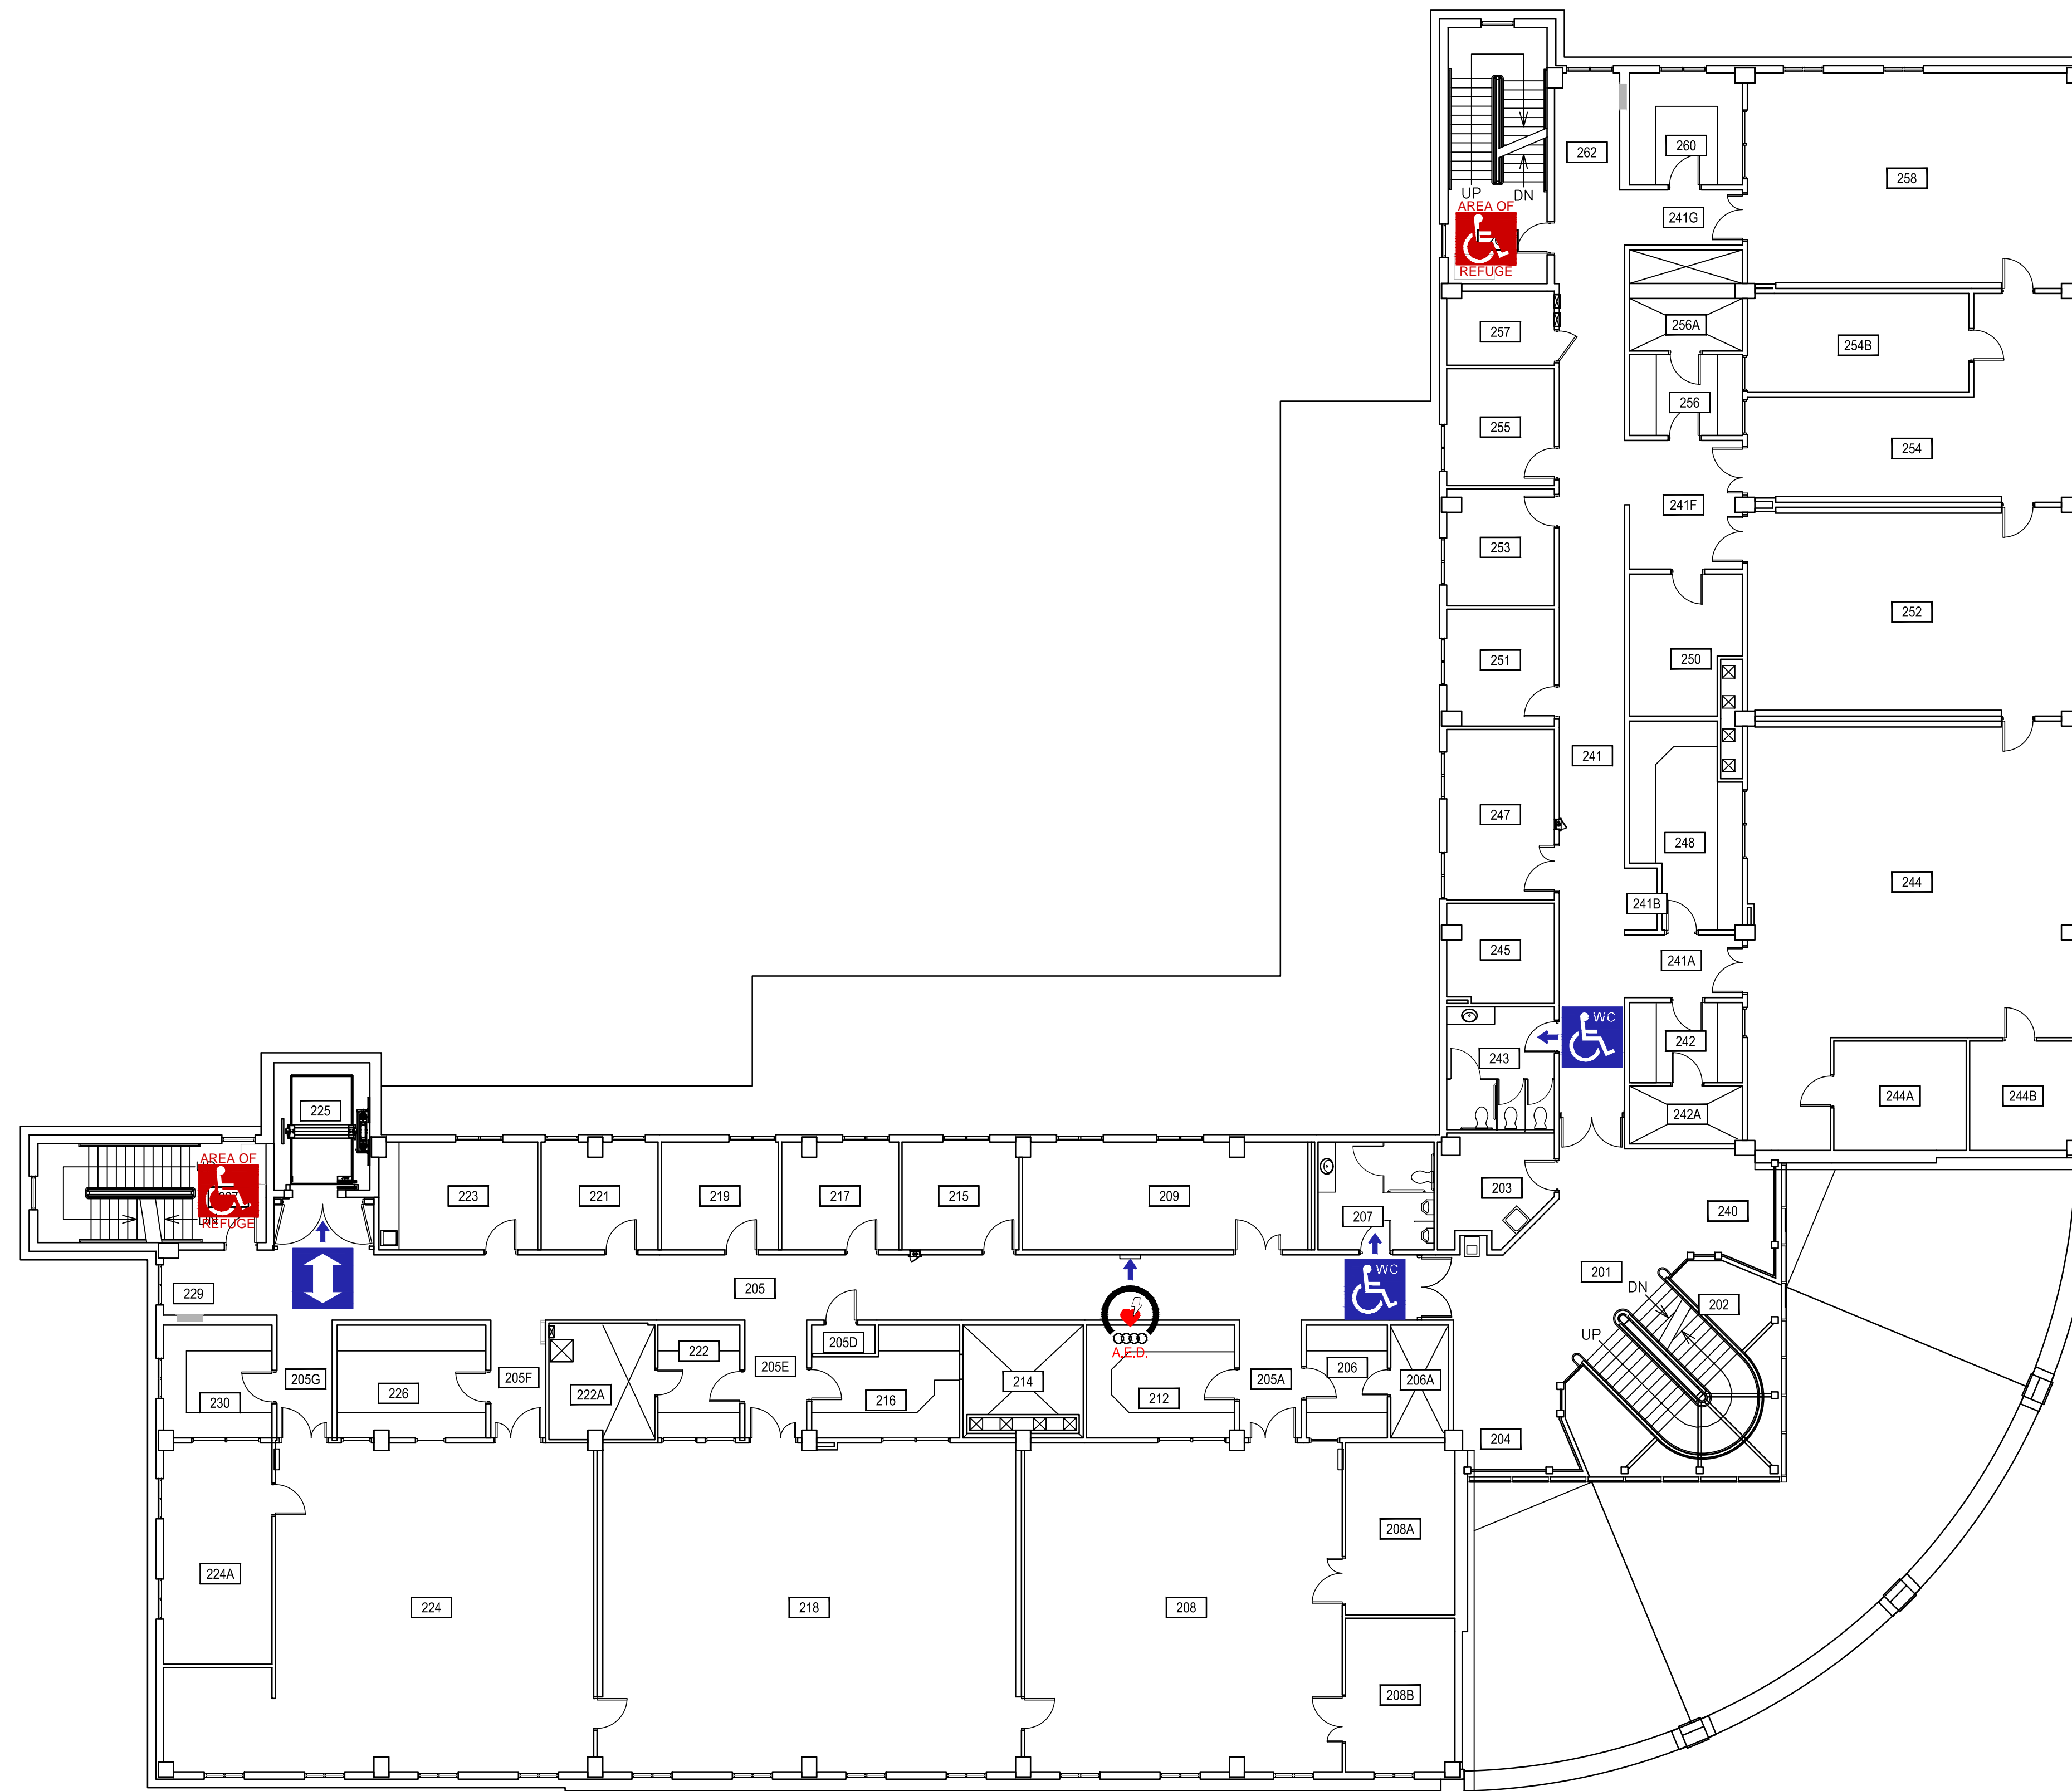

ACCESSIBLE RESTROOM

ACCESSIBLE ENTRANCE
POWERED

ELEVATOR / LIFT

AUTOMATED EXTERNAL
DEFIBRILLATOR (A.E.D.)

Chemistry Biochemistry Building - Basement Level

- 
ACCESSIBLE RESTROOM
- 
ACCESSIBLE ENTRANCE - POWERED
- 
ELEVATOR / LIFT
- 
AREA OF REFUGE
- 
AUTOMATED EXTERNAL DEFIBRILLATOR (A.E.D.)

Chemistry Biochemistry Building - First Level

ACCESSIBLE RESTROOM

ELEVATOR / LIFT

AREA OF REFUGE

AUTOMATED EXTERNAL DEFIBRILLATOR (A.E.D.)

Chemistry Biochemistry Building - Second Level

 ACCESSIBLE RESTROOM