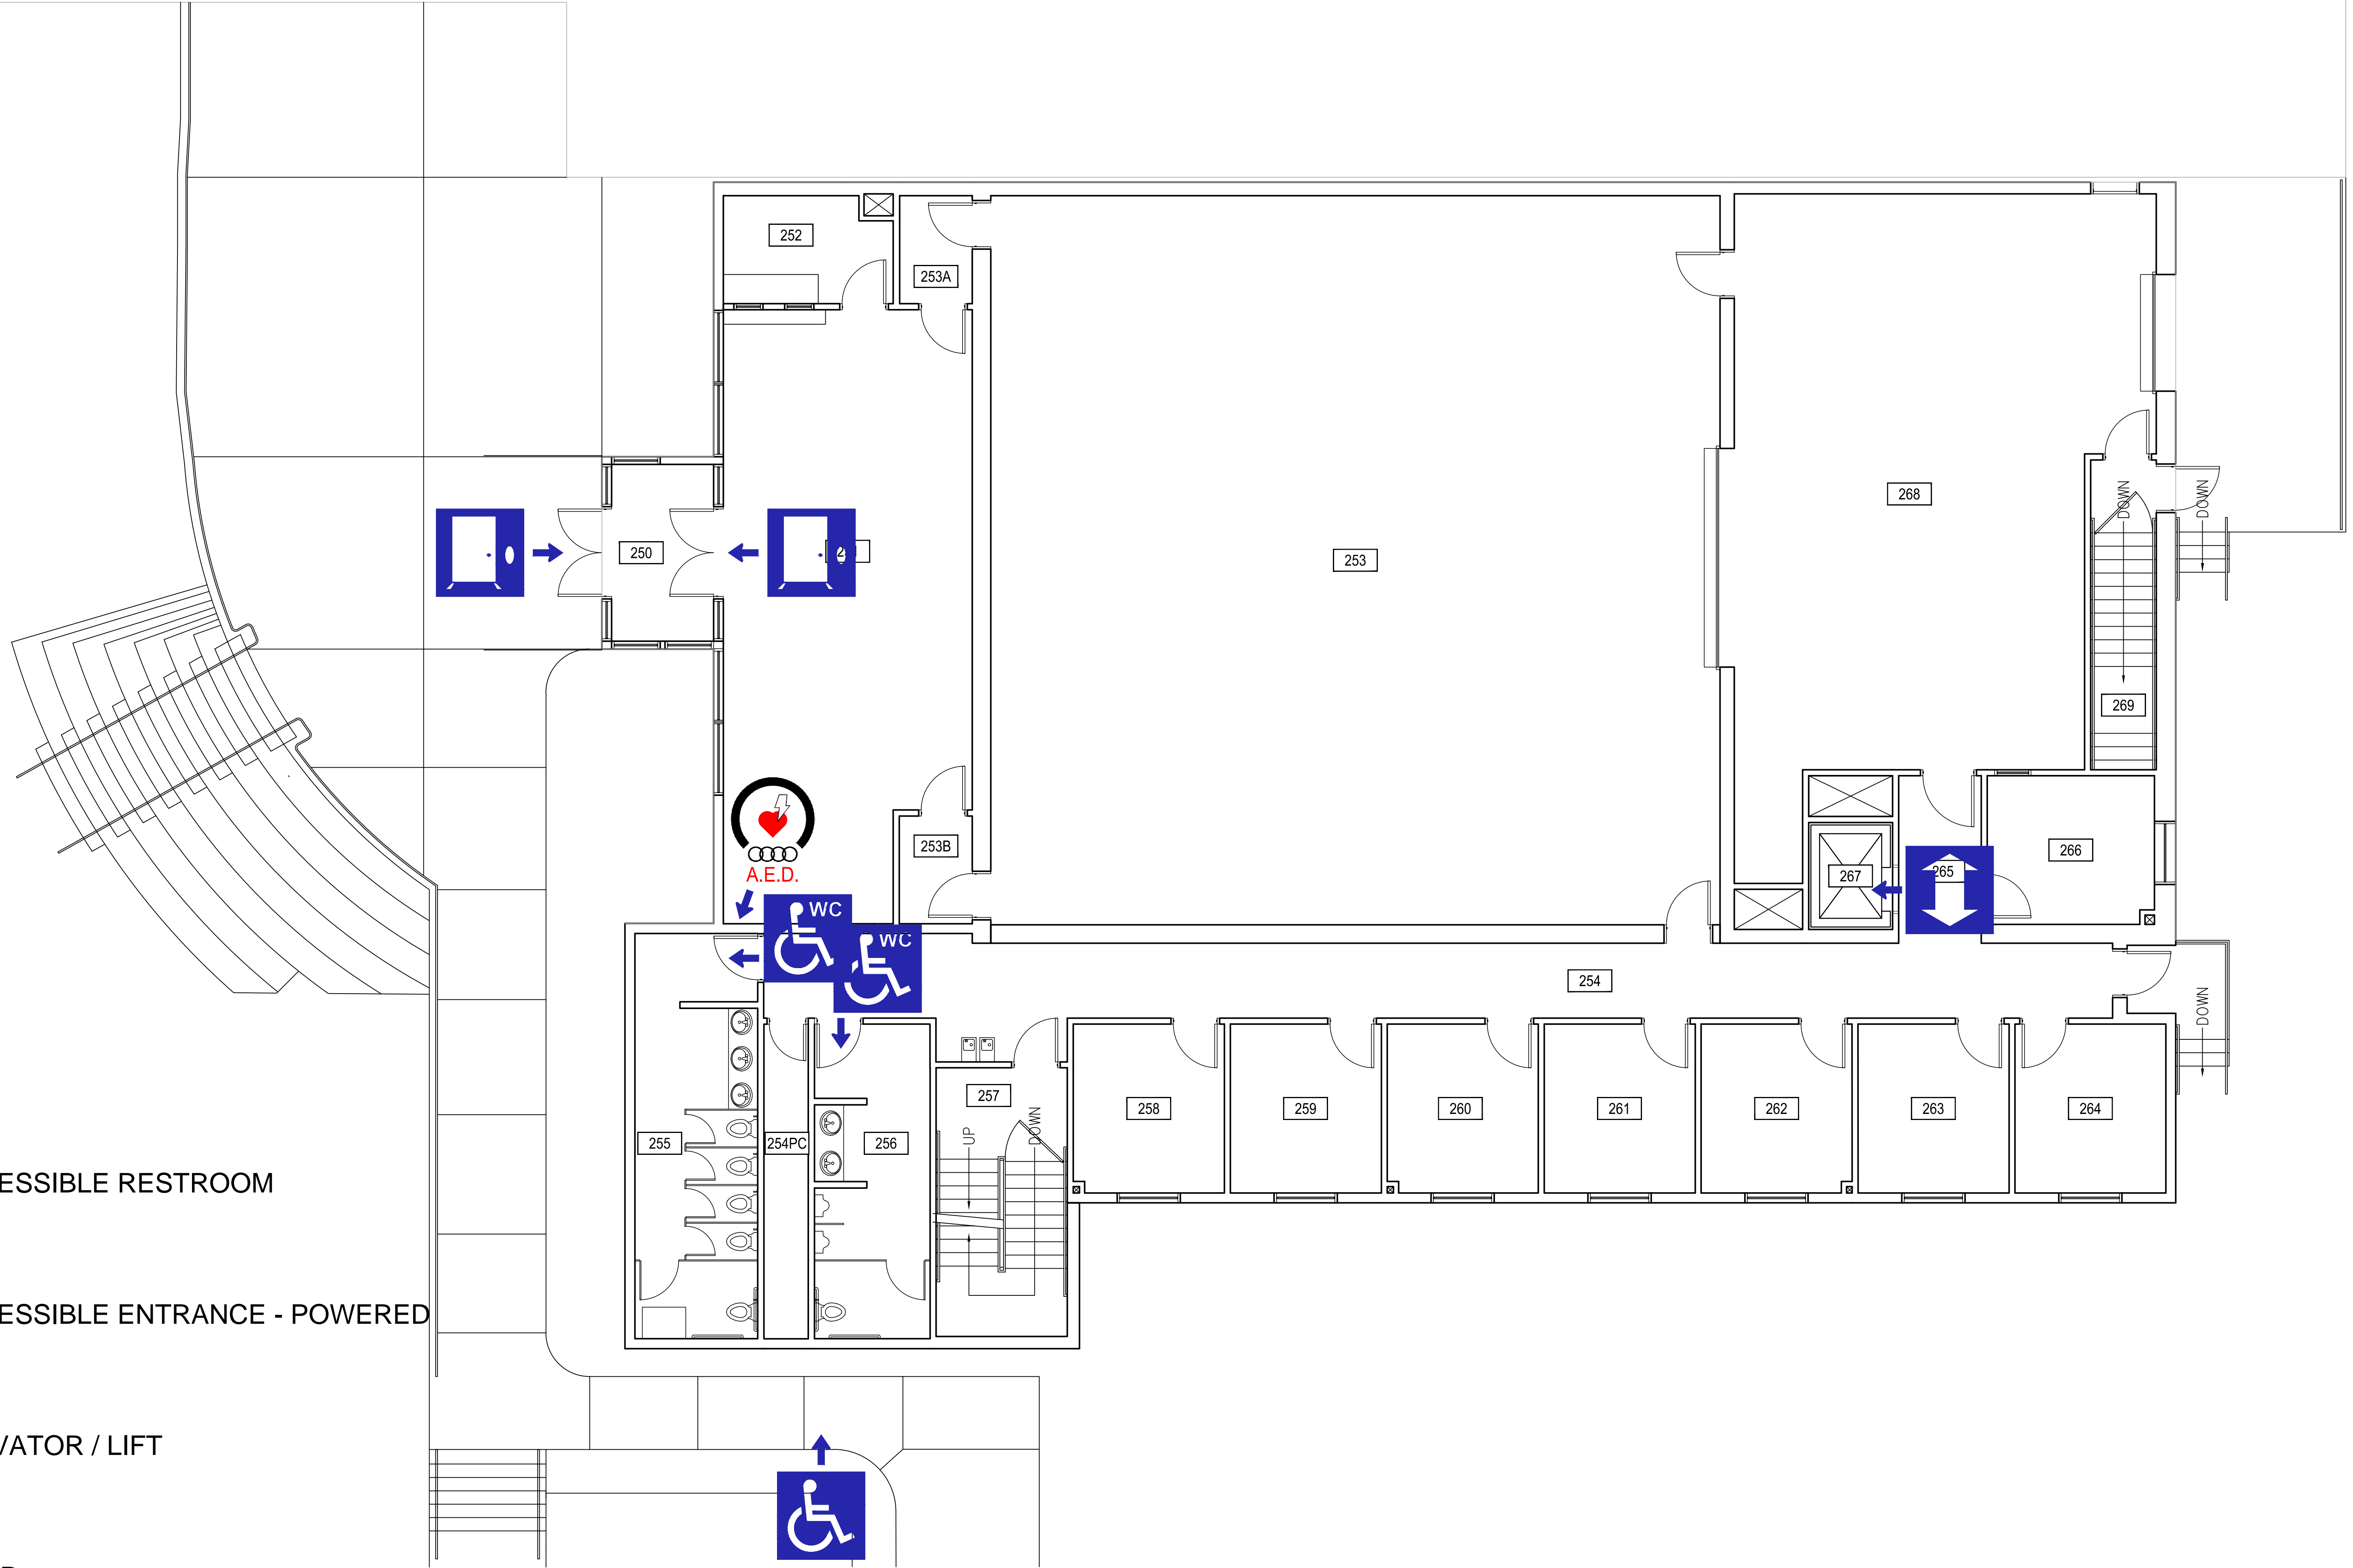

ACCESSIBLE RESTROOM

ELEVATOR / LIFT

# Black Box Theater - First Level

ACCESSIBLE RESTROOM

ACCESSIBLE ENTRANCE - POWERED

ELEVATOR / LIFT

RAMP

AUTOMATED EXTERNAL DEFIBRILLATOR (A.E.D.)

# Black Box Theater - Second Level