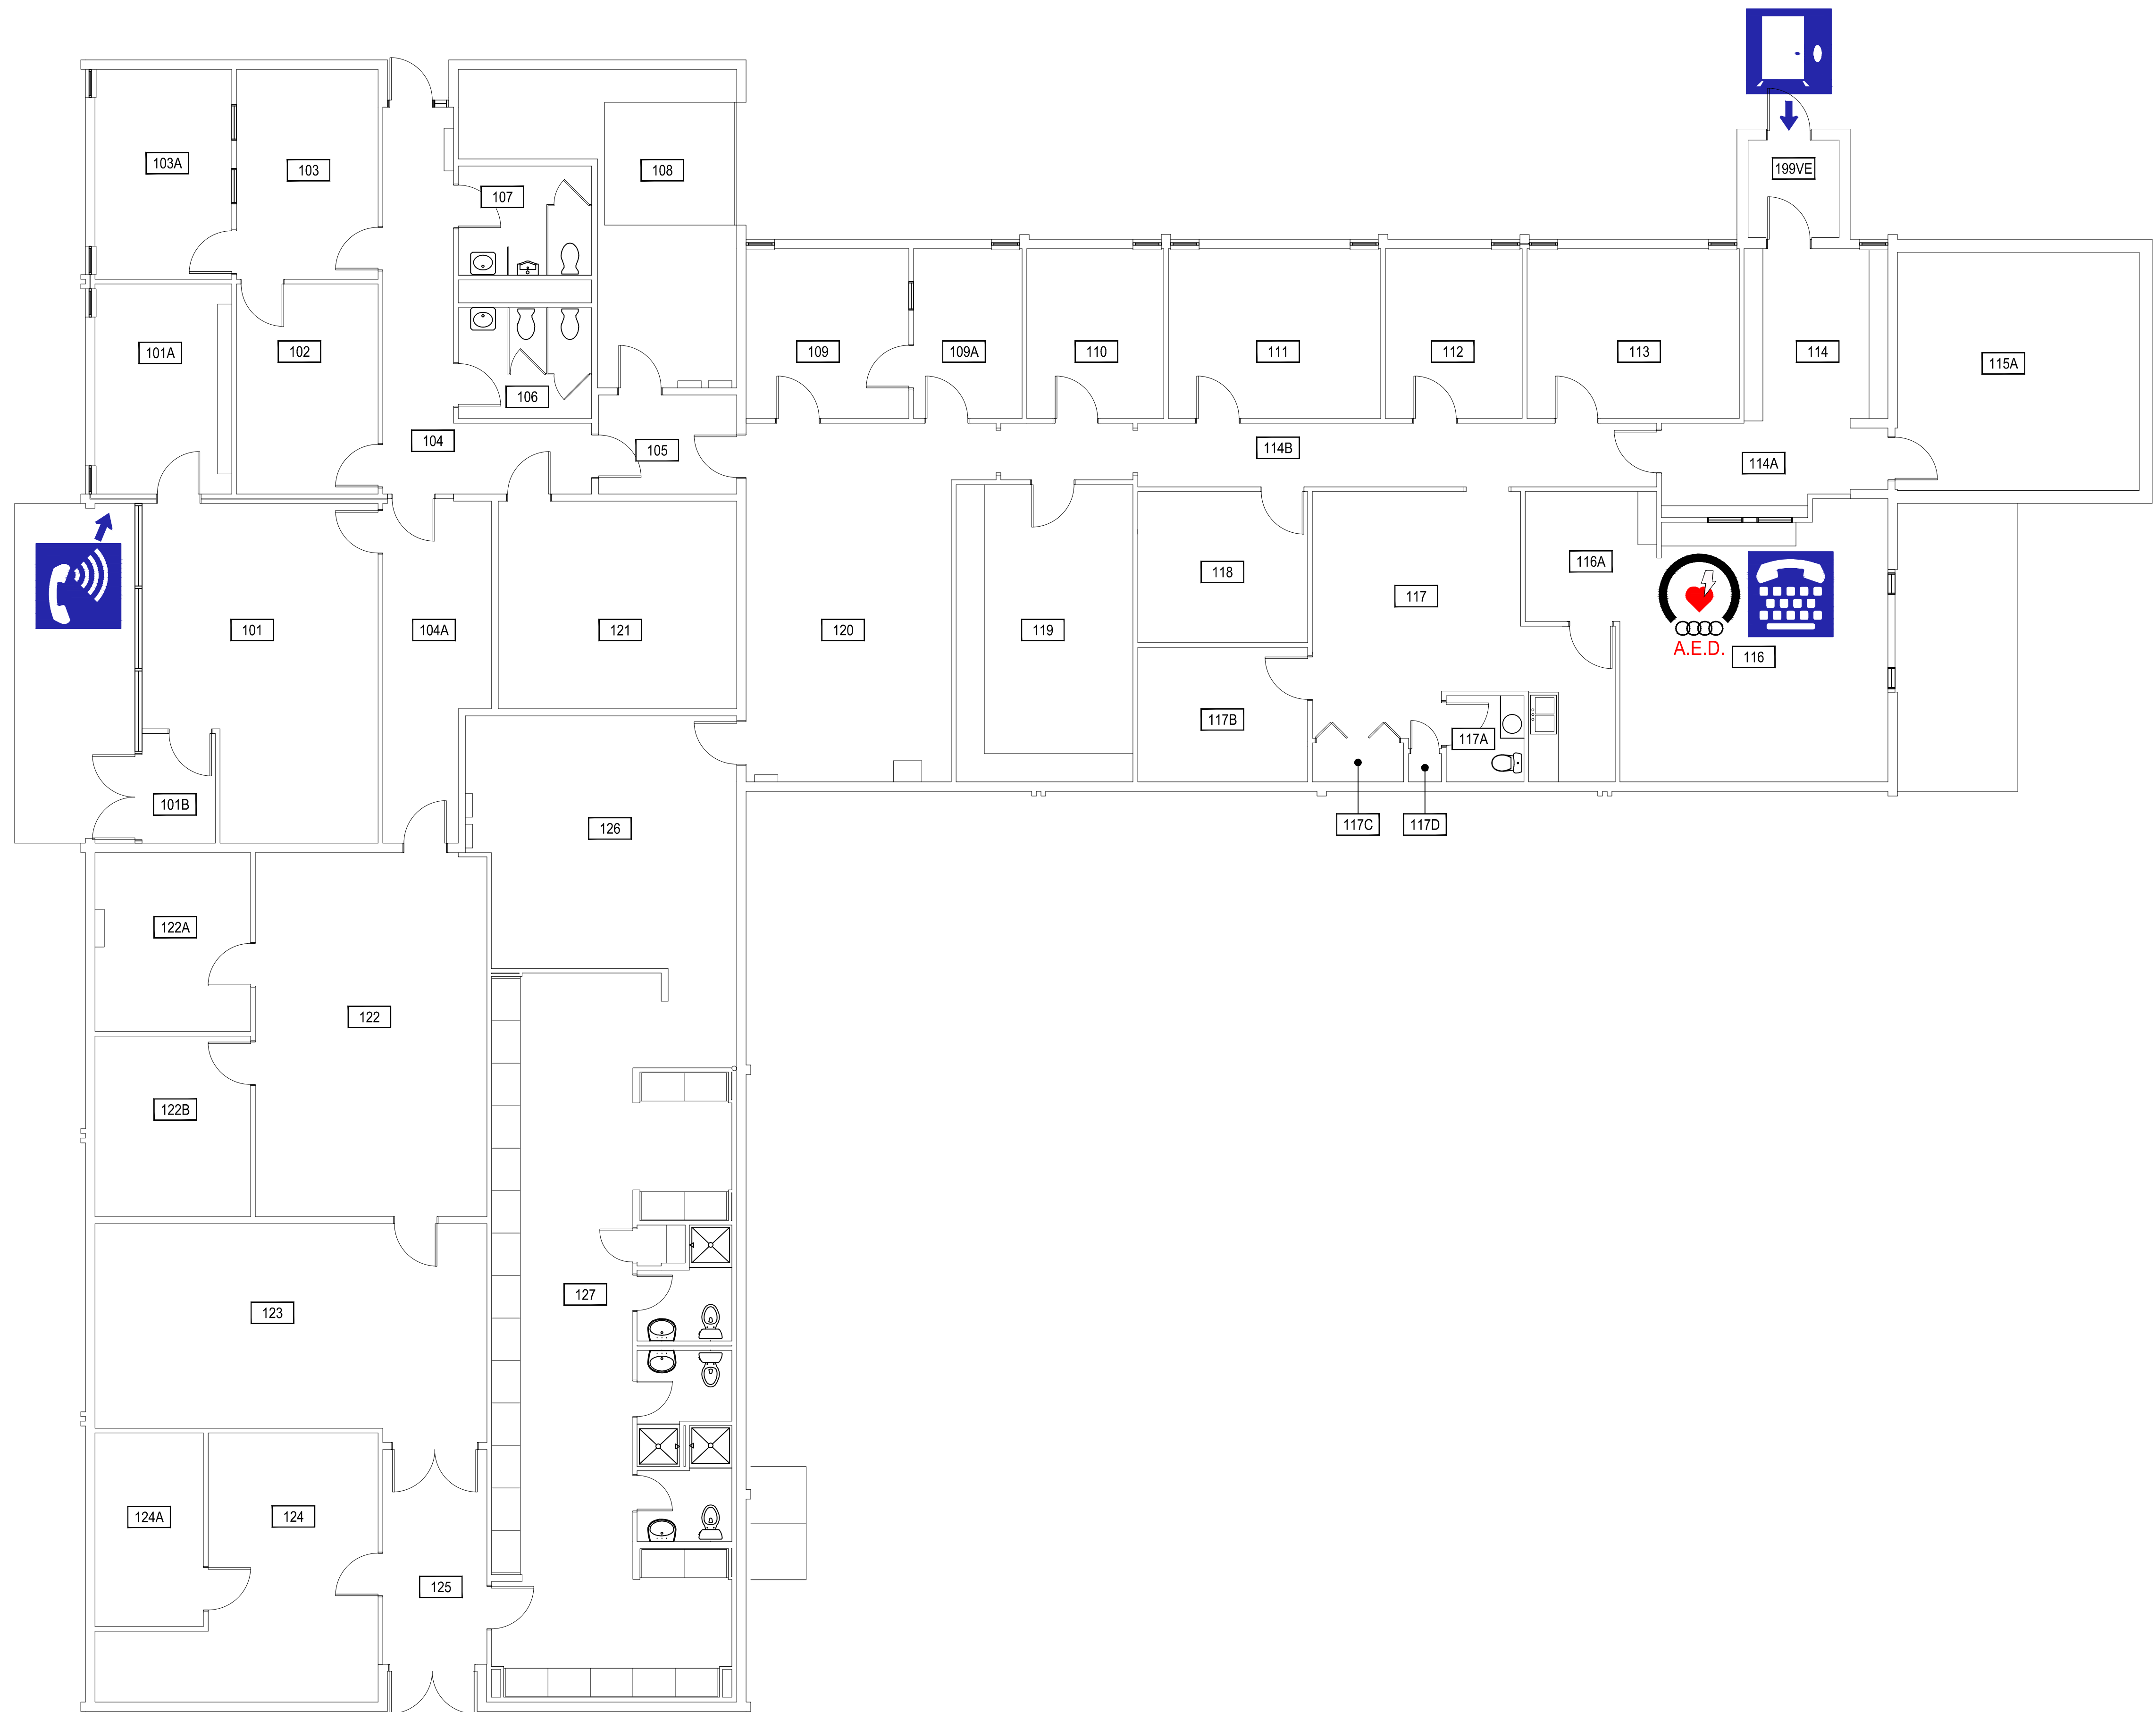

ACCESSIBLE ENTRANCE - POWERED

VOLUME-CONTROLLED TELEPHONE

TTY/TDD TELEPHONE

AUTOMATED EXTERNAL DEFIBRILLATOR (A.E.D.)

Huffman Building / Campus Police - First Level