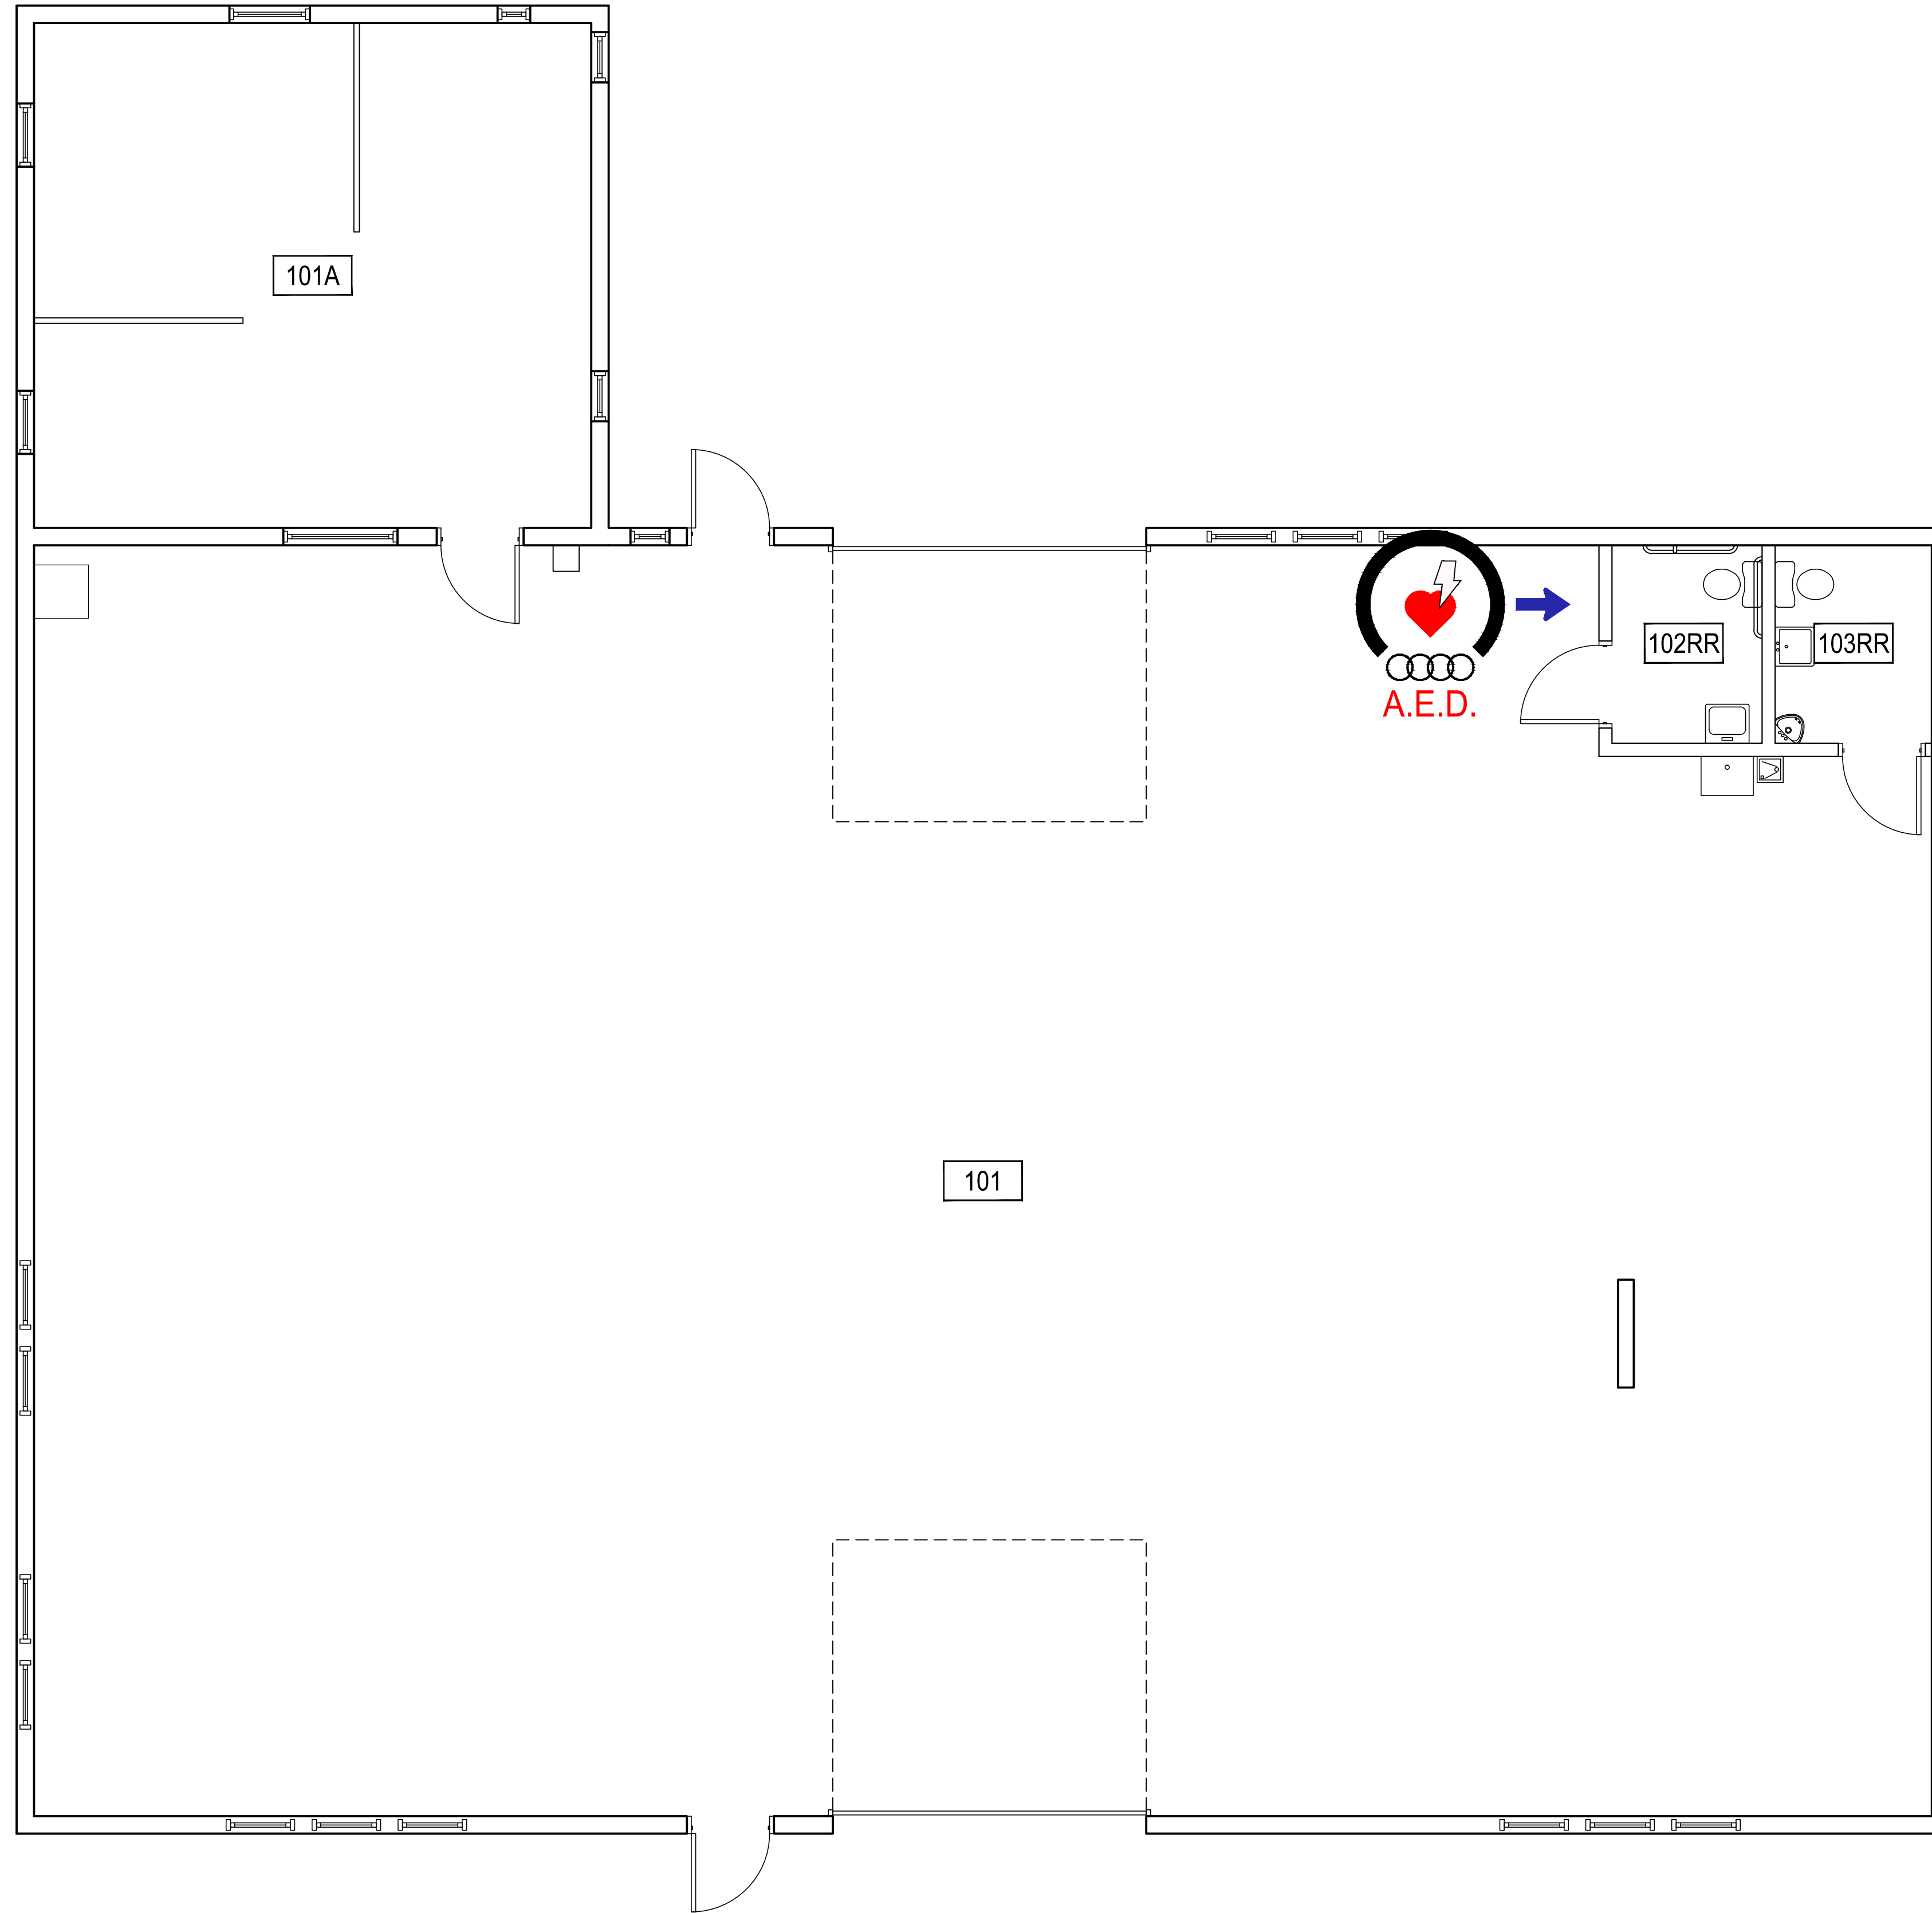

AUTOMATED EXTERNAL
DEFIBRILLATOR (A.E.D.)

FS Campus Stores - First Level