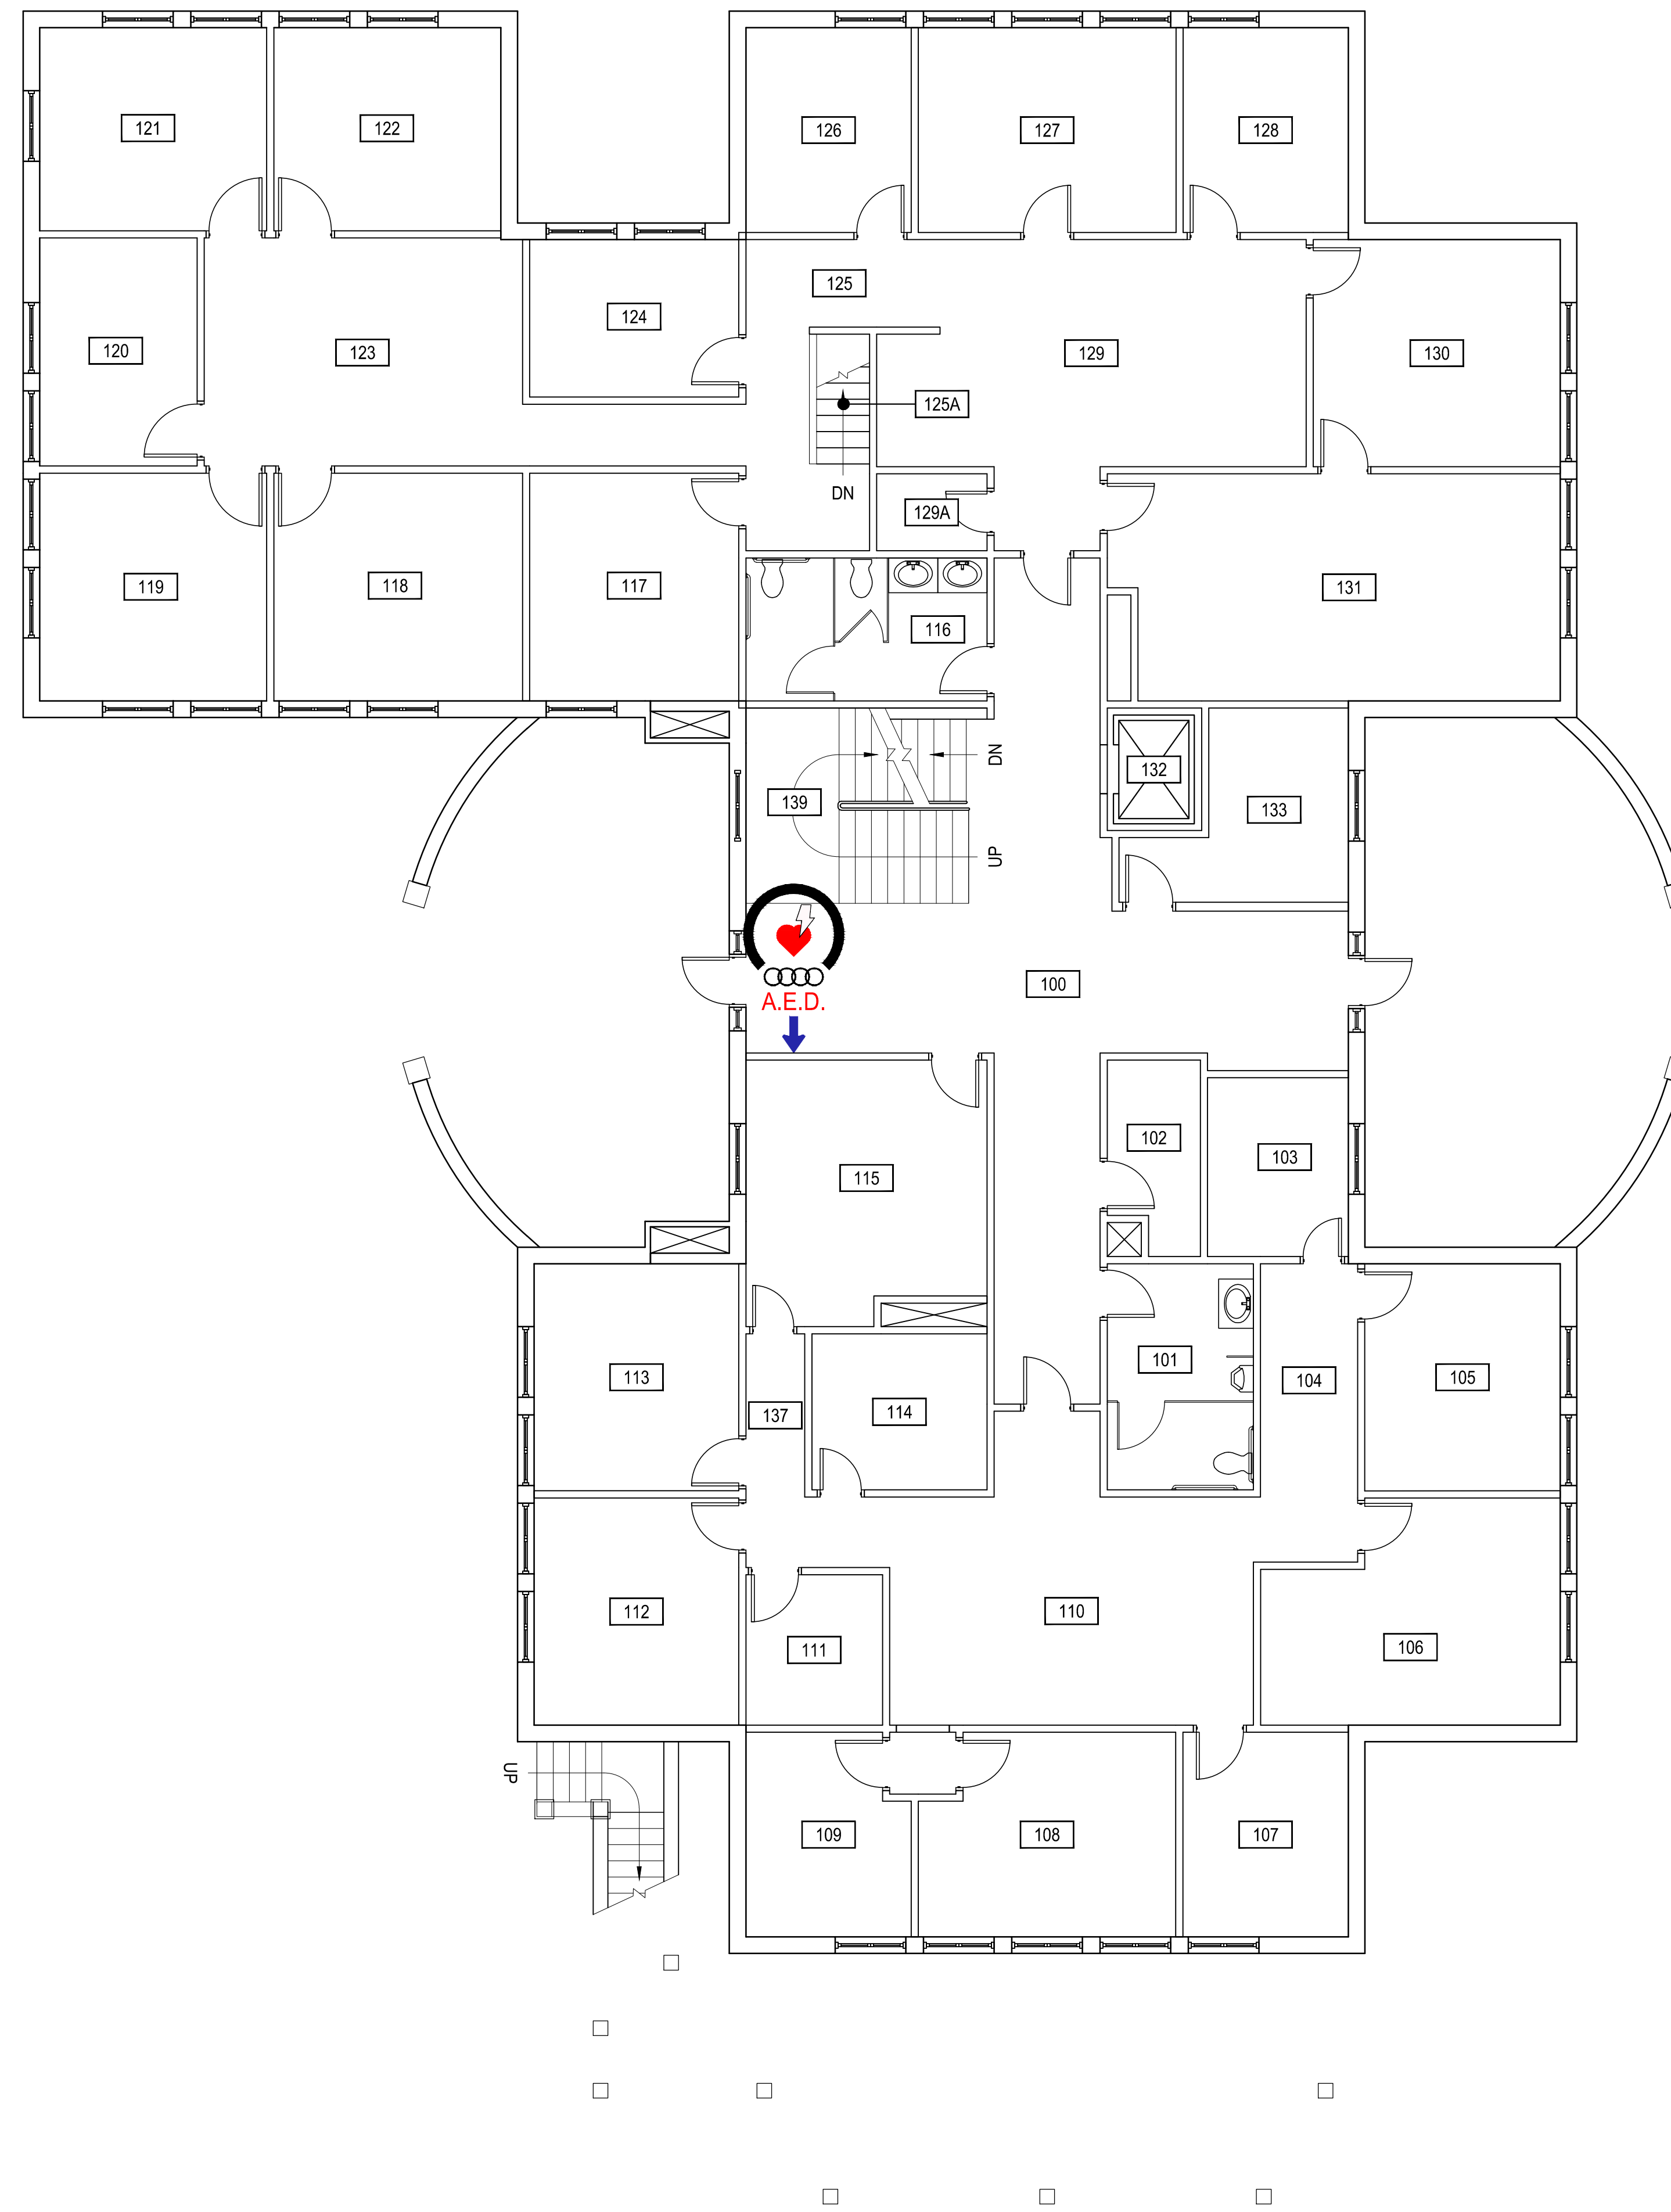

AUTOMATED EXTERNAL
DEFIBRILLATOR (A.E.D.)

MSU Alumni Foundation Center - First Level