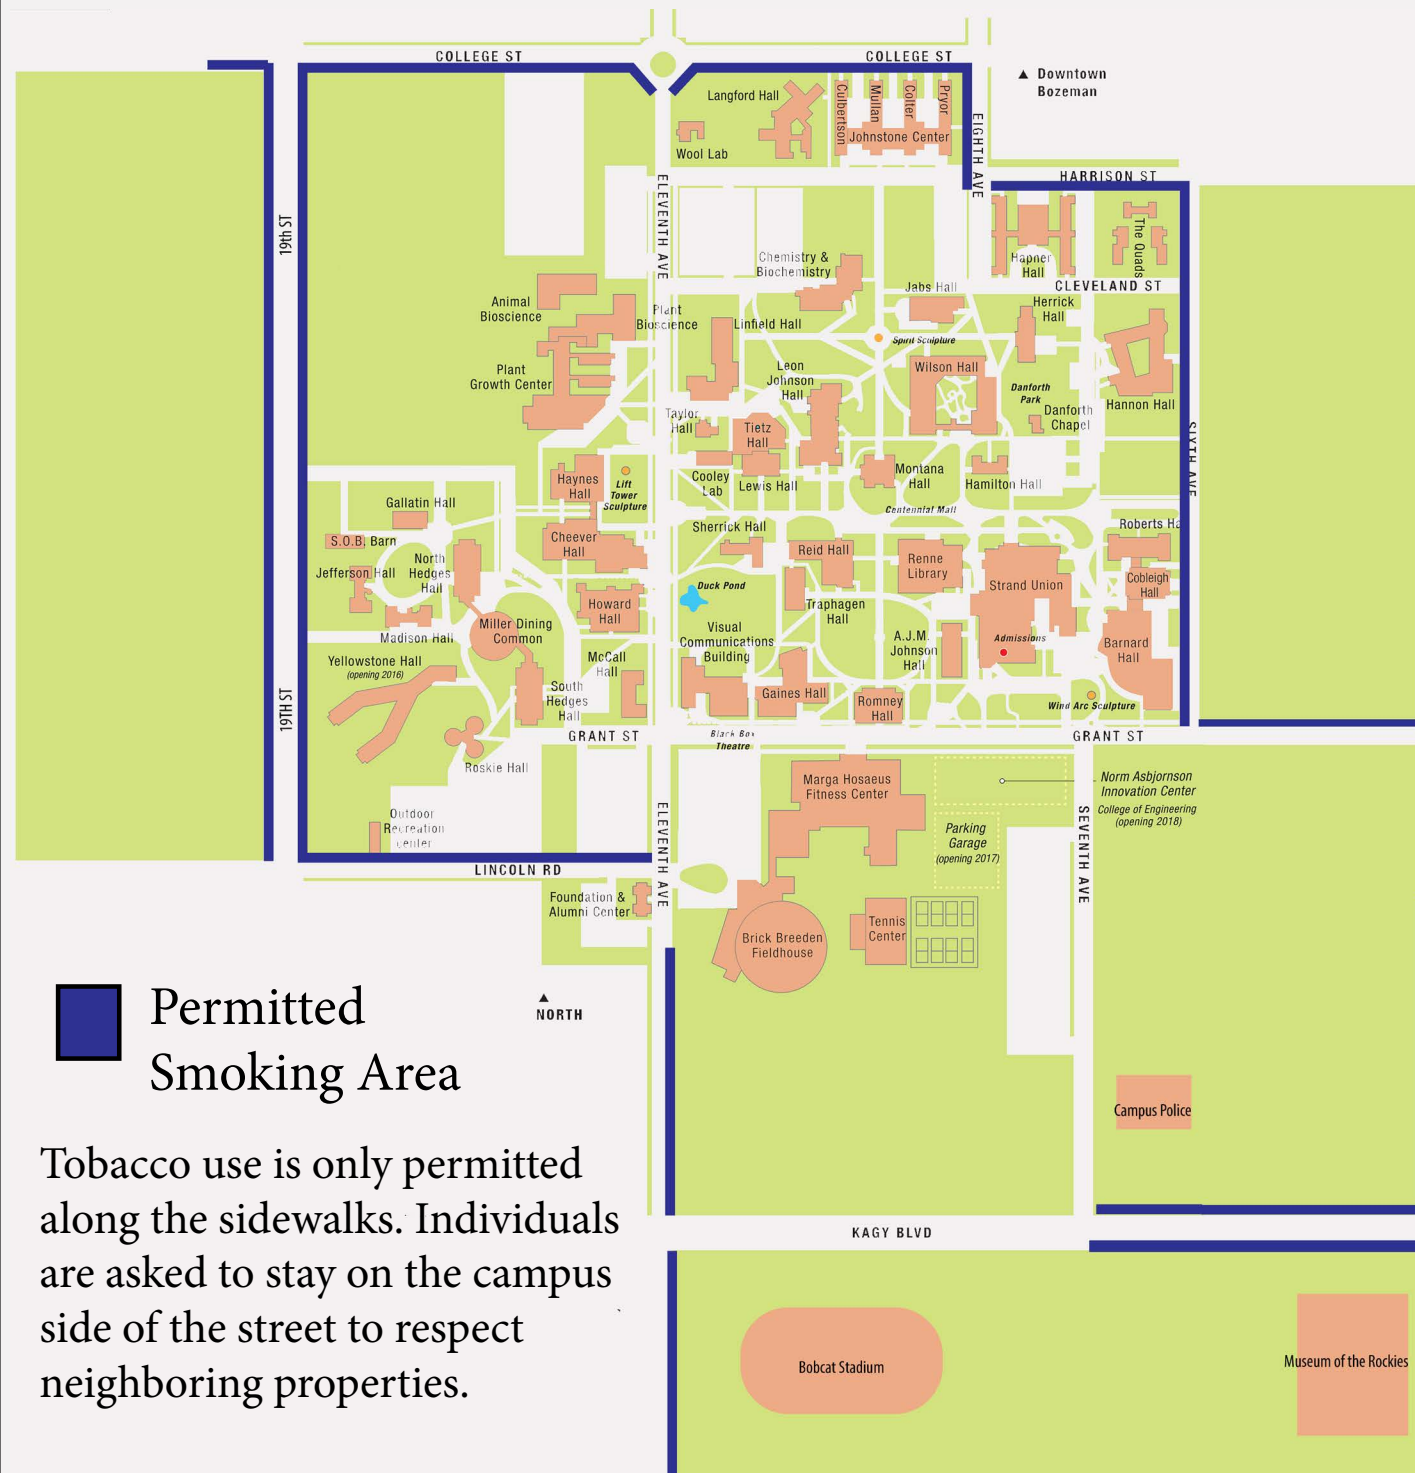

# MSU Tobacco Perimeter Map

## A Friendly Reminder From The MSU Campus and the Office of Health Advancement:

Tobacco use is only permitted along the sidewalks. Individuals are asked to stay on the campus side of the street to respect neighboring properties.

Please use the cigarette butt receptacles located along the sidewalk.

If you would like to pick up a free personal litter device please call the OHA office at 994-4380.